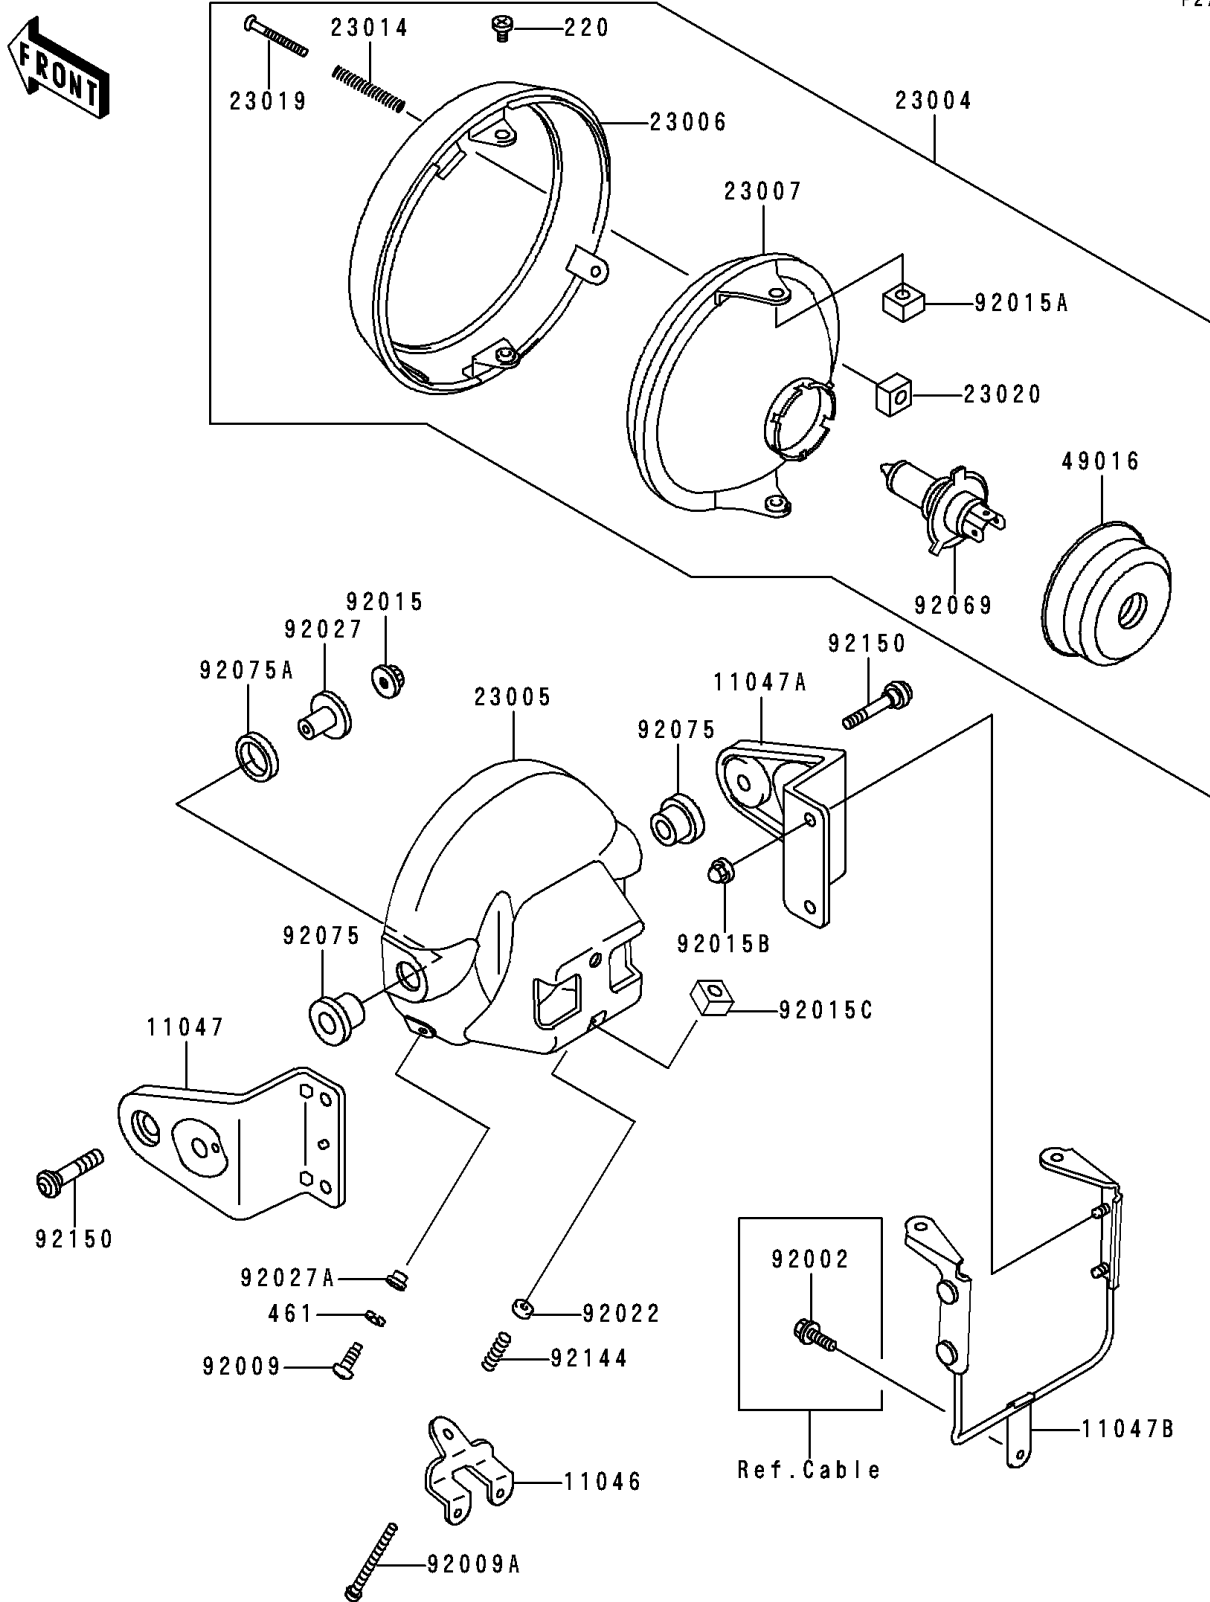

1991 Zephyr 750 PARTS DIAGRAM

Head Lamp

F2710

1991 Zephyr 750 PARTS LIST

Head Lamp

ITEM NAME	PART NUMBER	QUANTITY
SCREW-PAN-CROS (Ref # 220)	220D0510	2
WASHER-SPRING,5MM,BLACK (Ref # 461)	461K0500	2
BRACKET,HEAD LAMP BODY (Ref # 11046)	11046-1796	1
BRACKET,HEAD LAMP,LH (Ref # 11047)	11047-1128	1
BRACKET,HEAD LAMP,RH (Ref # 11047A)	11047-1129	1
BRACKET,HEAD LAMP (Ref # 11047B)	11047-1130	1
LAMP-HEAD (Ref # 23004)	23004-1275	1
BODY-COMP-HEAD LAMP,F.BLACK (Ref # 23005)	23005-1102-21	1
RIM-LAMP,CR PLATED (Ref # 23006)	23006-1020	1
LENS-COMP,HEAD LAMP (Ref # 23007)	23007-1224	1
SPRING,FOCUS ADJUSTING (Ref # 23014)	23014-005	1
SCREW,FOCUS ADJUSTING (Ref # 23019)	23019-021	1
NUT,4MM,FOCUS ADJUST (Ref # 23020)	23020-018	1
COVER-SEAL,HEAD LAMP (Ref # 49016)	49016-1046	1
BOLT (Ref # 92002)	92002-1626	1
SCREW,5MM,BLACK (Ref # 92009)	92009-1157	2
SCREW,ADJUST (Ref # 92009A)	92009-1580	1
NUT,FLANGED,8MM (Ref # 92015)	92015-1014	2
NUT,5MM (Ref # 92015A)	92015-1157	2
NUT,CAP,6MM,BLACK (Ref # 92015B)	92015-1170	4
NUT,5MM,FOCUS ADJUST (Ref # 92015C)	92015-1799	1
WASHER,5.2X13X1 (Ref # 92022)	92022-1380	1
COLLAR,L=20 (Ref # 92027)	92027-1131	2
COLLAR,HEAD LAMP,BLACK (Ref # 92027A)	92027-1503	2
BULB,12V 60/55W,H4 (Ref # 92069)	92069-1002	1
DAMPER,HEAD LAMP FITTING (Ref # 92075)	92075-1109	2
DAMPER,HEAD LAMP FITTING (Ref # 92075A)	92075-1110	2
SPRING (Ref # 92144)	92144-1417	1
BOLT,8X40 (Ref # 92150)	92150-1403	2