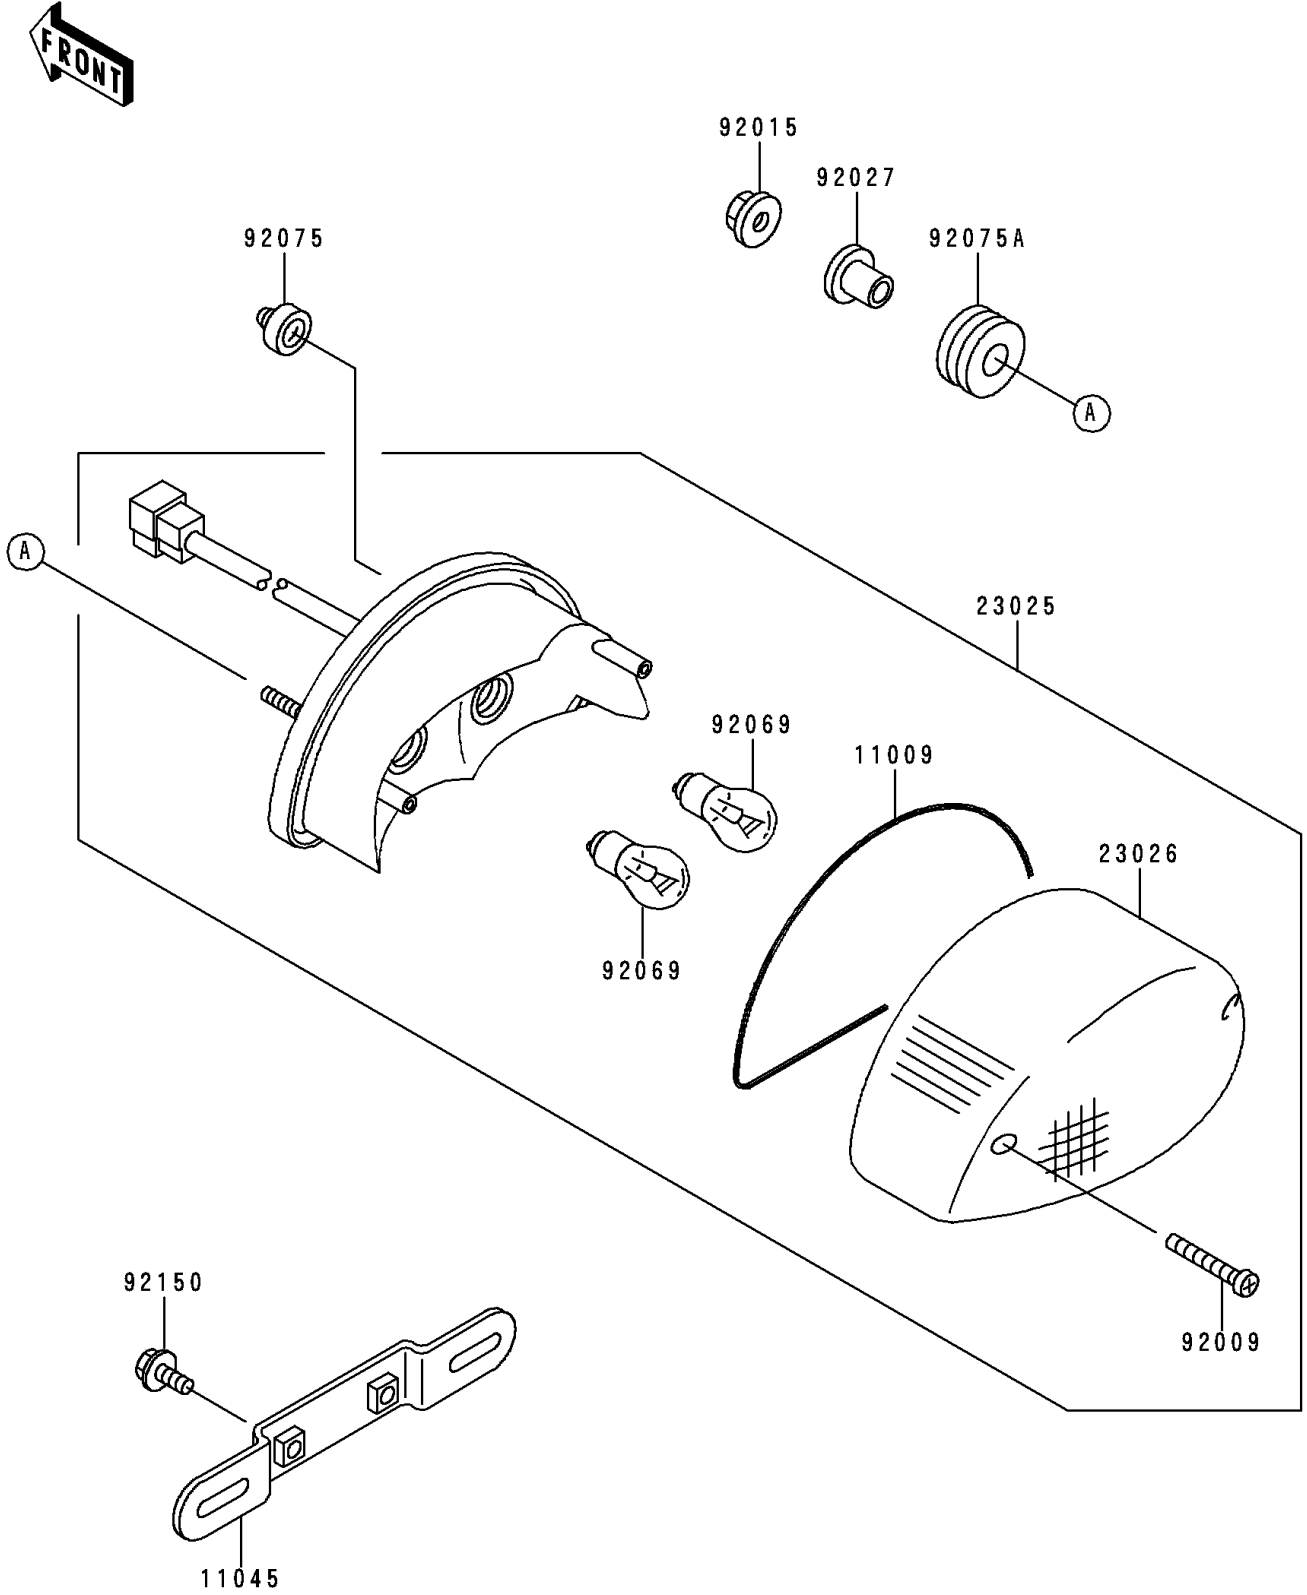

1991 Zephyr 750 PARTS DIAGRAM

Tail Lamp

F2720

1991 Zephyr 750 PARTS LIST

Tail Lamp

ITEM NAME	PART NUMBER	QUANTITY
GASKET,TAIL LAMP LENS (Ref # 11009)	11009-1979	1
BRACKET,LICENSE (Ref # 11045)	11045-1387	1
LAMP-TAIL (Ref # 23025)	23025-1217	1
LENS,TAIL LAMP (Ref # 23026)	23026-1123	1
SCREW,TAPPING,4X20 (Ref # 92009)	92009-1378	2
NUT,FLANGED,6MM (Ref # 92015)	92015-1367	2
COLLAR,L=13.1 (Ref # 92027)	92027-251	2
BULB,12V 27/8W (Ref # 92069)	92069-059	2
DAMPER (Ref # 92075)	92075-035	2
DAMPER (Ref # 92075A)	92075-1690	2
BOLT,6X14 (Ref # 92150)	92150-1133	2