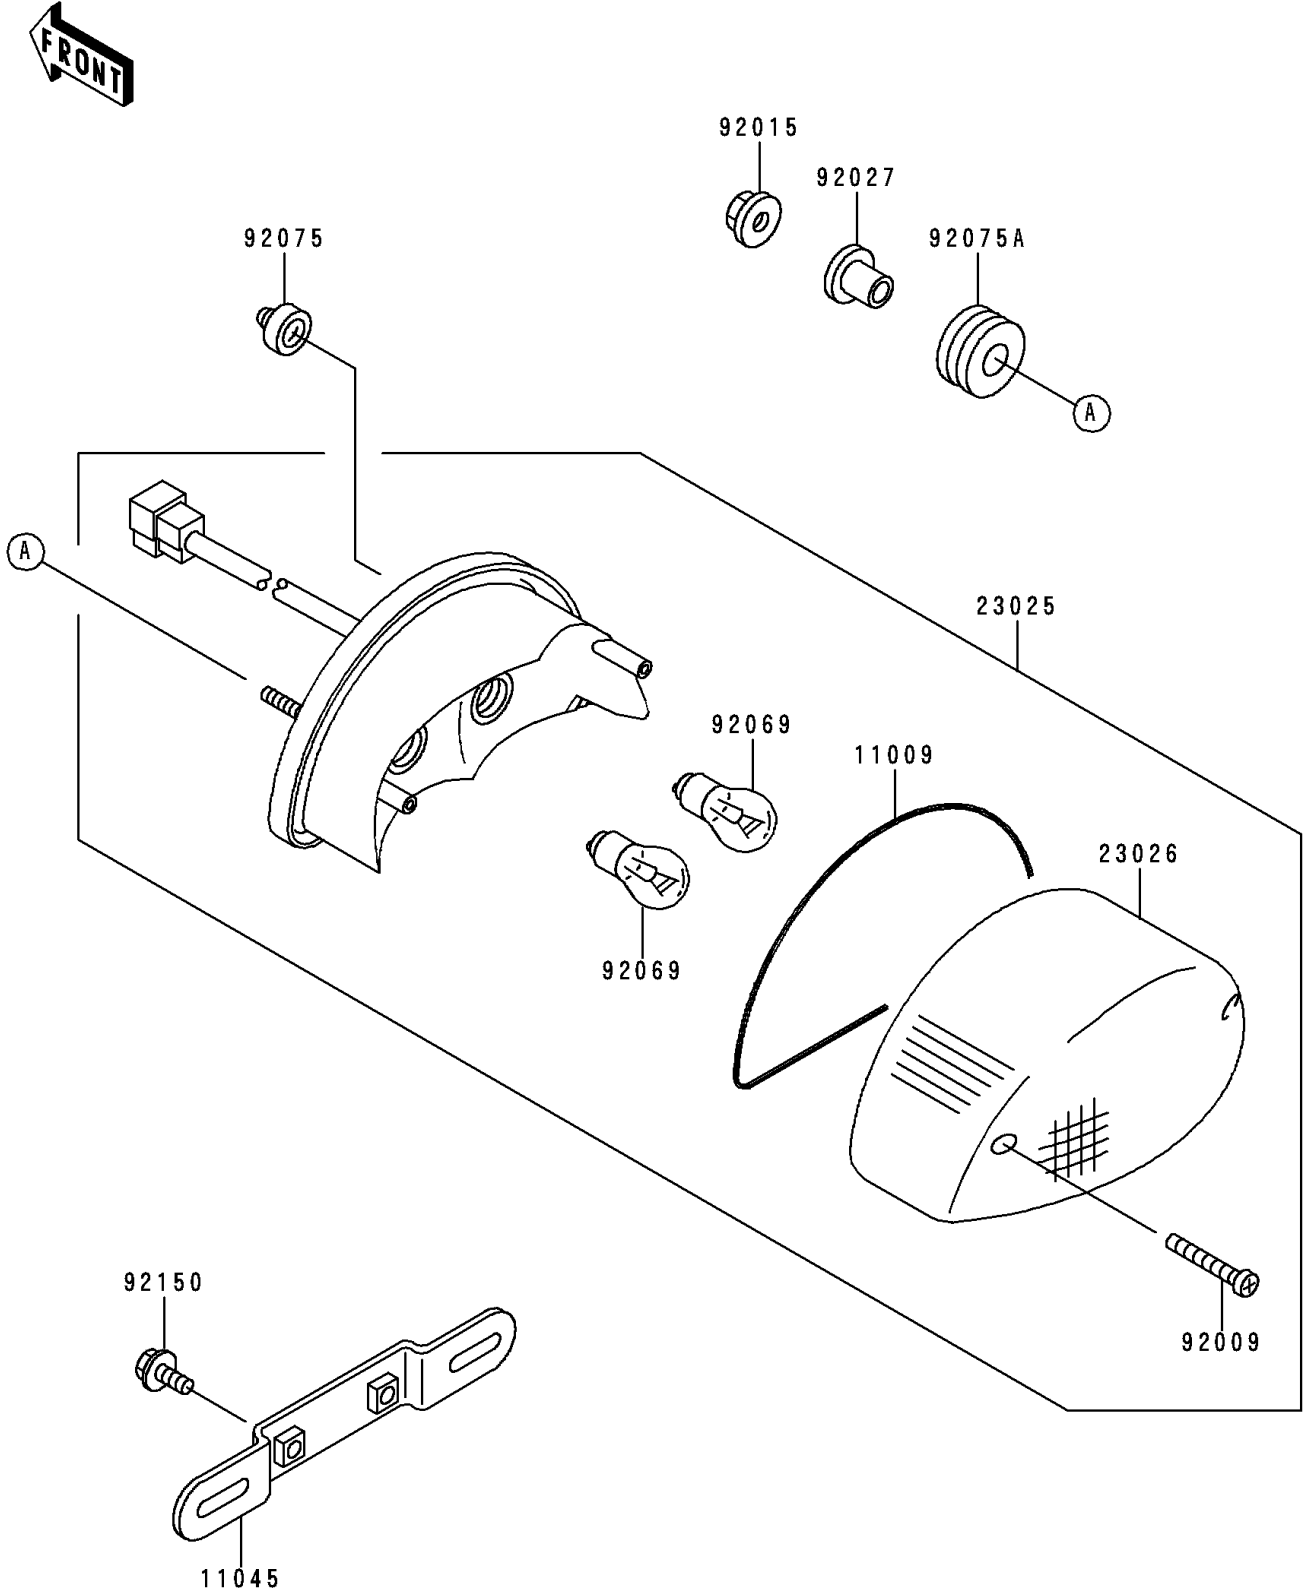

1993 Zephyr 750 PARTS DIAGRAM

Tail Lamp

F2720

1993 Zephyr 750 PARTS LIST

Tail Lamp

ITEM NAME	PART NUMBER	QUANTITY
GASKET,TAIL LAMP LENS (Ref # 11009)	11009-1979	1
BRACKET,LICENSE (Ref # 11045)	11045-1387	1
LAMP-TAIL (Ref # 23025)	23025-1217	1
LENS,TAIL LAMP (Ref # 23026)	23026-1123	1
SCREW,TAPPING,4X20 (Ref # 92009)	92009-1378	2
NUT,FLANGED,6MM (Ref # 92015)	92015-1367	2
COLLAR,L=13.1 (Ref # 92027)	92027-251	2
BULB,12V 27/8W (Ref # 92069)	92069-059	2
DAMPER (Ref # 92075)	92075-035	2
DAMPER (Ref # 92075A)	92075-1690	2
BOLT,6X14 (Ref # 92150)	92150-1133	2