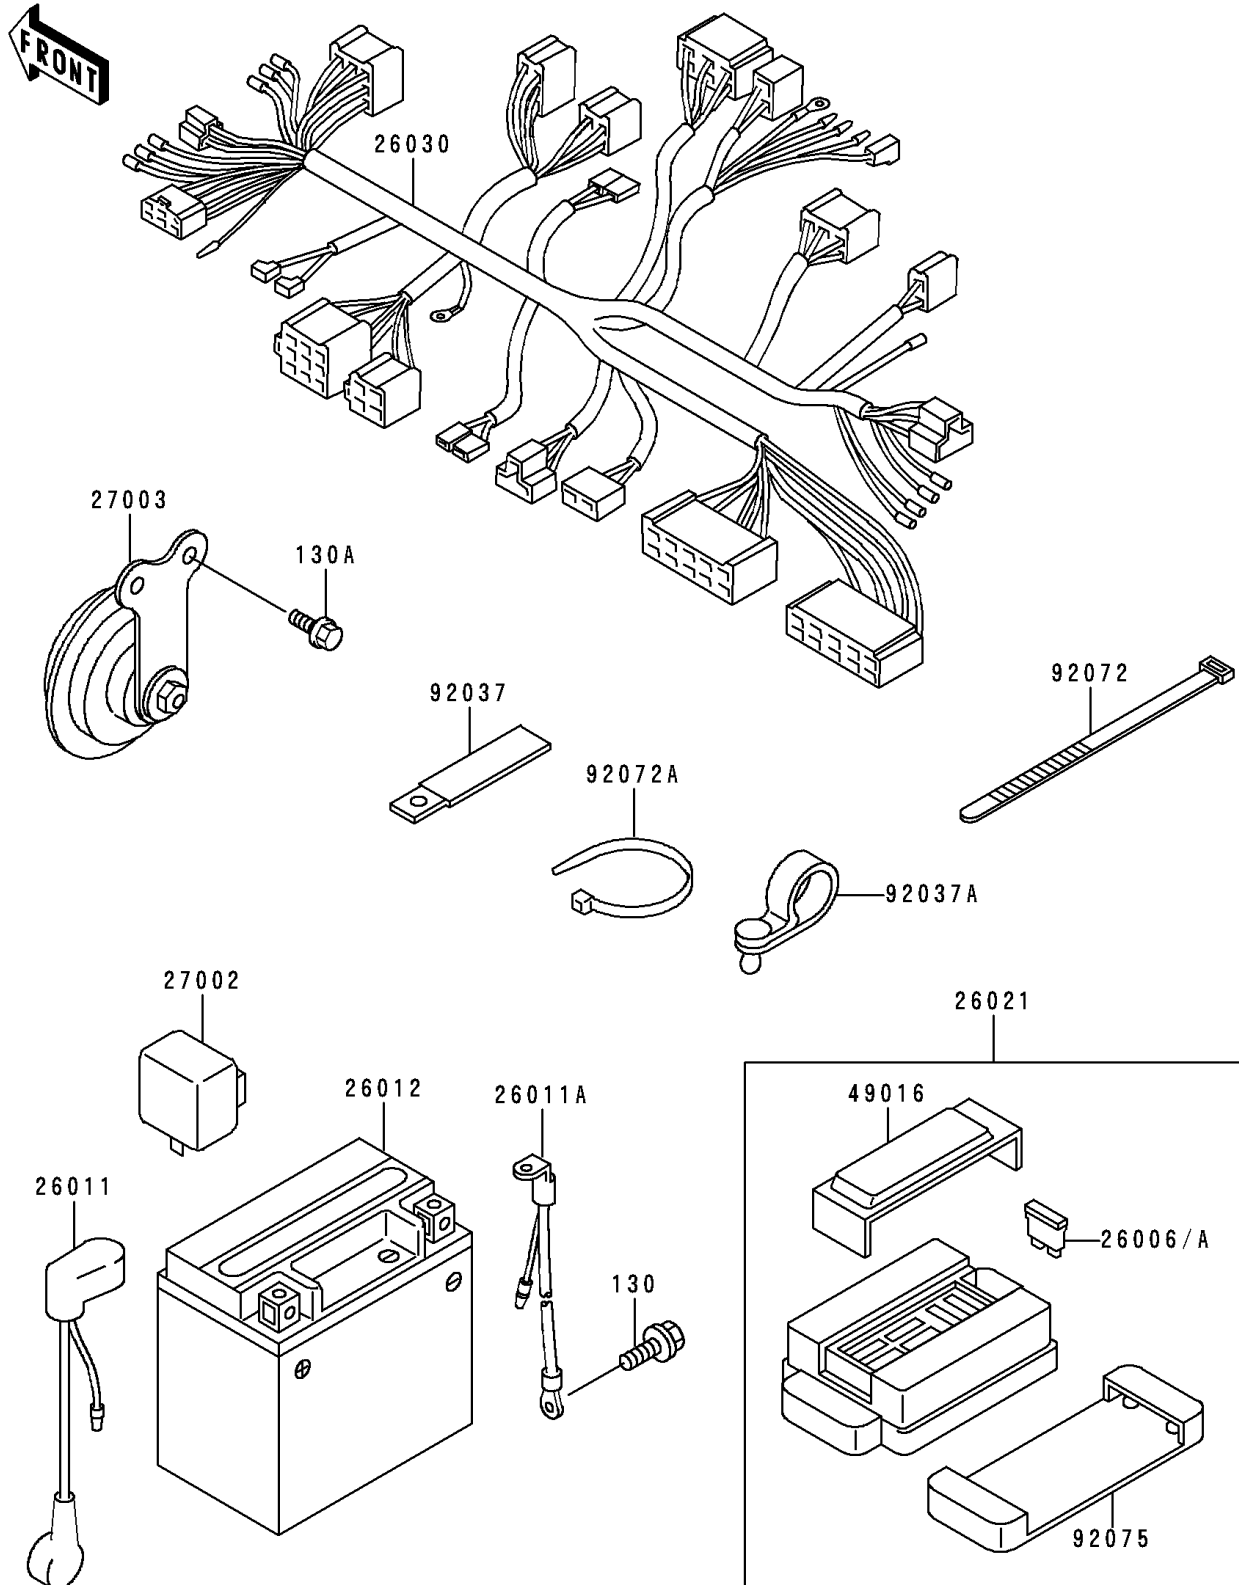

1992 Zephyr 750 PARTS DIAGRAM

Electrical Equipment

F2760

1992 Zephyr 750 PARTS LIST

Electrical Equipment

ITEM NAME	PART NUMBER	QUANTITY
-----------	-------------	----------