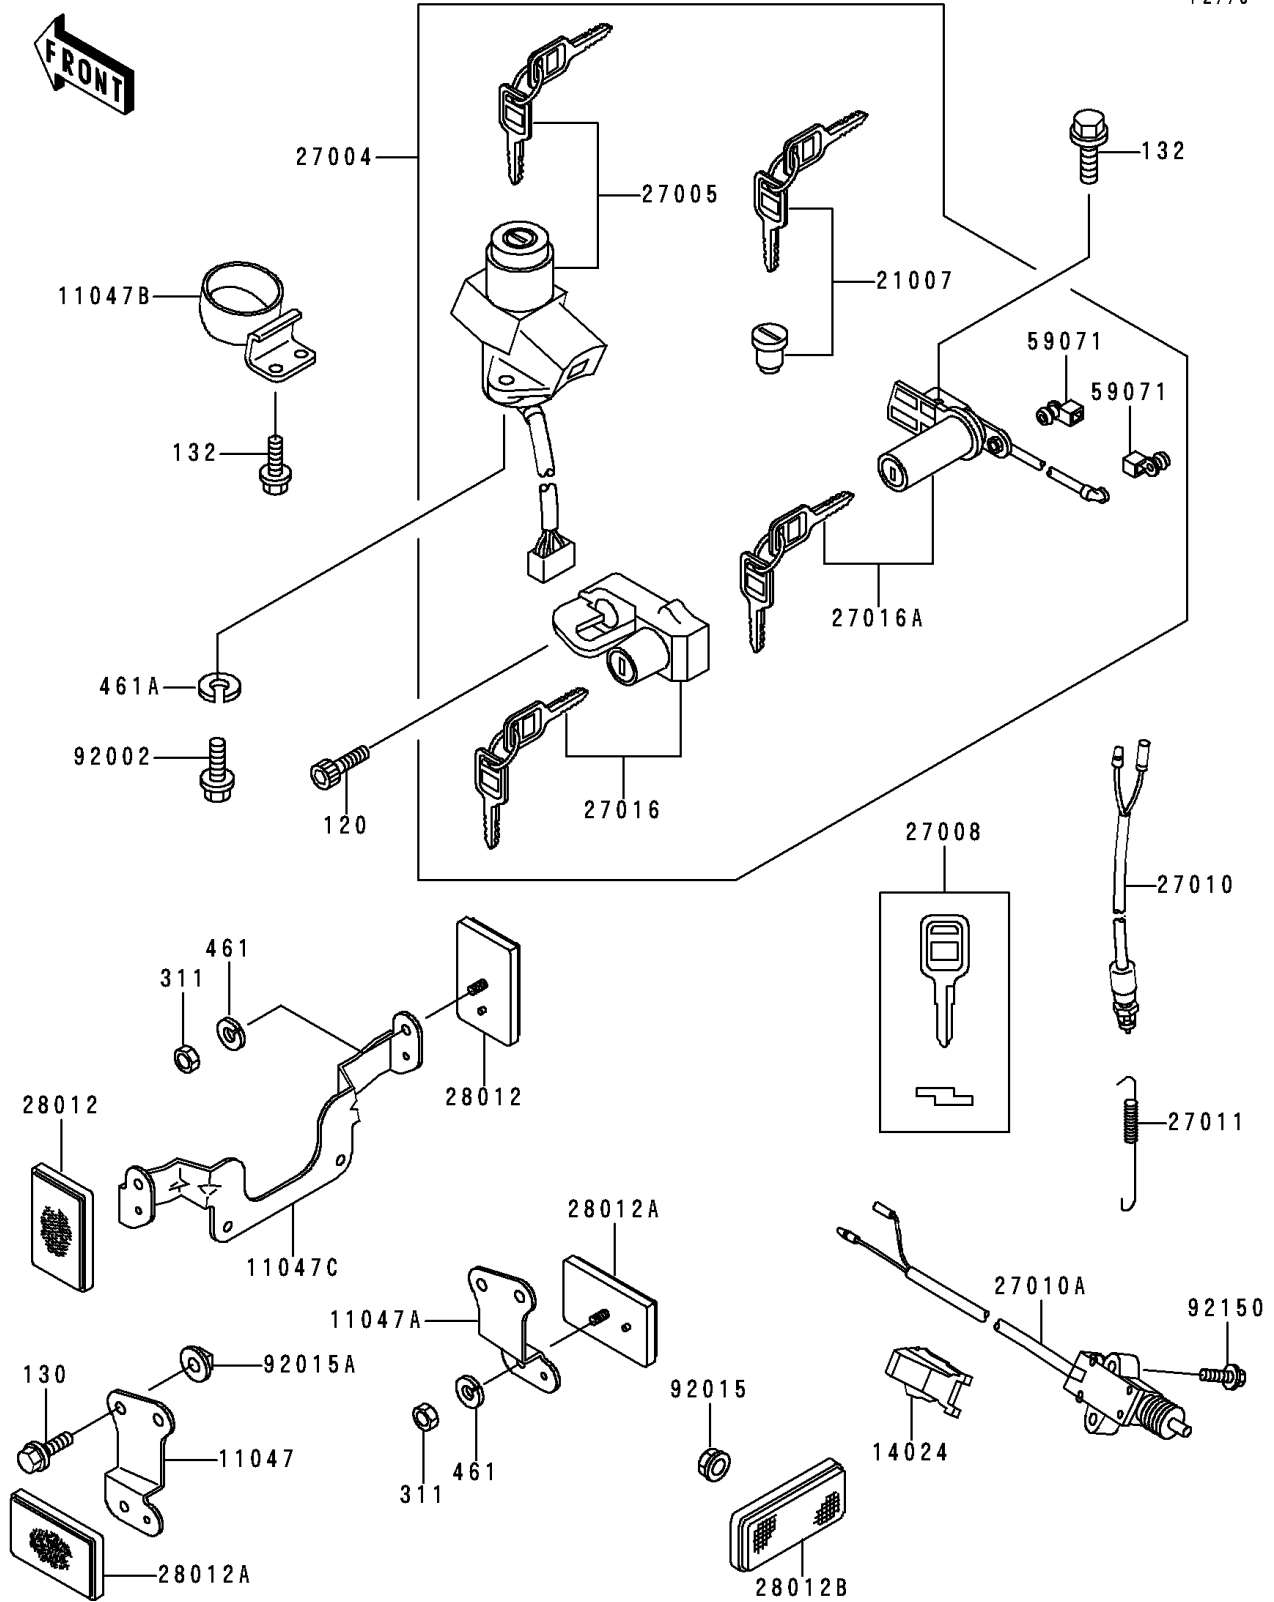

1991 Zephyr 750 PARTS DIAGRAM

Ignition Switch

F2770

1991 Zephyr 750 PARTS LIST

Ignition Switch

| ITEM NAME | PART NUMBER | QUANTITY |
|--|-------------|----------|
| BOLT-SOCKET,6X20 (Ref # 120) | 120S0620 | 1 |
| BOLT-FLANGED,6X14,BLACK (Ref # 130) | 130J0614 | 4 |
| BOLT-FLANGED-SMALL (Ref # 132) | 132J0612 | 4 |
| NUT-HEX (Ref # 311) | 311B0500 | 4 |
| WASHER-SPRING,5MM (Ref # 461) | 461F0500 | 4 |
| WASHER-SPRING (Ref # 461A) | 461L0600 | 2 |
| BRACKET,REFLECTOR,RR,LH (Ref # 11047) | 11047-1086 | 1 |
| BRACKET,REFLECTOR,RR,RH (Ref # 11047A) | 11047-1087 | 1 |
| BRACKET,IGNITION SWITCH GUARD (Ref # 11047B) | 11047-1277 | 1 |
| BRACKET,REFLECTOR (Ref # 11047C) | 11047-1280 | 1 |
| COVER,SIDE STAND SWITCH (Ref # 14024) | 14024-1532 | 1 |
| ROTOR,LOCK,TANK CAP (Ref # 21007) | 21007-5027 | 1 |
| SWITCH-ASSY (Ref # 27004) | 27004-5405 | 1 |
| SWITCH-ASSY-IGNITION (Ref # 27005) | 27005-5093 | 1 |
| KEY-LOCK,BLANK (Ref # 27008) | 27008-1103 | 1 |
| SWITCH,BRAKE LAMP (Ref # 27010) | 27010-1093 | 1 |
| SWITCH,SIDE STAND (Ref # 27010A) | 27010-1226 | 1 |
| SPRING,BRAKE LAMP SWITCH (Ref # 27011) | 27011-021 | 1 |
| LOCK-ASSY,HELMET (Ref # 27016) | 27016-5175 | 1 |
| LOCK-ASSY,SEAT (Ref # 27016A) | 27016-5176 | 1 |
| REFLECTOR-REFLEX (Ref # 28012) | 28012-1003 | 2 |
| REFLECTOR-REFLEX,RR (Ref # 28012A) | 28012-1054 | 2 |
| REFLECTOR-REFLEX (Ref # 28012B) | 28012-1077 | 1 |
| JOINT (Ref # 59071) | 59071-1103 | 4 |
| BOLT,TORX,6X16 (Ref # 92002) | 92002-1333 | 2 |
| NUT,FLANGED,5MM (Ref # 92015) | 92015-1259 | 1 |
| NUT,6MM (Ref # 92015A) | 92015-1321 | 4 |
| BOLT,SOCKET,5X22 (Ref # 92150) | 92150-1491 | 2 |