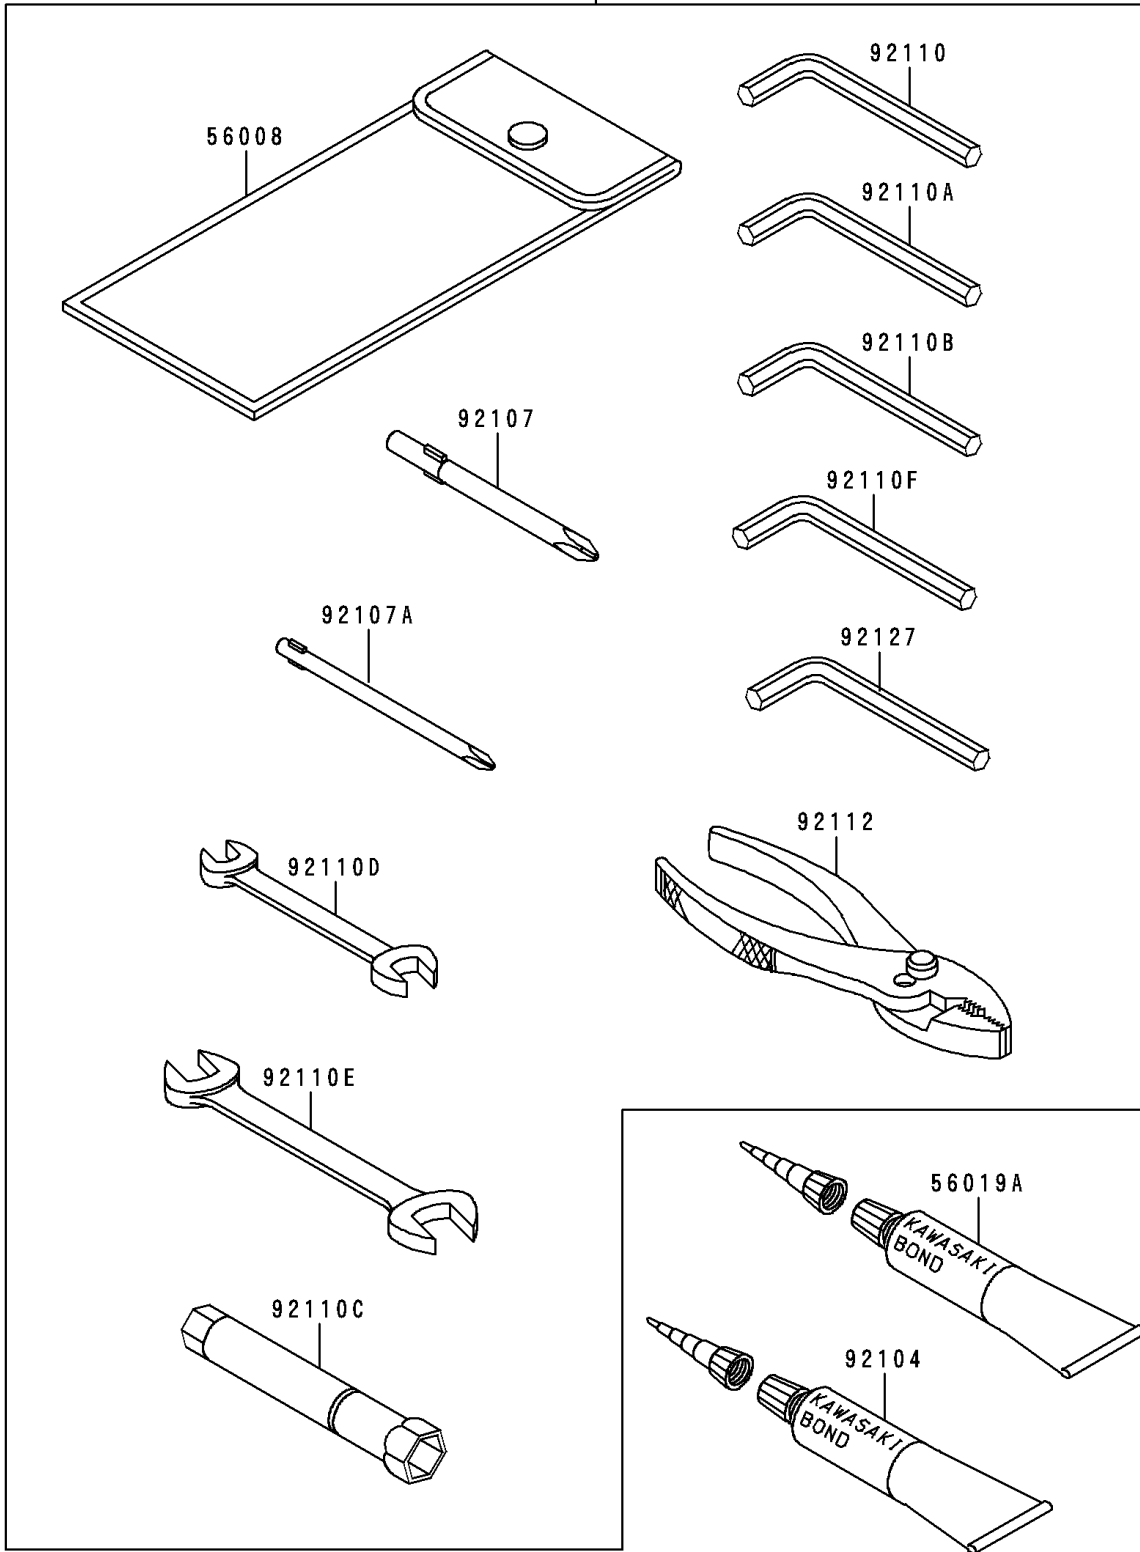

# 1991 Zephyr 750 PARTS DIAGRAM

Tool

56007

F2810

# 1991 Zephyr 750 PARTS LIST

## Tool

ITEM NAME	PART NUMBER	QUANTITY
TOOLKIT (Ref # 56007)	56007-1338	1
BAG,TOOL (Ref # 56008)	56008-1019	1
THREE BOND TB1211,HT/RS,WHITE (Ref # 56019A)	56019-120	1
GASKET-LIQUID,TUBE,100G,BLACK (Ref # 92104)	92104-1003	1
TOOL-DRIVER,#3PHILLIPS (Ref # 92107)	92107-005	1
TOOL-DRIVER,#2PHILLIPS (Ref # 92107A)	92107-1053	1
TOOL-WRENCH,ALLEN,5MM (Ref # 92110)	92110-1015	1
TOOL-WRENCH,ALLEN,12MM (Ref # 92110A)	92110-1104	1
TOOL-WRENCH,ALLEN,8MM (Ref # 92110B)	92110-1108	1
TOOL-WRENCH,BOX,18MM (Ref # 92110C)	92110-1111	1
TOOL-WRENCH,OPEN END,10X12 (Ref # 92110D)	92110-1152	1
TOOL-WRENCH,OPEN END,14X17 (Ref # 92110E)	92110-1153	1
TOOL-WRENCH,ALLEN,4MM (Ref # 92110F)	92110-3703	1
TOOL-PLIERS (Ref # 92112)	92112-003	1
TOOL-WRENCH,ALLEN,6MM (Ref # 92127)	92127-003	1