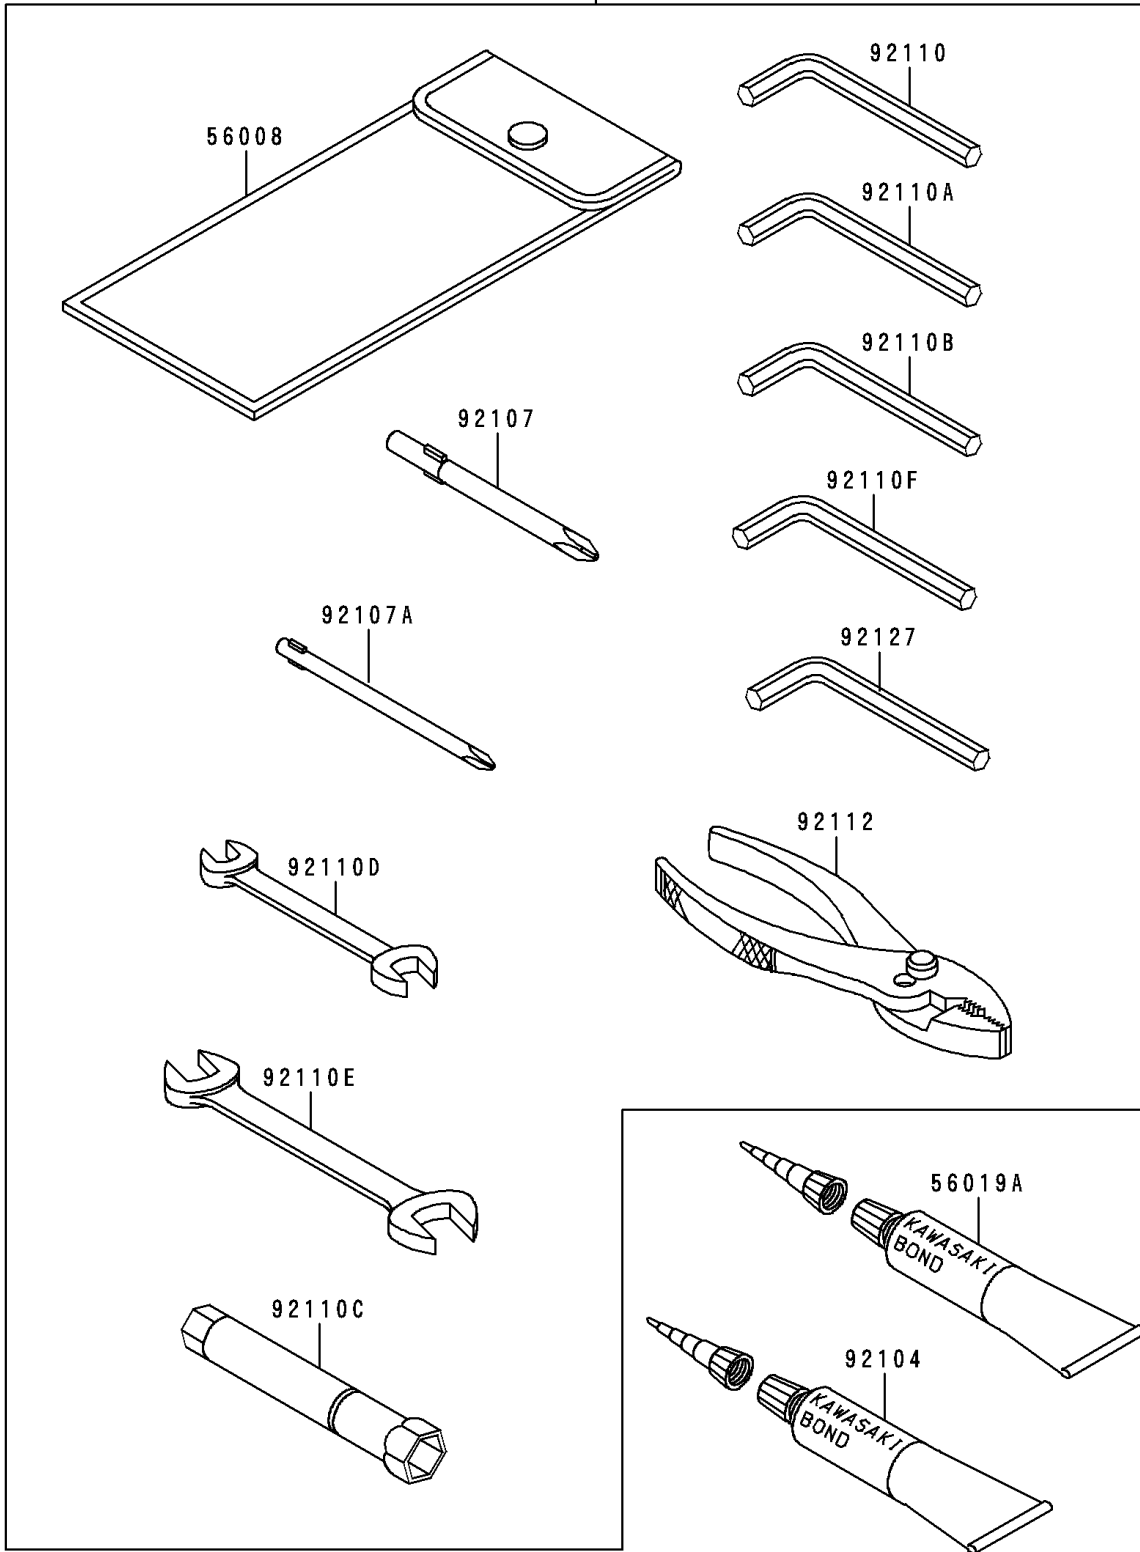

# 1993 Zephyr 750 PARTS DIAGRAM

Tool

56007

F2810

## 1993 Zephyr 750 PARTS LIST

### Tool

ITEM NAME	PART NUMBER	QUANTITY
TOOLKIT (Ref # 56007)	56007-1338	1
BAG,TOOL (Ref # 56008)	56008-1019	1
THREE BOND TB1211,HT/RS,WHITE (Ref # 56019A)	56019-120	1
GASKET-LIQUID,TUBE,100G,BLACK (Ref # 92104)	92104-1003	1
TOOL-DRIVER,#3PHILLIPS (Ref # 92107)	92107-005	1
TOOL-DRIVER,#2PHILLIPS (Ref # 92107A)	92107-1053	1
TOOL-WRENCH,ALLEN,5MM (Ref # 92110)	92110-1015	1
TOOL-WRENCH,ALLEN,12MM (Ref # 92110A)	92110-1104	1
TOOL-WRENCH,ALLEN,8MM (Ref # 92110B)	92110-1108	1
TOOL-WRENCH,BOX,18MM (Ref # 92110C)	92110-1111	1
TOOL-WRENCH,OPEN END,10X12 (Ref # 92110D)	92110-1152	1
TOOL-WRENCH,OPEN END,14X17 (Ref # 92110E)	92110-1153	1
TOOL-WRENCH,ALLEN,4MM (Ref # 92110F)	92110-3703	1
TOOL-PLIERS (Ref # 92112)	92112-003	1
TOOL-WRENCH,ALLEN,6MM (Ref # 92127)	92127-003	1