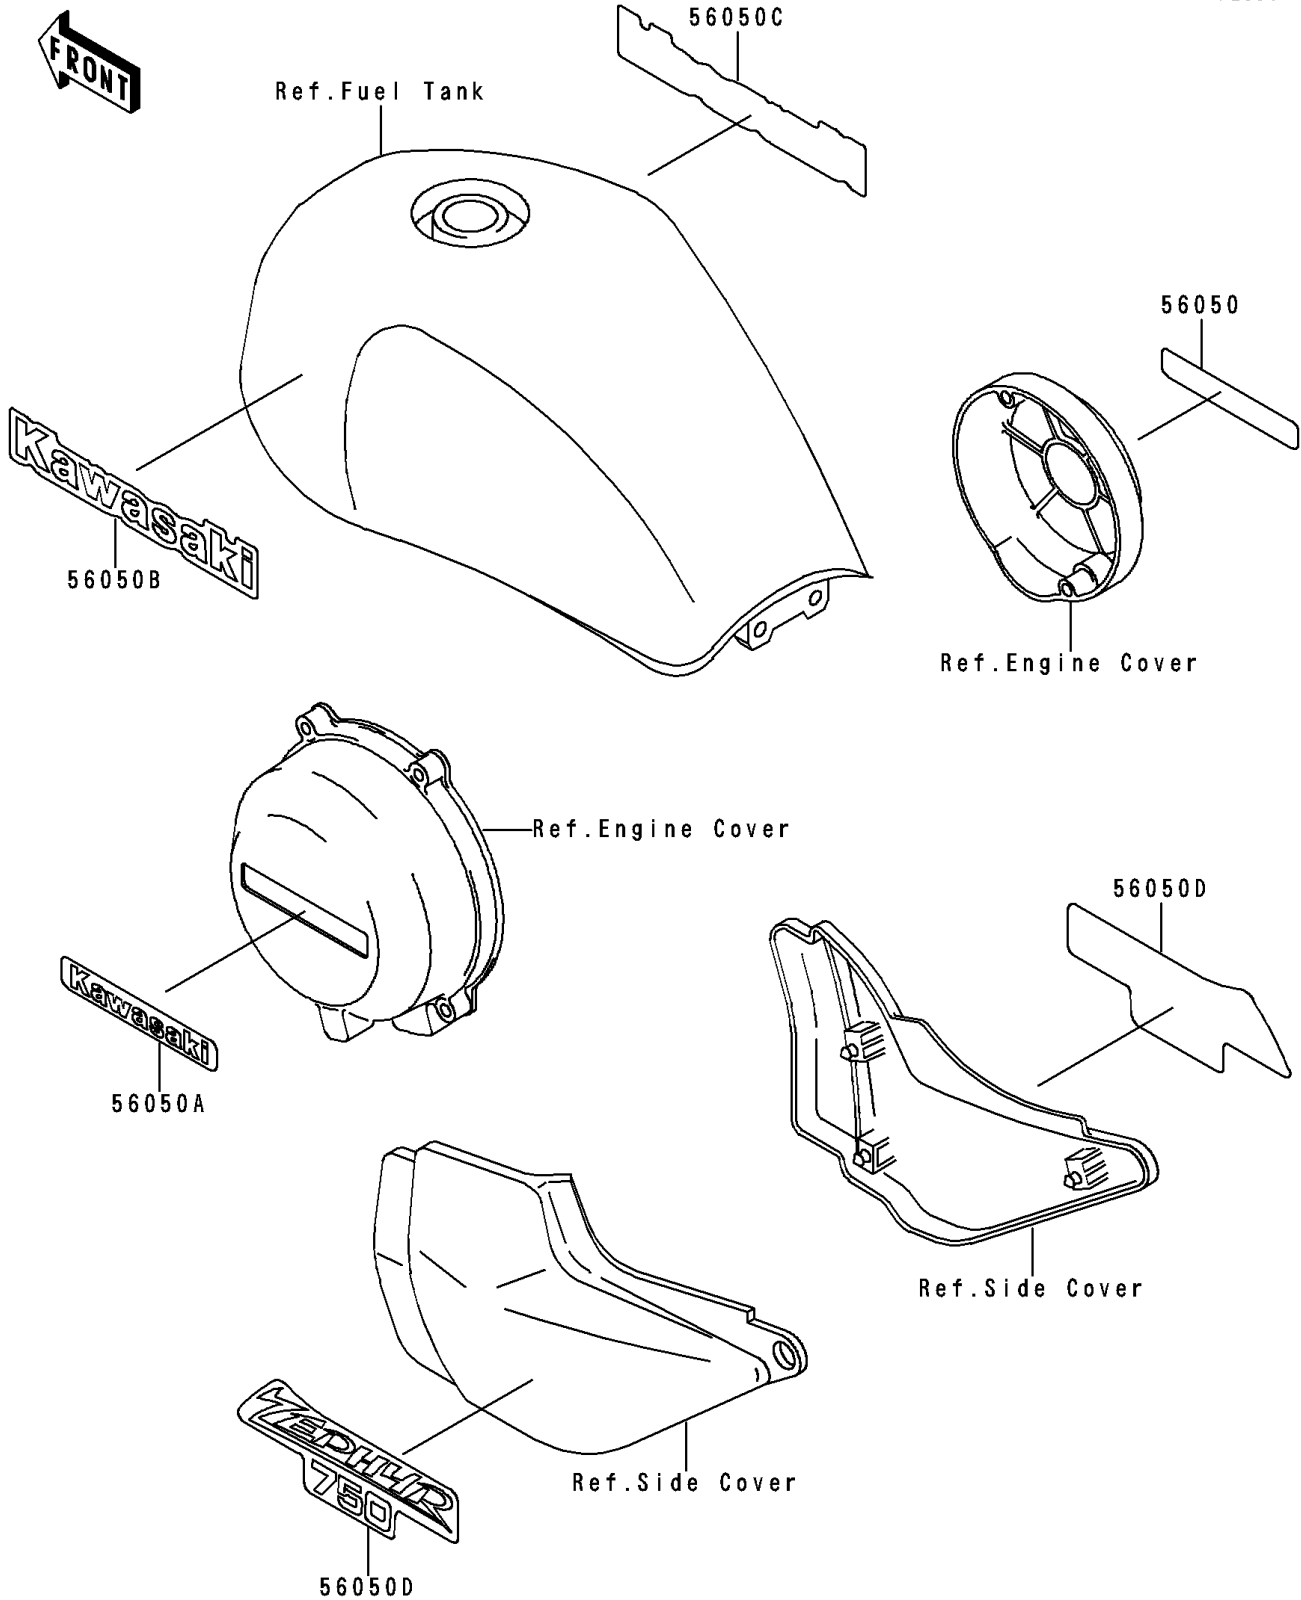

1991 Zephyr 750 PARTS DIAGRAM

Decal(ZR750-C1/C2)

F2861

1991 Zephyr 750 PARTS LIST

Decal(ZR750-C1/C2)

ITEM NAME	PART NUMBER	QUANTITY
MARK,PULSING CAP,KAWASAKI (Ref # 56050)	56050-1578	1
MARK,GENERATOR COVER,KAWASAKI (Ref # 56050A)	56050-1579	1
MARK,FUEL TANK,LH,KAWASAKI (Ref # 56050B)	56050-1600	1
MARK,FUEL TANK,RH,KAWASAKI (Ref # 56050C)	56050-1601	1
MARK,SIDE COVER,FOR RED (Ref # 56050D)	56050-1602	2