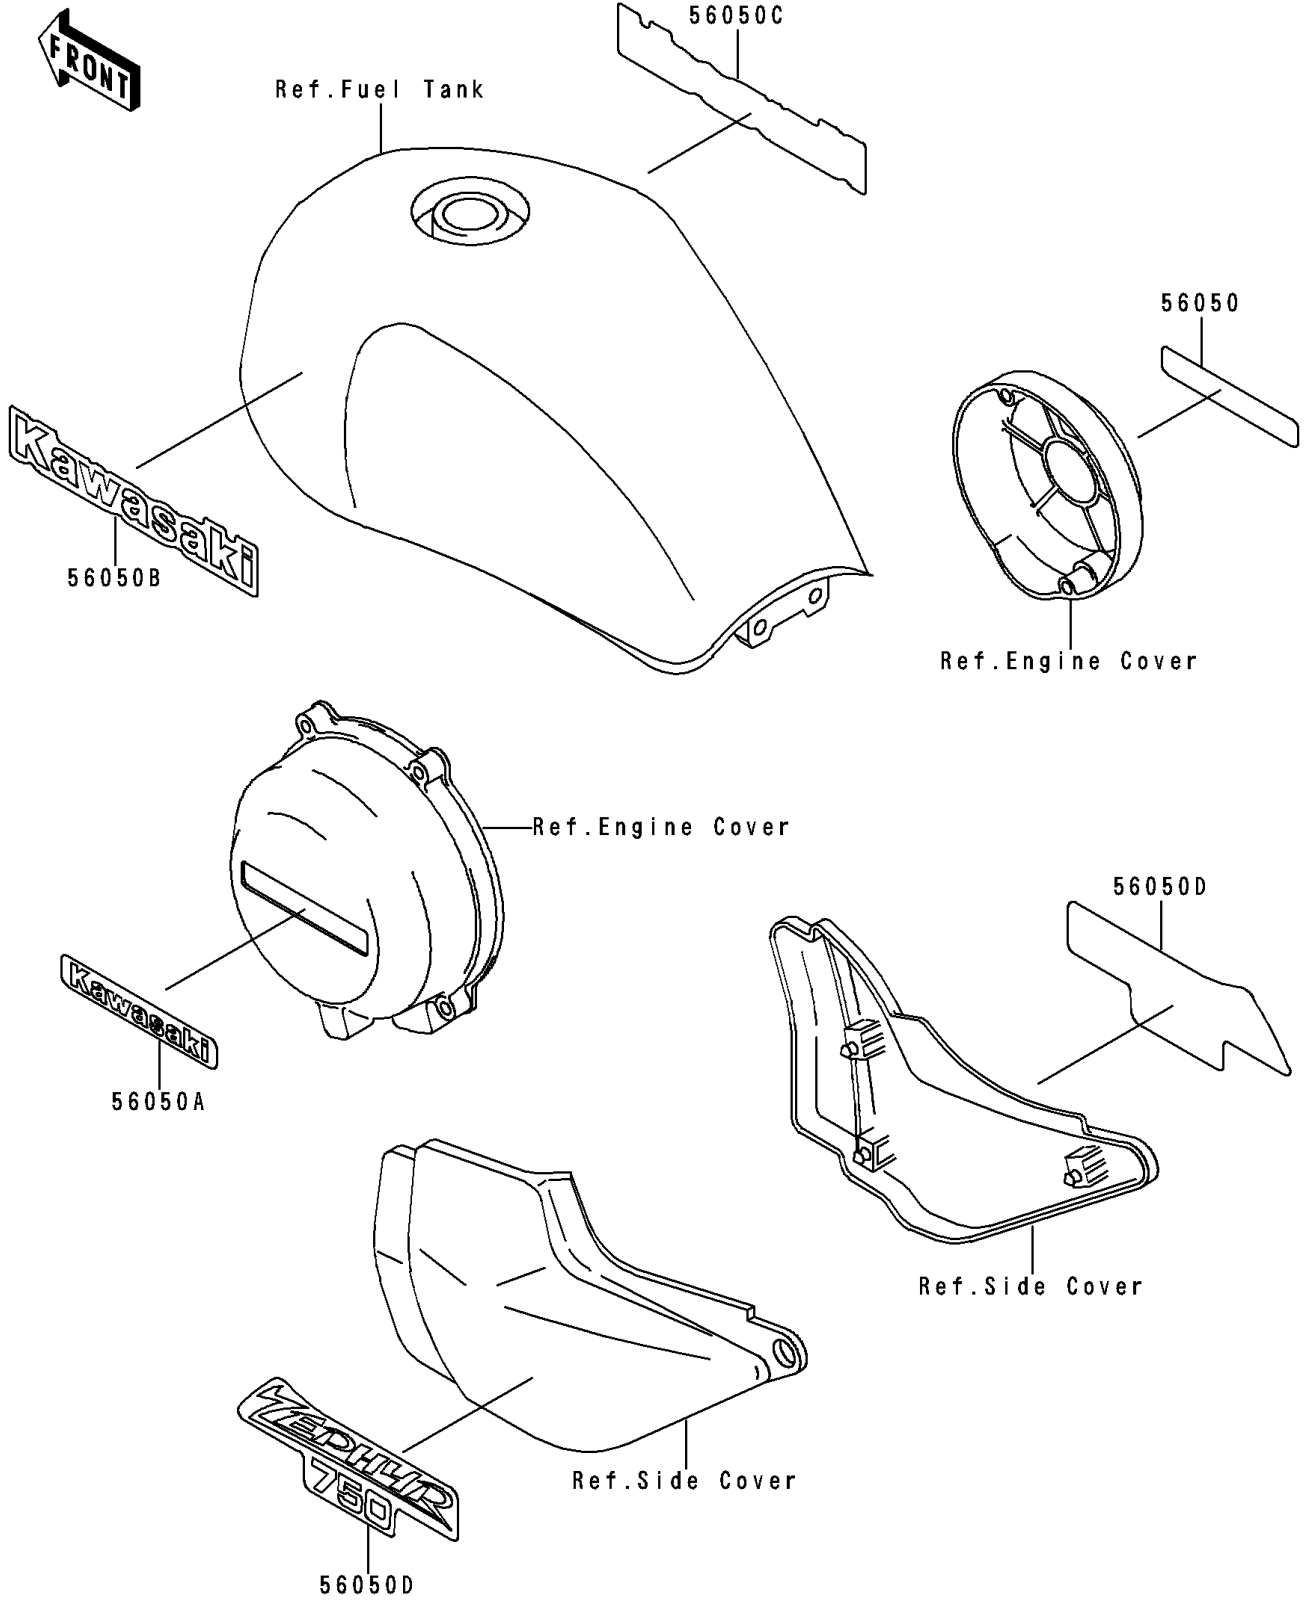

# 1992 Zephyr 750 PARTS DIAGRAM

Decal(ZR750-C1/C2)

F2861

# 1992 Zephyr 750 PARTS LIST

Decal(ZR750-C1/C2)

ITEM NAME	PART NUMBER	QUANTITY
MARK,PULSING CAP,KAWASAKI (Ref # 56050)	56050-1578	1
MARK,GENERATOR COVER,KAWASAKI (Ref # 56050A)	56050-1579	1
MARK,FUEL TANK,LH,KAWASAKI (Ref # 56050B)	56050-1600	1
MARK,FUEL TANK,RH,KAWASAKI (Ref # 56050C)	56050-1601	1
MARK,SIDE COVER,FOR RED (Ref # 56050D)	56050-1602	2