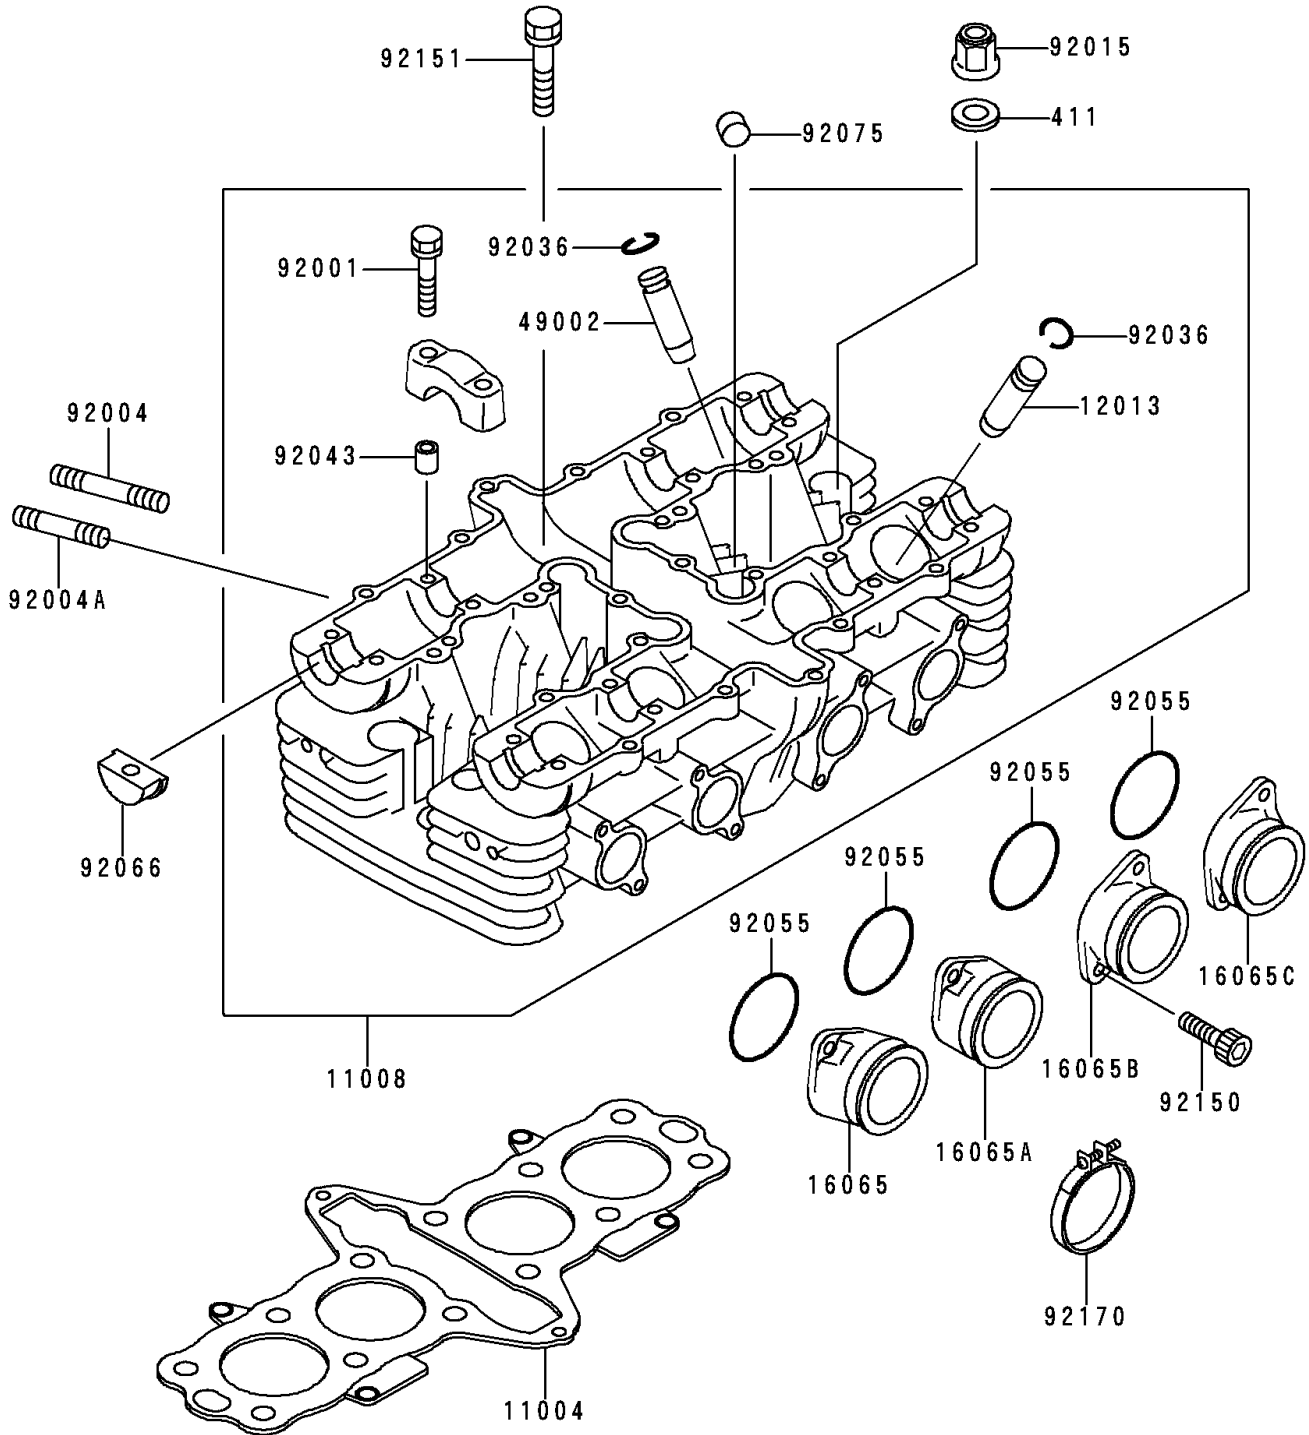

2000 ZR-7 PARTS DIAGRAM

Cylinder Head

E1111

2000 ZR-7 PARTS LIST

Cylinder Head

ITEM NAME	PART NUMBER	QUANTITY
WASHER-PLAIN,10MM (Ref # 411)	411B1000	12
GASKET-HEAD (Ref # 11004)	11004-1342	1
HEAD-COMP-CYLINDER (Ref # 11008)	11008-1363	1
GUIDE-VALVE,INTAKE (Ref # 12013)	12013-009	AR
HOLDER-CARBURETOR,#1 (Ref # 16065)	16065-1256	1
HOLDER-CARBURETOR,#2 (Ref # 16065A)	16065-1257	1
HOLDER-CARBURETOR,#3 (Ref # 16065B)	16065-1258	1
HOLDER-CARBURETOR,#4 (Ref # 16065C)	16065-1259	1
GUIDE-VALVE,EXHAUST (Ref # 49002)	49002-1002	AR
BOLT,FLANGED,6X38 (Ref # 92001)	92001-1105	16
STUD,8X35 (Ref # 92004)	92004-1208	4
STUD,8X28.5 (Ref # 92004A)	92004-1209	4
NUT,FLANGED CAP,10MM (Ref # 92015)	92015-076	12
RING-SNAP (Ref # 92036)	92036-023	8
PIN,6.2X8X14 (Ref # 92043)	92043-1263	16
RING-O,32MM (Ref # 92055)	92055-1256	4
PLUG,HEAD COVER (Ref # 92066)	92066-1509	4
DAMPER (Ref # 92075)	92075-182	4
BOLT,SOCKET,6X14 (Ref # 92150)	92150-1818	8
BOLT,8X43 (Ref # 92151)	92151-1485	2
CLAMP (Ref # 92170)	92170-1438	4