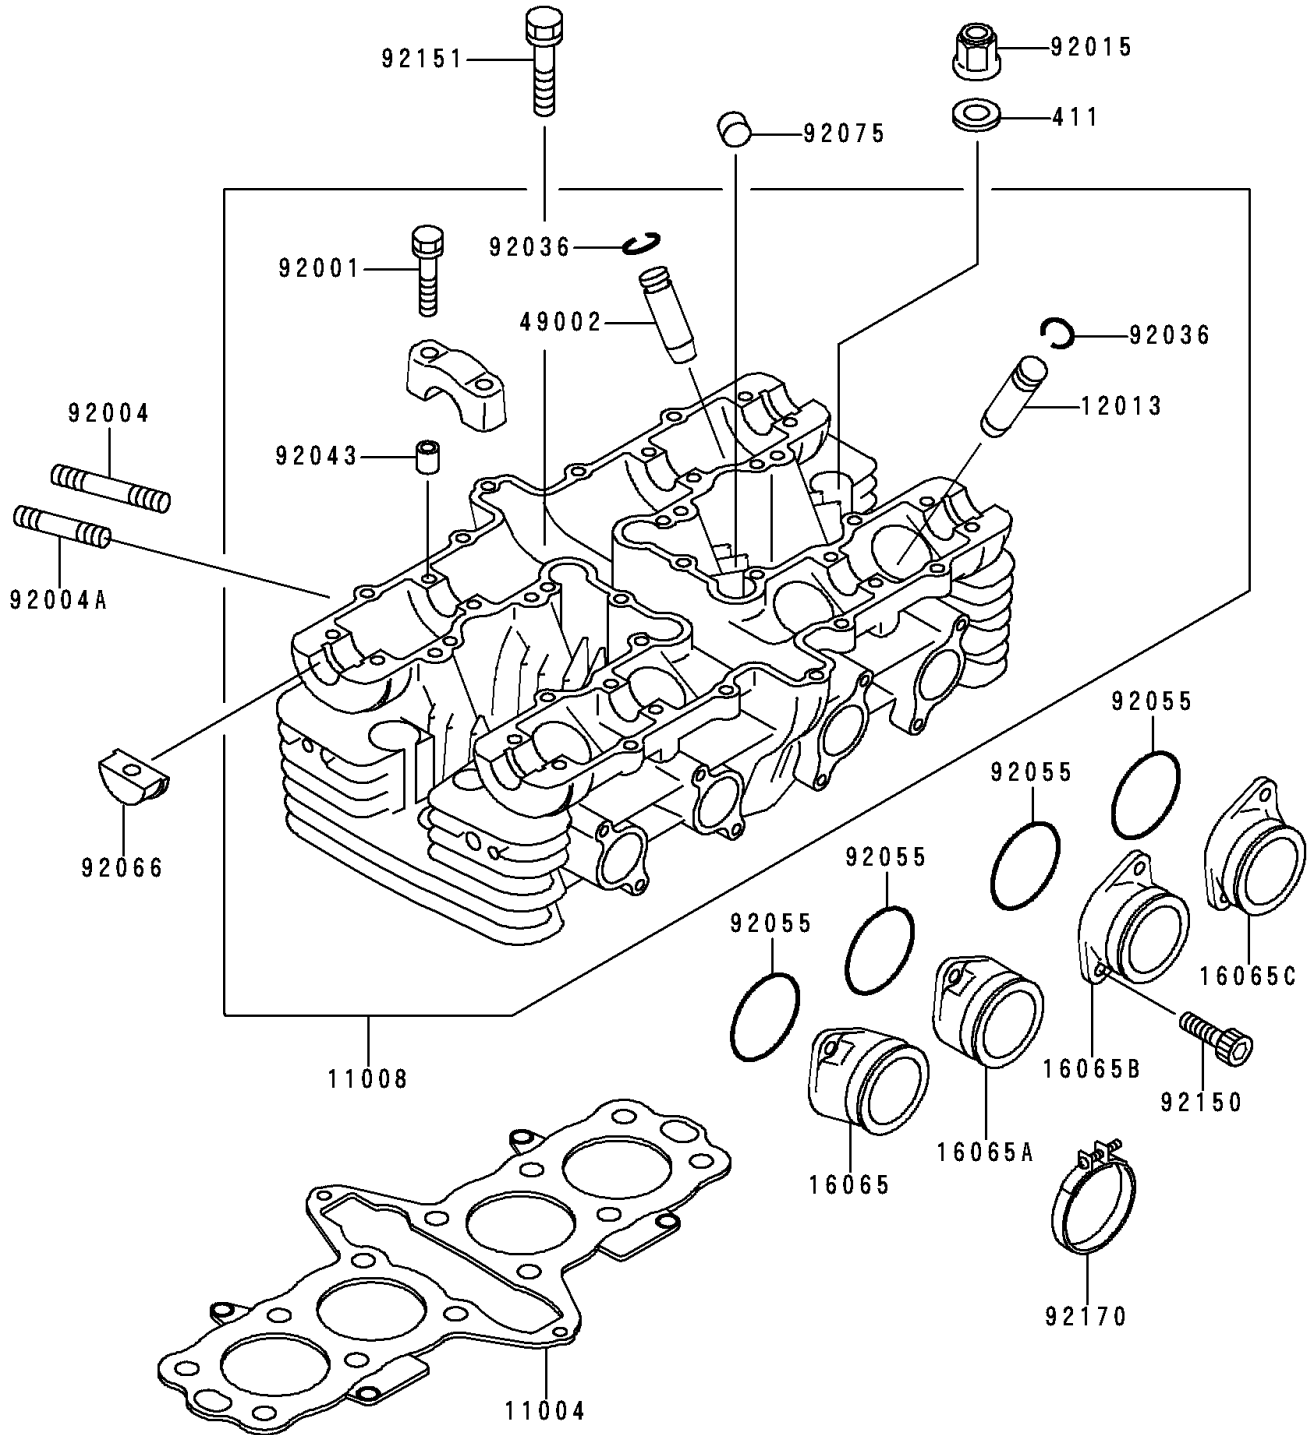

2000 ZR-7 PARTS DIAGRAM

Cylinder Head

E1111

2000 ZR-7 PARTS LIST

Cylinder Head

ITEM NAME	PART NUMBER	QUANTITY
WASHER-PLAIN,10MM (Ref # 411)	411B1000	12
GASKET-HEAD (Ref # 11004)	11004-1342	1
HEAD-COMP-CYLINDER (Ref # 11008)	11008-1363	1
GUIDE-VALVE,INTAKE (Ref # 12013)	12013-009	AR
HOLDER-CARBURETOR,#1 (Ref # 16065)	16065-1256	1
HOLDER-CARBURETOR,#2 (Ref # 16065A)	16065-1257	1
HOLDER-CARBURETOR,#3 (Ref # 16065B)	16065-1258	1
HOLDER-CARBURETOR,#4 (Ref # 16065C)	16065-1259	1
GUIDE-VALVE,EXHAUST (Ref # 49002)	49002-1002	AR
BOLT,FLANGED,6X38 (Ref # 92001)	92001-1105	16
STUD,8X35 (Ref # 92004)	92004-1208	4
STUD,8X28.5 (Ref # 92004A)	92004-1209	4
NUT,FLANGED CAP,10MM (Ref # 92015)	92015-076	12
RING-SNAP (Ref # 92036)	92036-023	8
PIN,6.2X8X14 (Ref # 92043)	92043-1263	16
RING-O,32MM (Ref # 92055)	92055-1256	4
PLUG,HEAD COVER (Ref # 92066)	92066-1509	4
DAMPER (Ref # 92075)	92075-182	4
BOLT,SOCKET,6X14 (Ref # 92150)	92150-1818	8
BOLT,8X43 (Ref # 92151)	92151-1485	2
CLAMP (Ref # 92170)	92170-1438	4