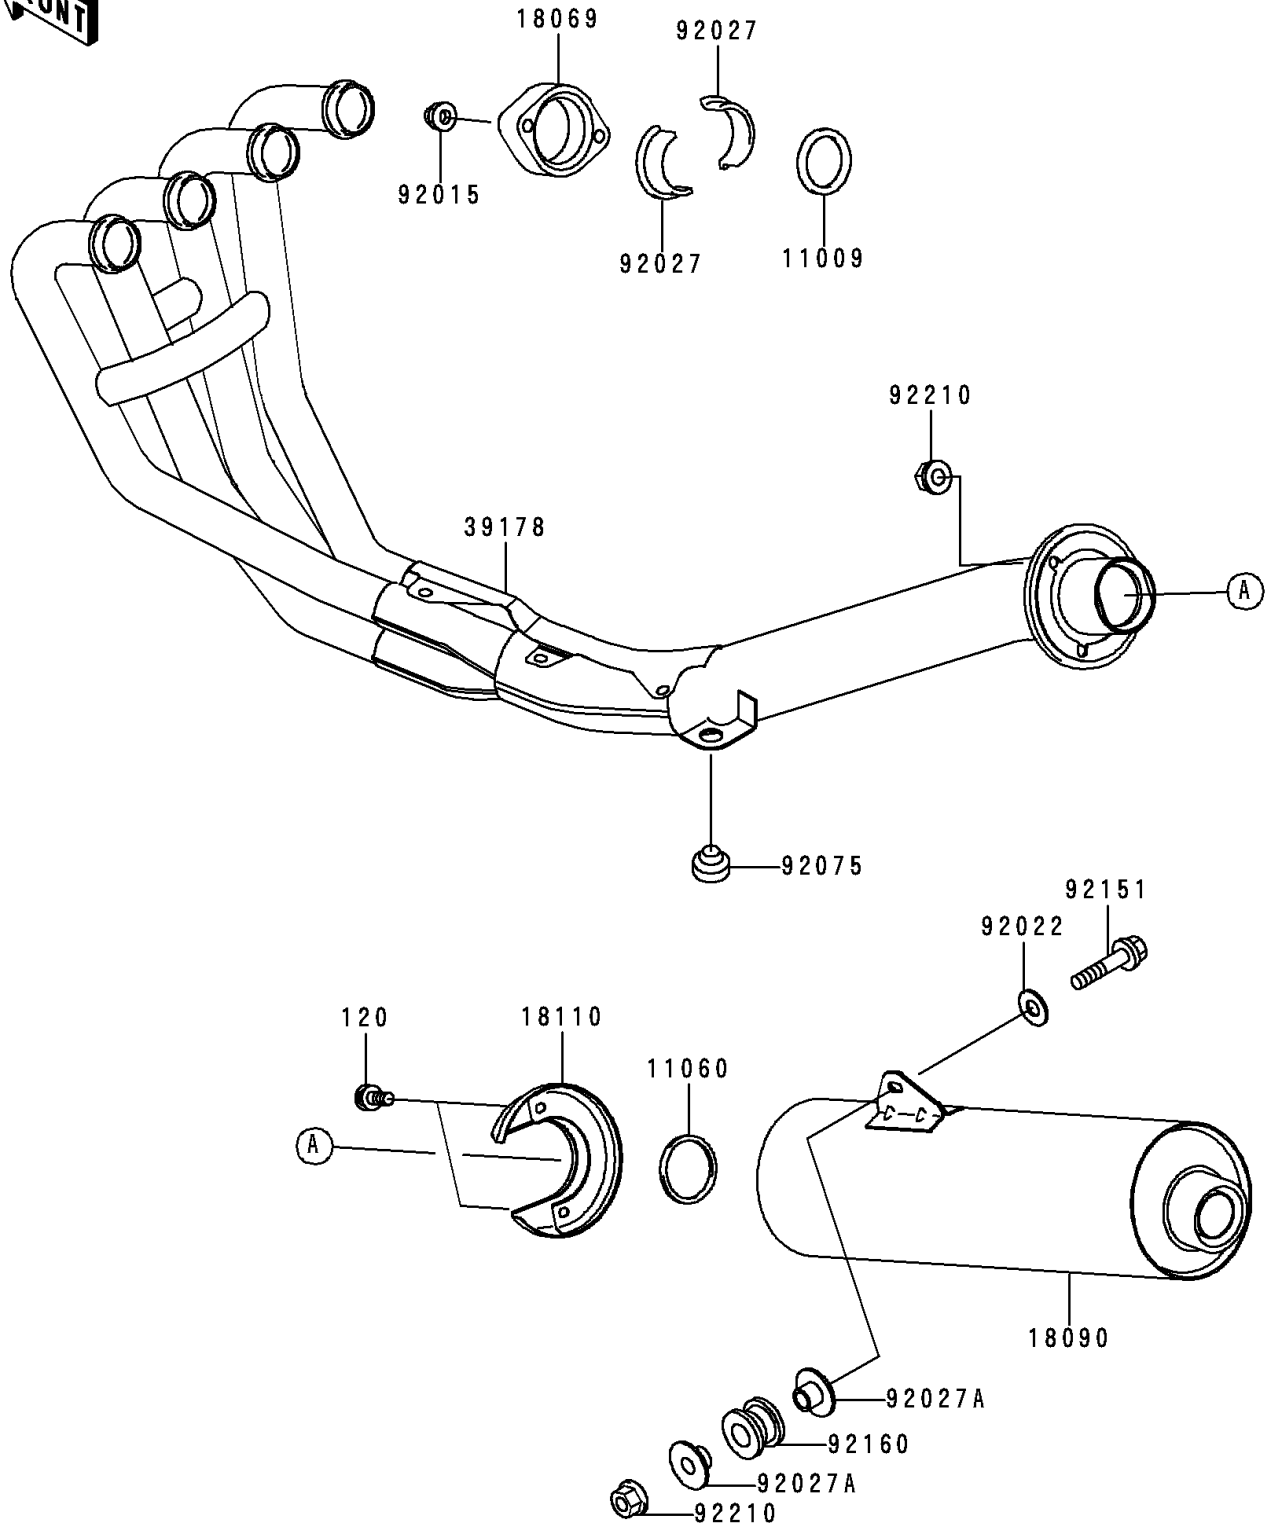

2000 ZR-7 PARTS DIAGRAM

Muffler(s)

E1140

2000 ZR-7 PARTS LIST

Muffler(s)

ITEM NAME	PART NUMBER	QUANTITY
BOLT-SOCKET (Ref # 120)	120R0610	2
GASKET,EXHAUST PIPE HOLDER (Ref # 11009)	11009-1866	4
GASKET,MUFFLER CONNECTING (Ref # 11060)	11060-1213	1
HOLDER-EXHAUST PIPE (Ref # 18069)	18069-1153	4
BODY-COMP-MUFFLER (Ref # 18090)	18090-1694	1
BODY END-MUFFLER (Ref # 18110)	18110-1135	1
MANIFOLD-COMP-EXHAUST (Ref # 39178)	39178-1302	1
NUT,CAP,8MM (Ref # 92015)	92015-1371	8
WASHER,8.5X19X1.2 (Ref # 92022)	92022-3730	1
COLLAR,L=14.5 (Ref # 92027)	92027-1142	8
COLLAR,FLANGED,8.8X10.6 (Ref # 92027A)	92027-1653	2
DAMPER (Ref # 92075)	92075-015	1
BOLT,8X35 (Ref # 92151)	92151-1520	1
DAMPER (Ref # 92160)	92160-1116	1
NUT,8MM (Ref # 92210)	92210-1114	4