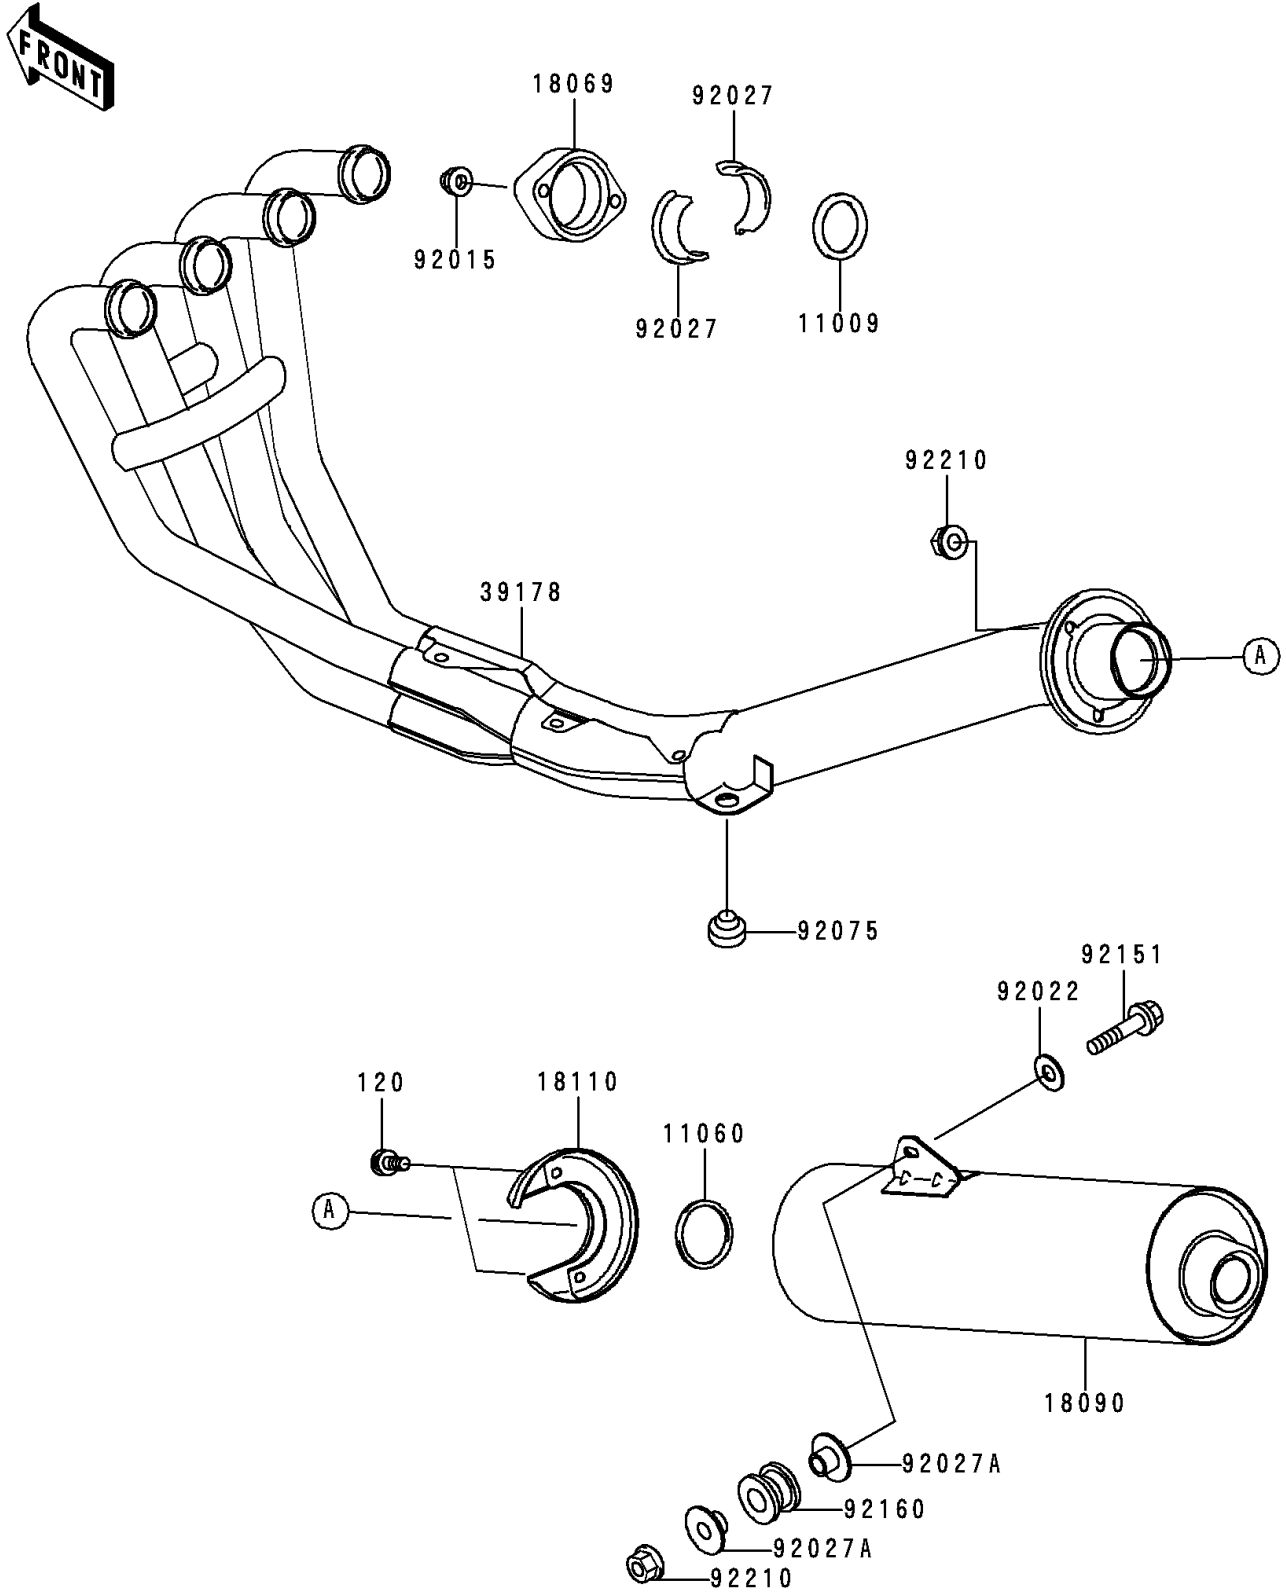

2000 ZR-7 PARTS DIAGRAM

Muffler(s)

E1140

2000 ZR-7 PARTS LIST

Muffler(s)

| ITEM NAME | PART NUMBER | QUANTITY |
|--|-------------|----------|
| BOLT-SOCKET (Ref # 120) | 120R0610 | 2 |
| GASKET,EXHAUST PIPE HOLDER (Ref # 11009) | 11009-1866 | 4 |
| GASKET,MUFFLER CONNECTING (Ref # 11060) | 11060-1213 | 1 |
| HOLDER-EXHAUST PIPE (Ref # 18069) | 18069-1153 | 4 |
| BODY-COMP-MUFFLER (Ref # 18090) | 18090-1694 | 1 |
| BODY END-MUFFLER (Ref # 18110) | 18110-1135 | 1 |
| MANIFOLD-COMP-EXHAUST (Ref # 39178) | 39178-1302 | 1 |
| NUT,CAP,8MM (Ref # 92015) | 92015-1371 | 8 |
| WASHER,8.5X19X1.2 (Ref # 92022) | 92022-3730 | 1 |
| COLLAR,L=14.5 (Ref # 92027) | 92027-1142 | 8 |
| COLLAR,FLANGED,8.8X10.6 (Ref # 92027A) | 92027-1653 | 2 |
| DAMPER (Ref # 92075) | 92075-015 | 1 |
| BOLT,8X35 (Ref # 92151) | 92151-1520 | 1 |
| DAMPER (Ref # 92160) | 92160-1116 | 1 |
| NUT,8MM (Ref # 92210) | 92210-1114 | 4 |