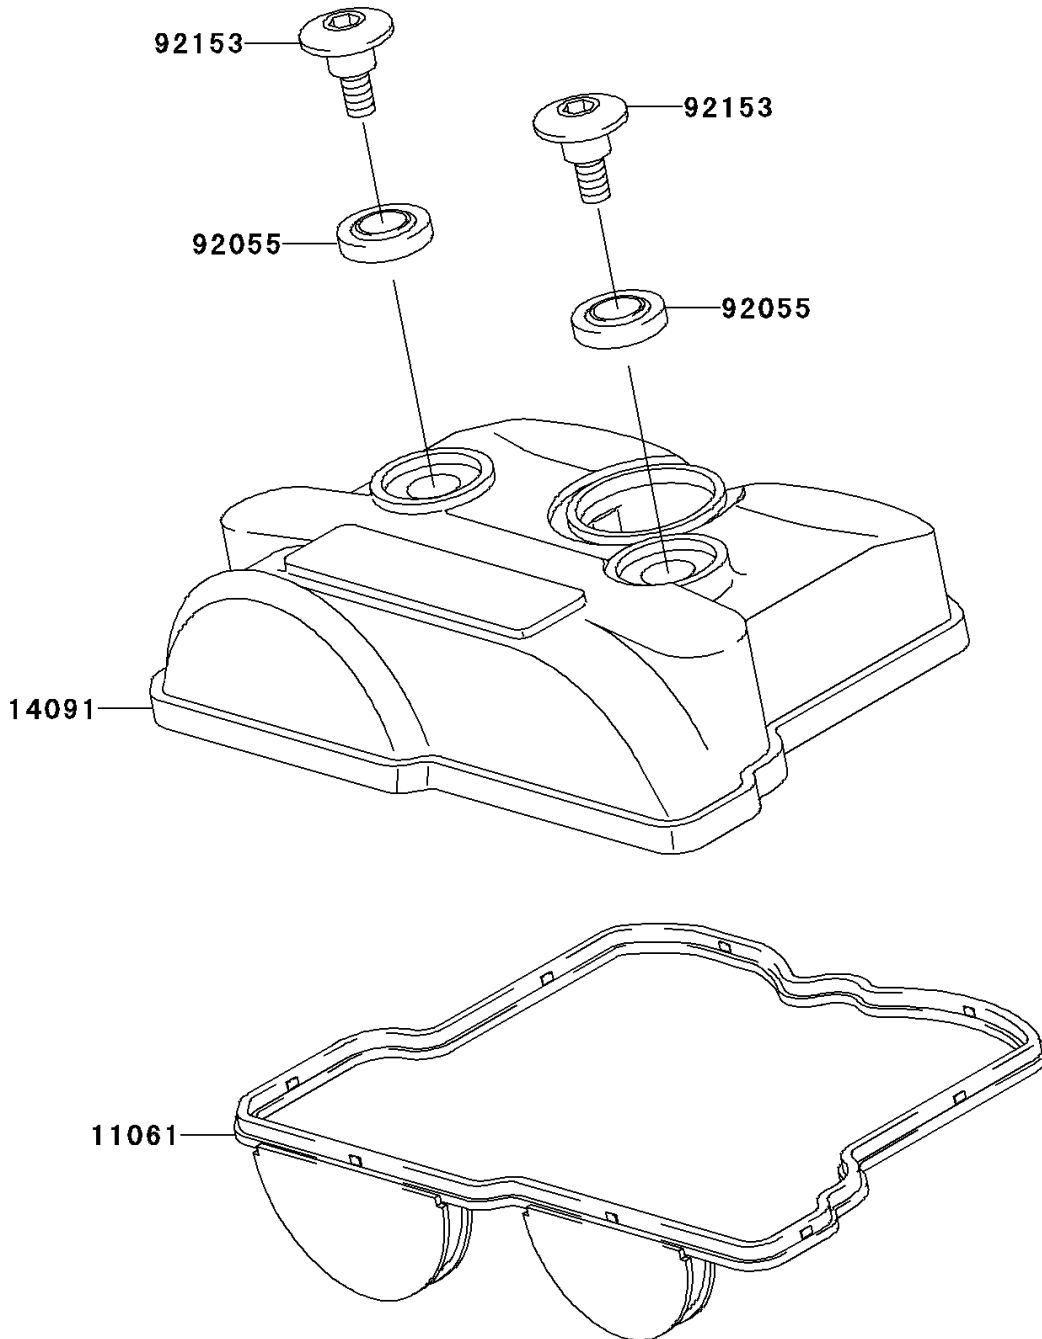

# 2009 KX™ 250F PARTS DIAGRAM

Cylinder Head Cover

E1112

## 2009 KX™ 250F PARTS LIST

### Cylinder Head Cover

| ITEM NAME                            | PART NUMBER | QUANTITY |
|--------------------------------------|-------------|----------|
| GASKET,CYLINDER HEAD (Ref # 11061)   | 11061-0350  | 1        |
| COVER,CYLINDER HEAD (Ref # 14091)    | 14091-1629  | 1        |
| RING-O,HEAD COVER BOLT (Ref # 92055) | 92055-1352  | 2        |
| BOLT,SOCKET,6MM (Ref # 92153)        | 92153-1181  | 2        |