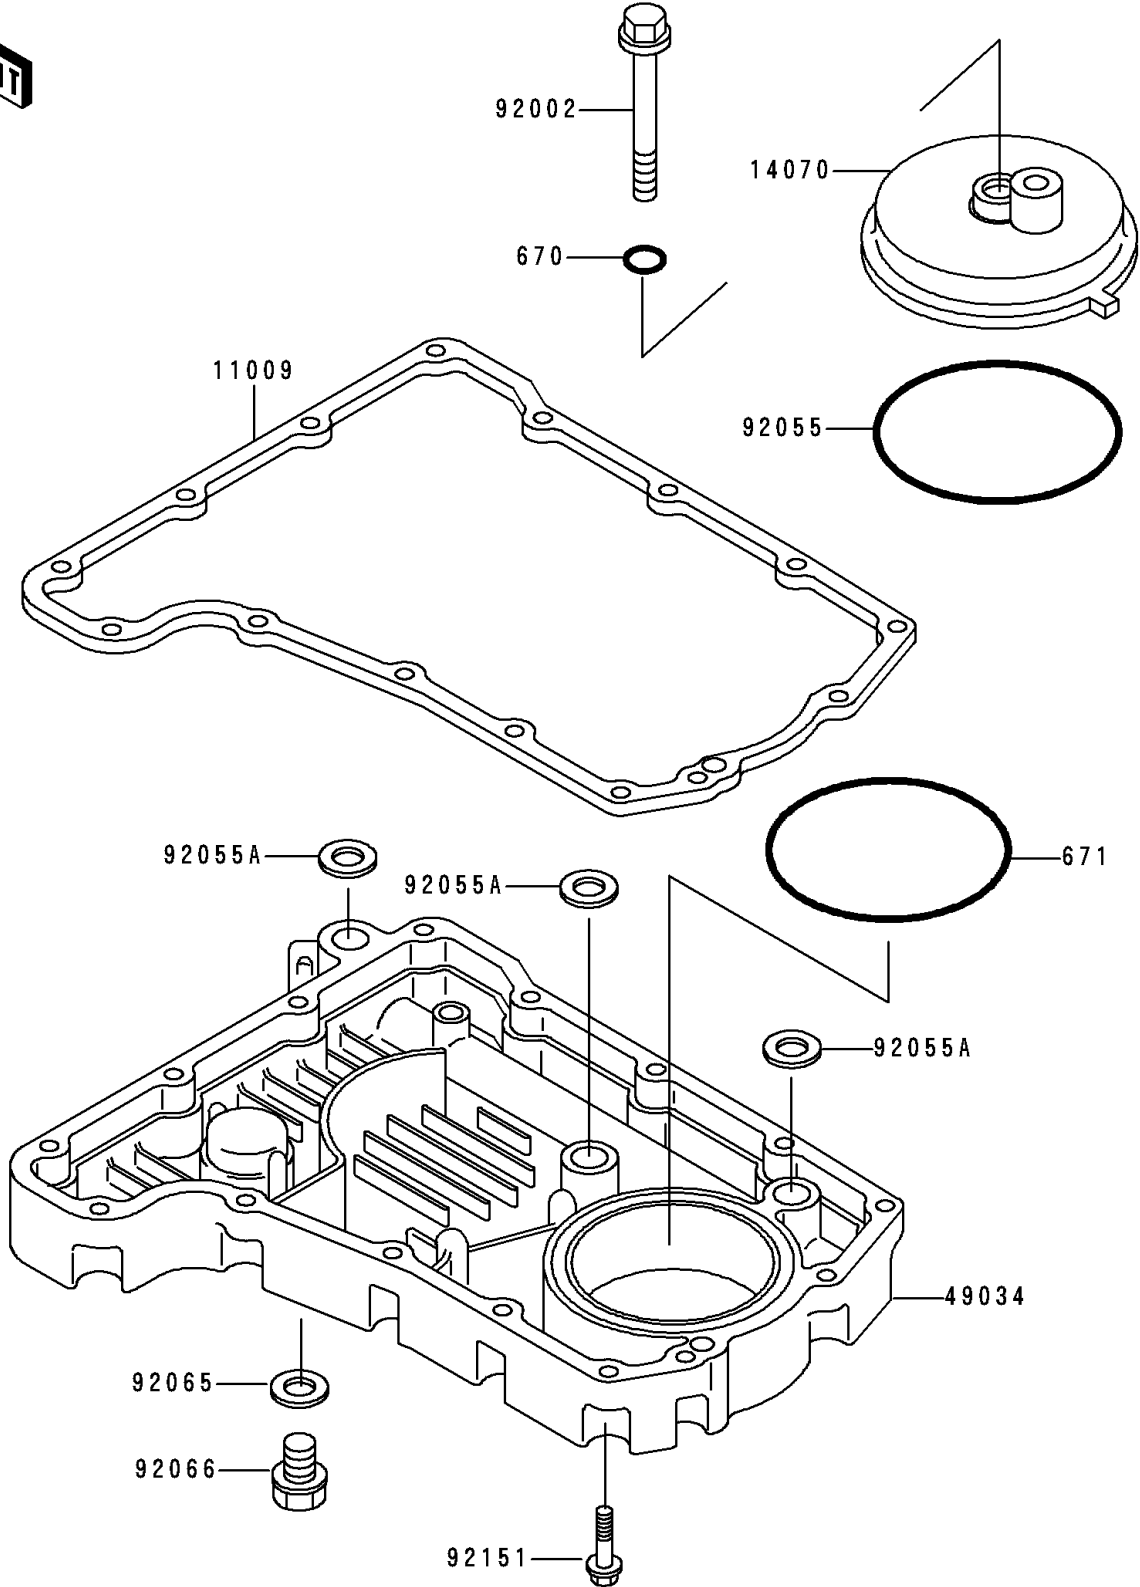

2000 ZR-7 PARTS DIAGRAM

Breather Cover/Oil Pan

E1432

2000 ZR-7 PARTS LIST

Breather Cover/Oil Pan

ITEM NAME	PART NUMBER	QUANTITY
O RING,8MM (Ref # 670)	670B1508	1
O RING,90MM (Ref # 671)	671B2590	1
GASKET,OIL PAN (Ref # 11009)	11009-1983	1
BODY-BREATHER,BLACK (Ref # 14070)	14070-1010	1
PAN-OIL (Ref # 49034)	49034-1130	1
BOLT,8X72 (Ref # 92002)	92002-1329	1
RING-O,91.6X3.4 (Ref # 92055)	92055-052	1
RING-O,19.5MM (Ref # 92055A)	92055-077	3
GASKET,12X22X2,DRAIN PLUG (Ref # 92065)	92065-097	1
PLUG,OIL DRAIN,12X15 (Ref # 92066)	92066-1174	1
BOLT,6X25 (Ref # 92151)	92151-1225	15