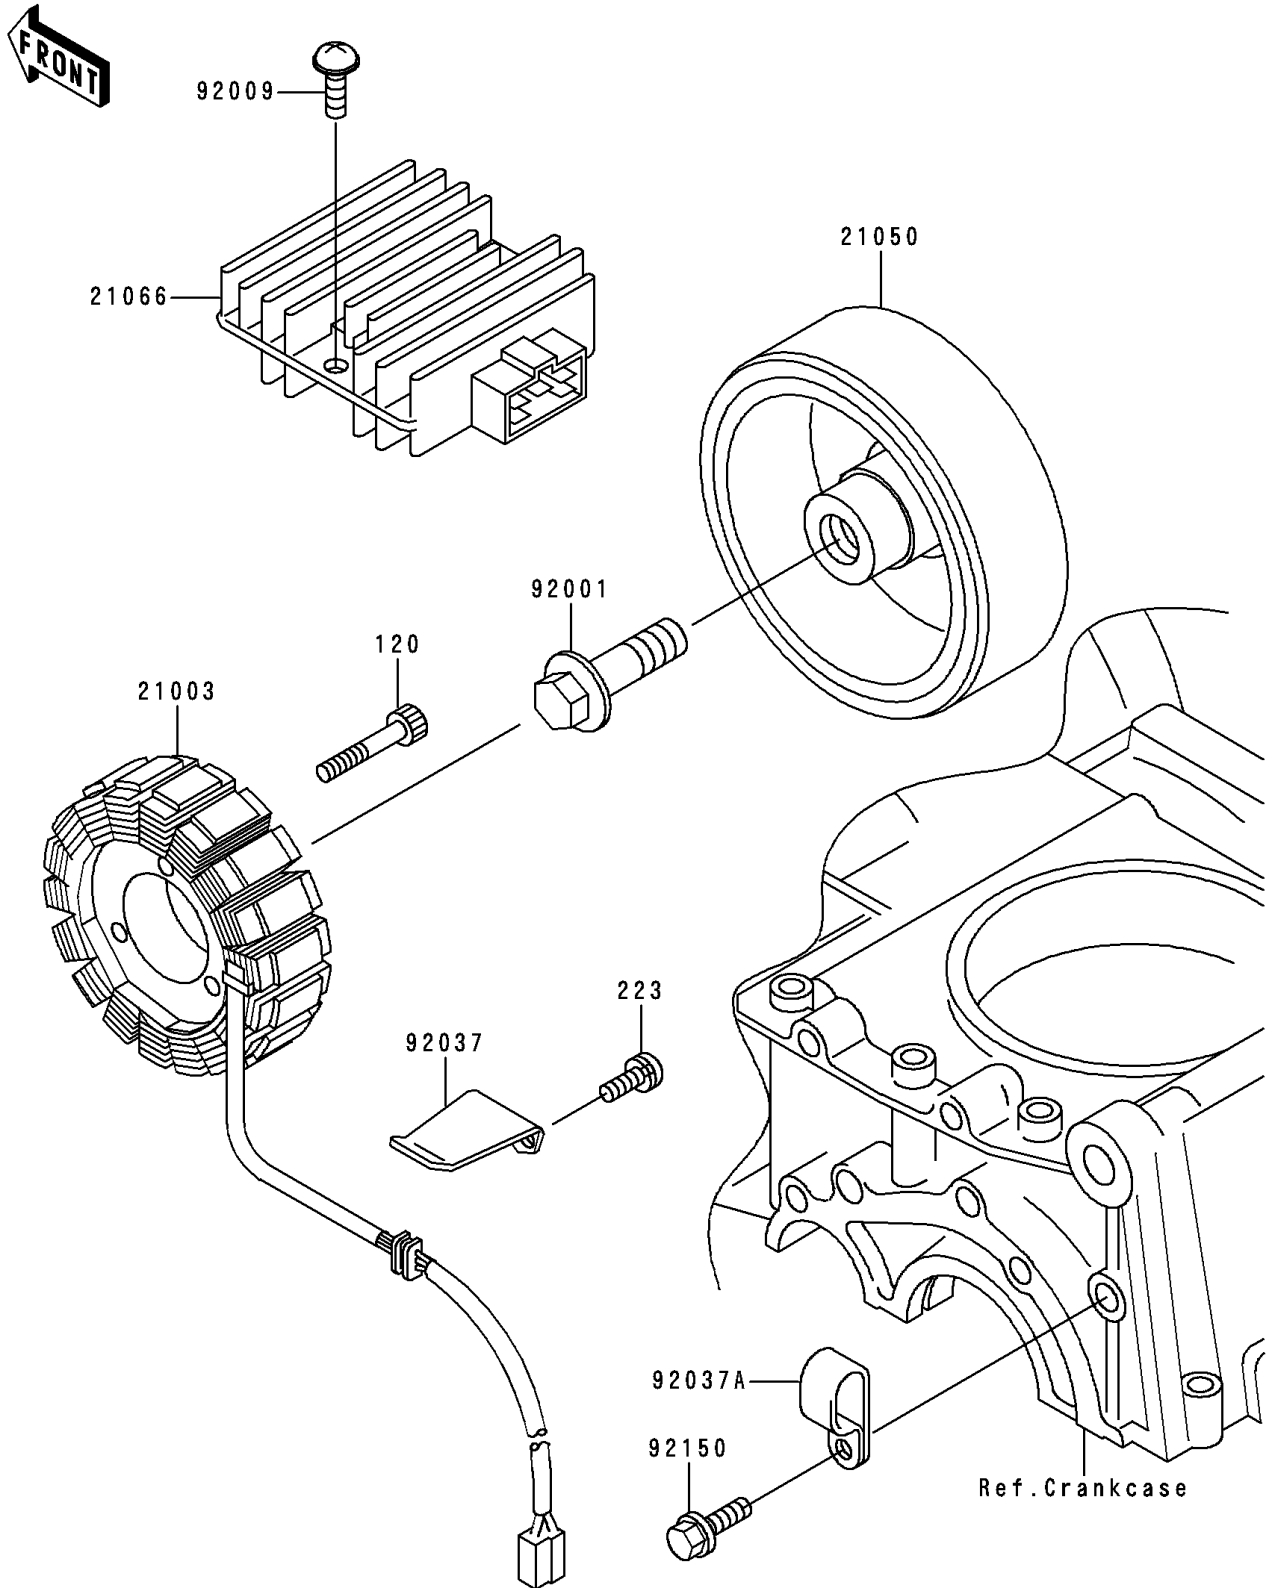

2000 ZR-7 PARTS DIAGRAM

Generator

E1810

2000 ZR-7 PARTS LIST

Generator

ITEM NAME	PART NUMBER	QUANTITY
BOLT-SOCKET,5X30 (Ref # 120)	120P0530	3
SCREW-PAN-WS-CROS (Ref # 223)	223B0512	2
STATOR (Ref # 21003)	21003-1349	1
FLYWHEEL (Ref # 21050)	21050-1183	1
REGULATOR-VOLTAGE (Ref # 21066)	21066-1089	1
BOLT,FLANGED,12X40 (Ref # 92001)	92001-1146	1
SCREW,6X22,BLACK (Ref # 92009)	92009-1256	2
CLAMP,GENERATOR LEAD (Ref # 92037)	92037-1122	1
CLAMP (Ref # 92037A)	92037-1608	1
BOLT,6X12 (Ref # 92150)	92150-1826	1