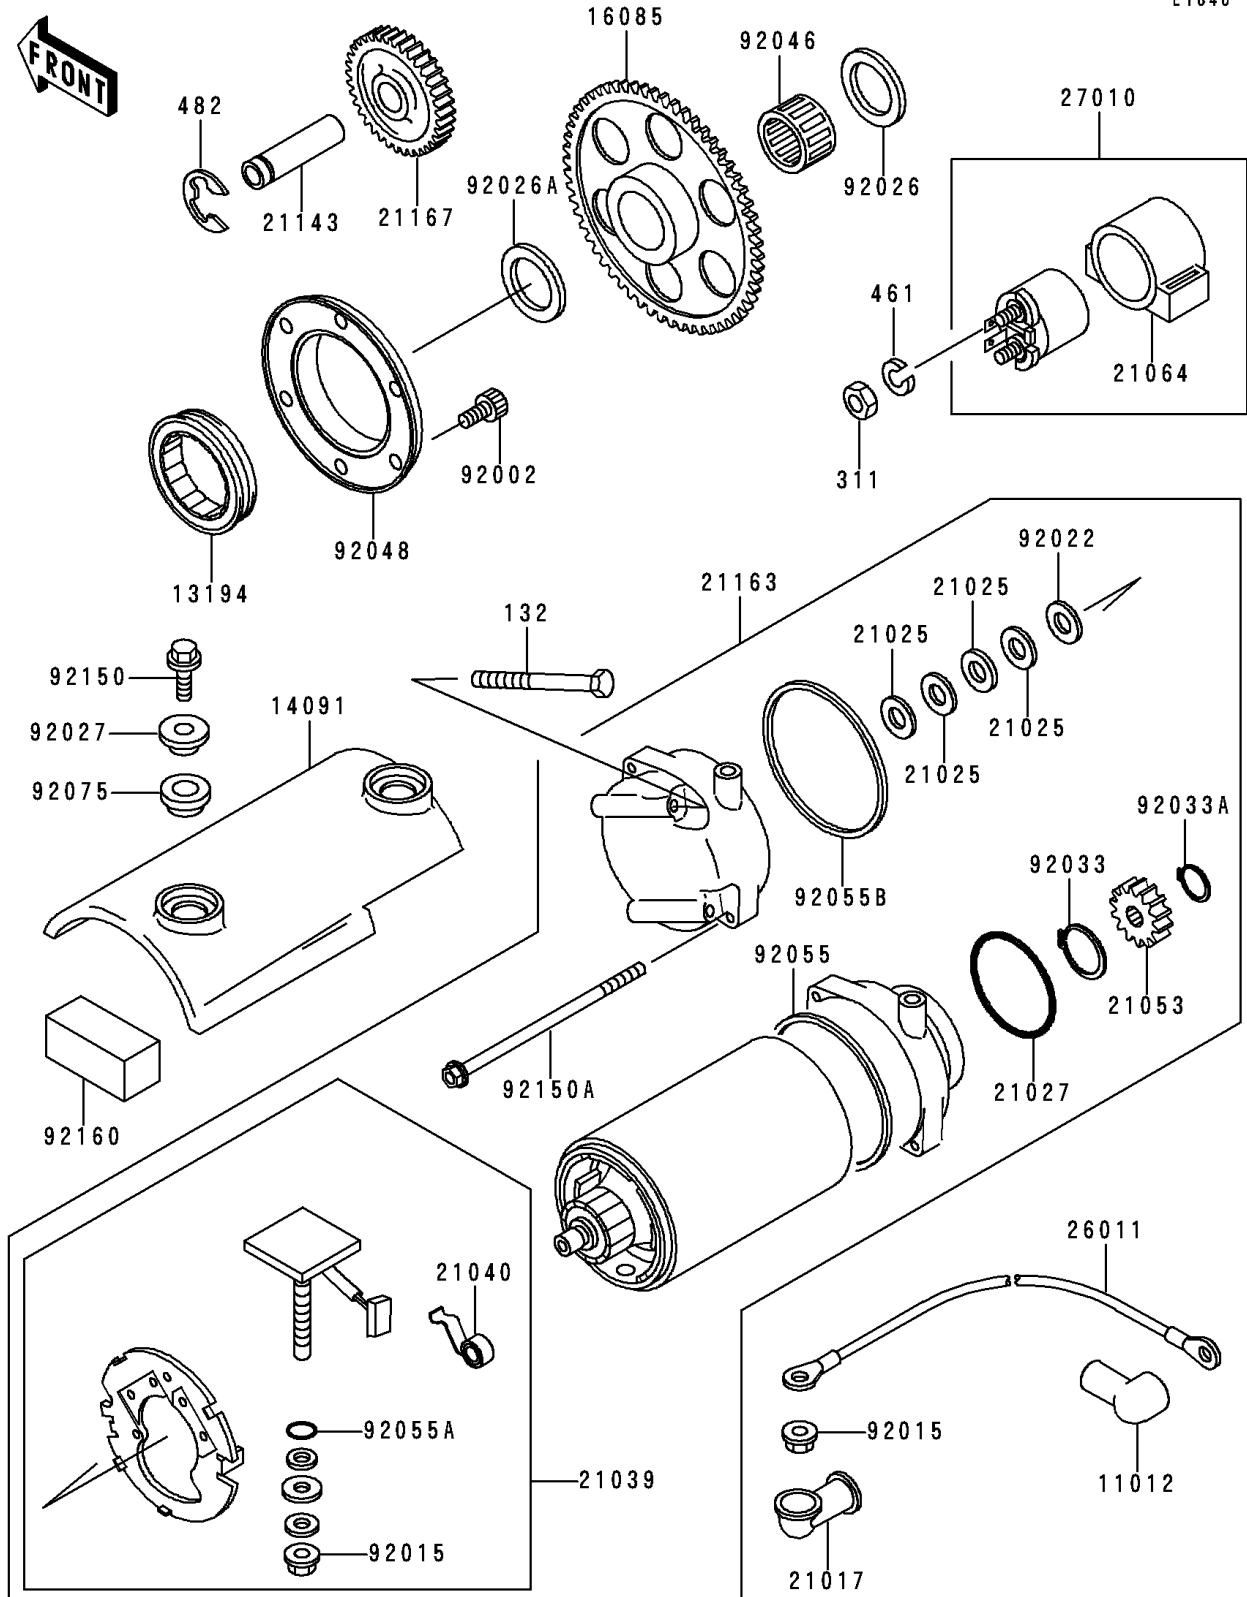

2000 ZR-7 PARTS DIAGRAM

Starter Motor

E1840

2000 ZR-7 PARTS LIST

Starter Motor

ITEM NAME	PART NUMBER	QUANTITY
BOLT-FLANGED-SMALL (Ref # 132)	132G0660	2
NUT-HEX,6MM (Ref # 311)	311B0600	2
WASHER-SPRING,6MM (Ref # 461)	461F0600	2
CIRCLIP-TYPE-E,12MM (Ref # 482)	482J0200	1
CAP,TERMINAL (Ref # 11012)	11012-1354	1
CLUTCH-ONEWAY (Ref # 13194)	13194-1086	1
COVER,STERTERMOTOR (Ref # 14091)	14091-1104	1
GEAR,STARTER,58T (Ref # 16085)	16085-1300	1
GROMMET,STARTER TERMINAL (Ref # 21017)	21017-017	1
WASHER,9.1X18X0.2 (Ref # 21025)	21025-011	4
RING-O,40MM (Ref # 21027)	21027-008	1
BRUSH,CARBON (Ref # 21039)	21039-1062	1
SPRING-BRUSH (Ref # 21040)	21040-1057	2
SPROCKET-ASSY,STARTER (Ref # 21053)	21053-004	1
DAMPER,MAGNETIC SWITCH (Ref # 21064)	21064-002	1
SHAFT,IDLE GEAR (Ref # 21143)	21143-003	1
STARTER-ELECTRIC (Ref # 21163)	21163-1222	1
GEAR-SPUR,IDLE,29T (Ref # 21167)	21167-004	1
WIRE-LEAD,STARTER MOTOR (Ref # 26011)	26011-1135	1
SWITCH,MAGNETIC (Ref # 27010)	27010-1410	1
BOLT,SOCKET,6X12 (Ref # 92002)	92002-1796	6
NUT,STARTER MOTOR (Ref # 92015)	92015-1476	2
WASHER,9.1X18X0.8 (Ref # 92022)	92022-1132	1
SPACER,25X36X3.2 (Ref # 92026)	92026-1025	1
SPACER,25.3X36X2.0 (Ref # 92026A)	92026-1533	1
COLLAR,L=7.4 (Ref # 92027)	92027-1848	2
RING-SNAP,17MM (Ref # 92033)	92033-034	1
RING-SNAP,13MM (Ref # 92033A)	92033-037	1
BEARING-NEEDLE,K253017 (Ref # 92046)	92046-056	1

2000 ZR-7 PARTS LIST

Starter Motor

ITEM NAME	PART NUMBER	QUANTITY
RACE,ONEWAY CLUTCH (Ref # 92048)	92048-1068	1
RING-O,64MM (Ref # 92055)	92055-1086	1
RING-O,4.5X2.0 (Ref # 92055A)	92055-1370	1
RING-O,STARTER MOTOR (Ref # 92055B)	92055-1381	1
DAMPER (Ref # 92075)	92075-1244	2
BOLT,FLANGED,6X16 (Ref # 92150)	92150-1506	2
BOLT,FLANGED,6X120 (Ref # 92150A)	92150-1729	2
DAMPER (Ref # 92160)	92160-1272	2