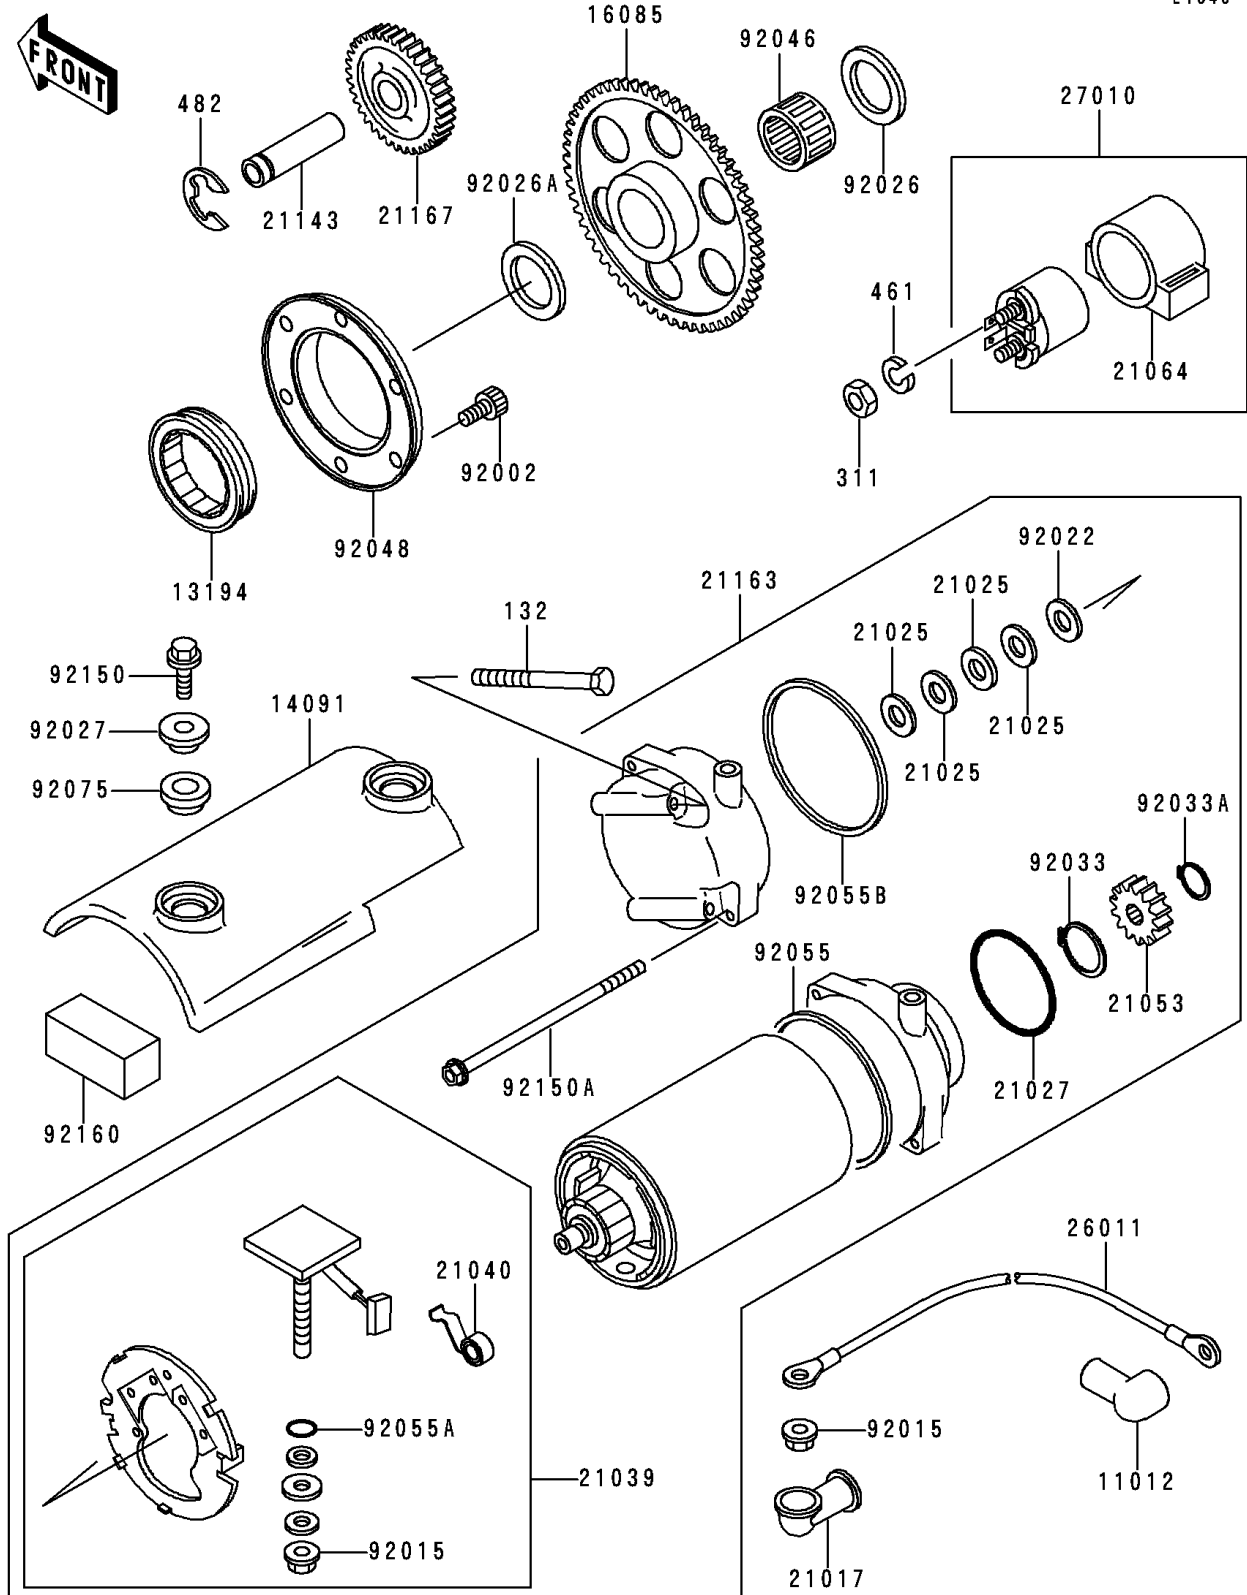

2000 ZR-7 PARTS DIAGRAM

Starter Motor

E1840

2000 ZR-7 PARTS LIST

Starter Motor

ITEM NAME	PART NUMBER	QUANTITY
BOLT-FLANGED-SMALL (Ref # 132)	132G0660	2
NUT-HEX,6MM (Ref # 311)	311B0600	2
WASHER-SPRING,6MM (Ref # 461)	461F0600	2
CIRCLIP-TYPE-E,12MM (Ref # 482)	482J0200	1
CAP,TERMINAL (Ref # 11012)	11012-1354	1
CLUTCH-ONEWAY (Ref # 13194)	13194-1086	1
COVER,STERTERMOTOR (Ref # 14091)	14091-1104	1
GEAR,STARTER,58T (Ref # 16085)	16085-1300	1
GROMMET,STARTER TERMINAL (Ref # 21017)	21017-017	1
WASHER,9.1X18X0.2 (Ref # 21025)	21025-011	4
RING-O,40MM (Ref # 21027)	21027-008	1
BRUSH,CARBON (Ref # 21039)	21039-1062	1
SPRING-BRUSH (Ref # 21040)	21040-1057	2
SPROCKET-ASSY,STARTER (Ref # 21053)	21053-004	1
DAMPER,MAGNETIC SWITCH (Ref # 21064)	21064-002	1
SHAFT,IDLE GEAR (Ref # 21143)	21143-003	1
STARTER-ELECTRIC (Ref # 21163)	21163-1222	1
GEAR-SPUR,IDLE,29T (Ref # 21167)	21167-004	1
WIRE-LEAD,STARTER MOTOR (Ref # 26011)	26011-1135	1
SWITCH,MAGNETIC (Ref # 27010)	27010-1410	1
BOLT,SOCKET,6X12 (Ref # 92002)	92002-1796	6
NUT,STARTER MOTOR (Ref # 92015)	92015-1476	2
WASHER,9.1X18X0.8 (Ref # 92022)	92022-1132	1
SPACER,25X36X3.2 (Ref # 92026)	92026-1025	1
SPACER,25.3X36X2.0 (Ref # 92026A)	92026-1533	1
COLLAR,L=7.4 (Ref # 92027)	92027-1848	2
RING-SNAP,17MM (Ref # 92033)	92033-034	1
RING-SNAP,13MM (Ref # 92033A)	92033-037	1
BEARING-NEEDLE,K253017 (Ref # 92046)	92046-056	1

2000 ZR-7 PARTS LIST

Starter Motor

ITEM NAME	PART NUMBER	QUANTITY
RACE,ONEWAY CLUTCH (Ref # 92048)	92048-1068	1
RING-O,64MM (Ref # 92055)	92055-1086	1
RING-O,4.5X2.0 (Ref # 92055A)	92055-1370	1
RING-O,STARTER MOTOR (Ref # 92055B)	92055-1381	1
DAMPER (Ref # 92075)	92075-1244	2
BOLT,FLANGED,6X16 (Ref # 92150)	92150-1506	2
BOLT,FLANGED,6X120 (Ref # 92150A)	92150-1729	2
DAMPER (Ref # 92160)	92160-1272	2