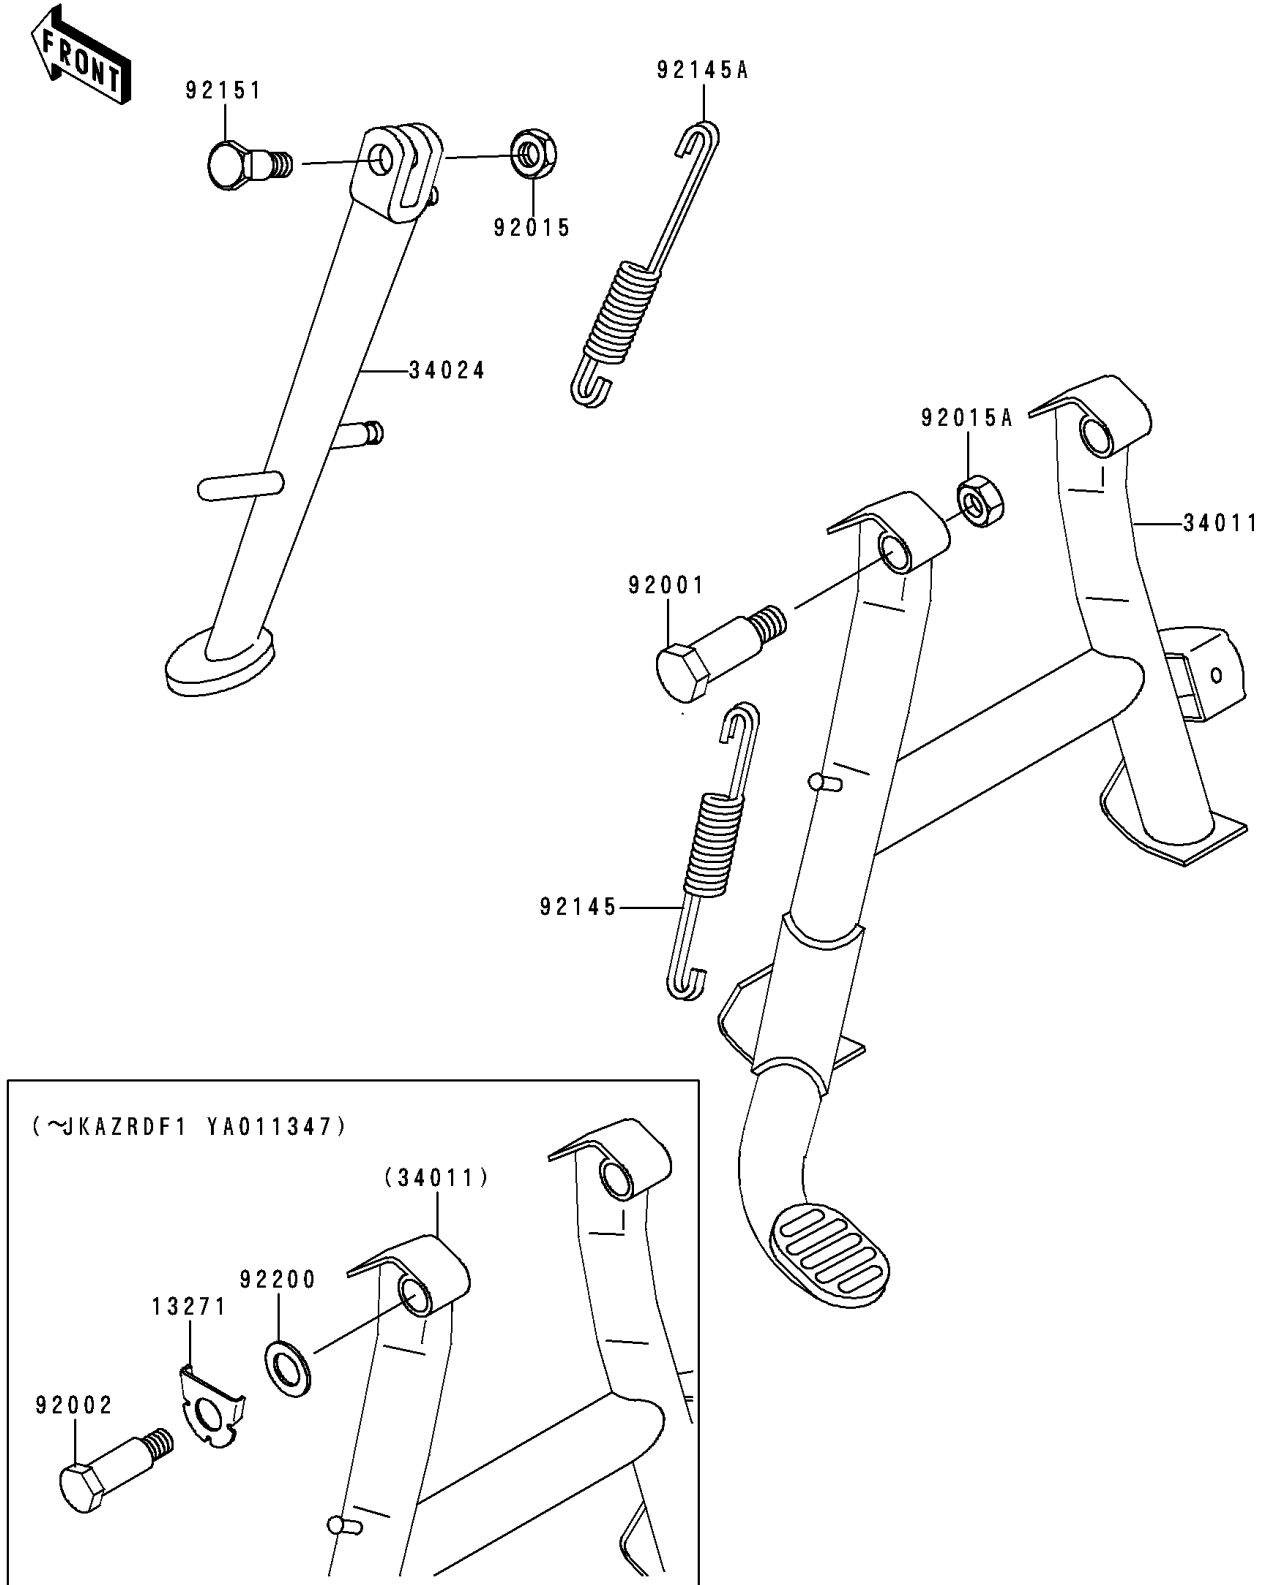

# 2000 ZR-7 PARTS DIAGRAM

Stand(s)

F2190

## 2000 ZR-7 PARTS LIST

Stand(s)

ITEM NAME	PART NUMBER	QUANTITY
PLATE (Ref # 13271)	13271-1477	2
STAND-CENTER,C.GRAY (Ref # 34011)	34011-1184-EZ	1
STAND-SIDE,C.GRAY (Ref # 34024)	34024-1367-EZ	1
BOLT,CENTER STAND (Ref # 92001)	92001-1214	2
BOLT,CENTER STAND (Ref # 92002)	92002-1518	2
NUT,LOCK,10MM,BLACK (Ref # 92015)	92015-1188	1
NUT,LOCK,10MM,BLACK (Ref # 92015A)	92015-1188	2
SPRING,CENTER STAND (Ref # 92145)	92145-1236	1
SPRING,SIDE STAND (Ref # 92145A)	92145-1262	1
BOLT,SIDE STAND (Ref # 92151)	92151-1531	1
WASHER,14.3X24X1 (Ref # 92200)	92200-1527	2