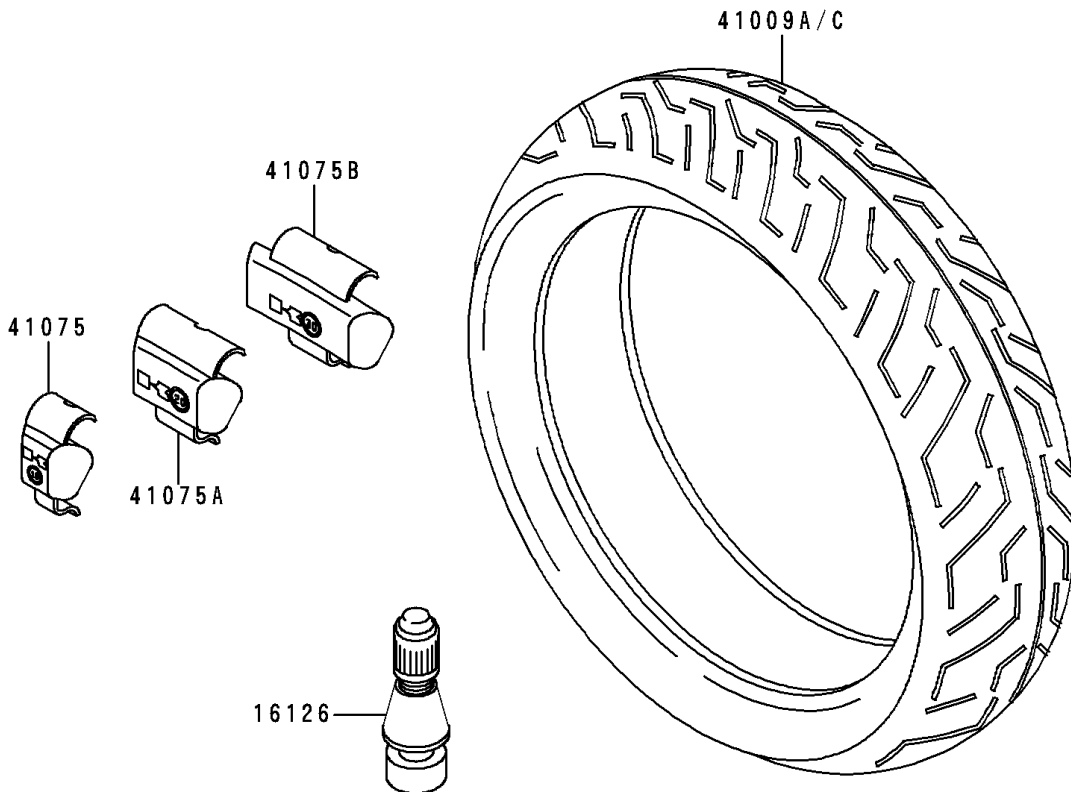

# 2000 ZR-7 PARTS DIAGRAM

Tires

F2210

## 2000 ZR-7 PARTS LIST

### Tires

| ITEM NAME                                     | PART NUMBER | QUANTITY |
|-----------------------------------------------|-------------|----------|
| VALVE,TIRE (Ref # 16126)                      | 16126-1140  | 2        |
| TIRE,FR,120/70ZR17(58W),BT57F (Ref # 41009)   | 41009-1247  | 1        |
| TIRE,RR,160/60ZR17(69W),BT57R (Ref # 41009A)  | 41009-1248  | 1        |
| TIRE,FR,120/70ZR17(58W),D205FT (Ref # 41009B) | 41009-1272  | 1        |
| TIRE,RR,160/60ZR17(69W),D205J (Ref # 41009C)  | 41009-1273  | 1        |
| BALANCER-WHEEL,10G,SILVER (Ref # 41075)       | 41075-1014  | AR       |
| BALANCER-WHEEL,20G,SILVER (Ref # 41075A)      | 41075-1015  | AR       |
| BALANCER-WHEEL,30G,SILVER (Ref # 41075B)      | 41075-1016  | AR       |