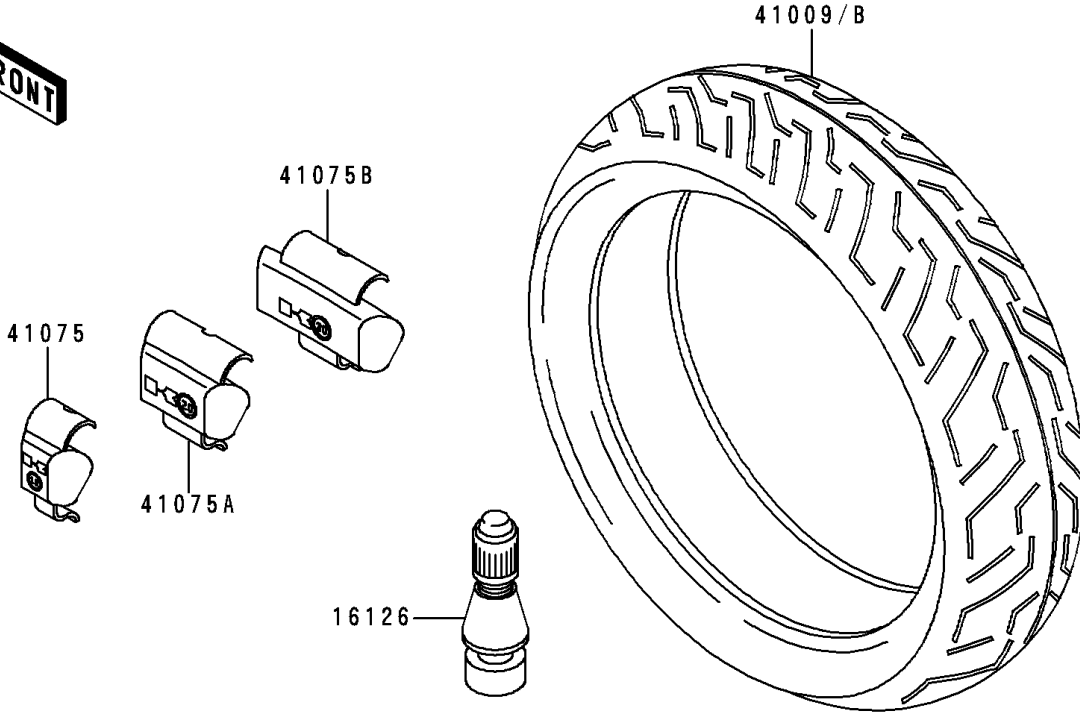

# 2000 ZR-7 PARTS DIAGRAM

Tires

F2210

## 2000 ZR-7 PARTS LIST

### Tires

| ITEM NAME                                     | PART NUMBER | QUANTITY |
|-----------------------------------------------|-------------|----------|
| VALVE,TIRE (Ref # 16126)                      | 16126-1140  | 2        |
| TIRE,FR,120/70ZR17(58W),BT57F (Ref # 41009)   | 41009-1247  | 1        |
| TIRE,RR,160/60ZR17(69W),BT57R (Ref # 41009A)  | 41009-1248  | 1        |
| TIRE,FR,120/70ZR17(58W),D205FT (Ref # 41009B) | 41009-1272  | 1        |
| TIRE,RR,160/60ZR17(69W),D205J (Ref # 41009C)  | 41009-1273  | 1        |
| BALANCER-WHEEL,10G,SILVER (Ref # 41075)       | 41075-1014  | AR       |
| BALANCER-WHEEL,20G,SILVER (Ref # 41075A)      | 41075-1015  | AR       |
| BALANCER-WHEEL,30G,SILVER (Ref # 41075B)      | 41075-1016  | AR       |