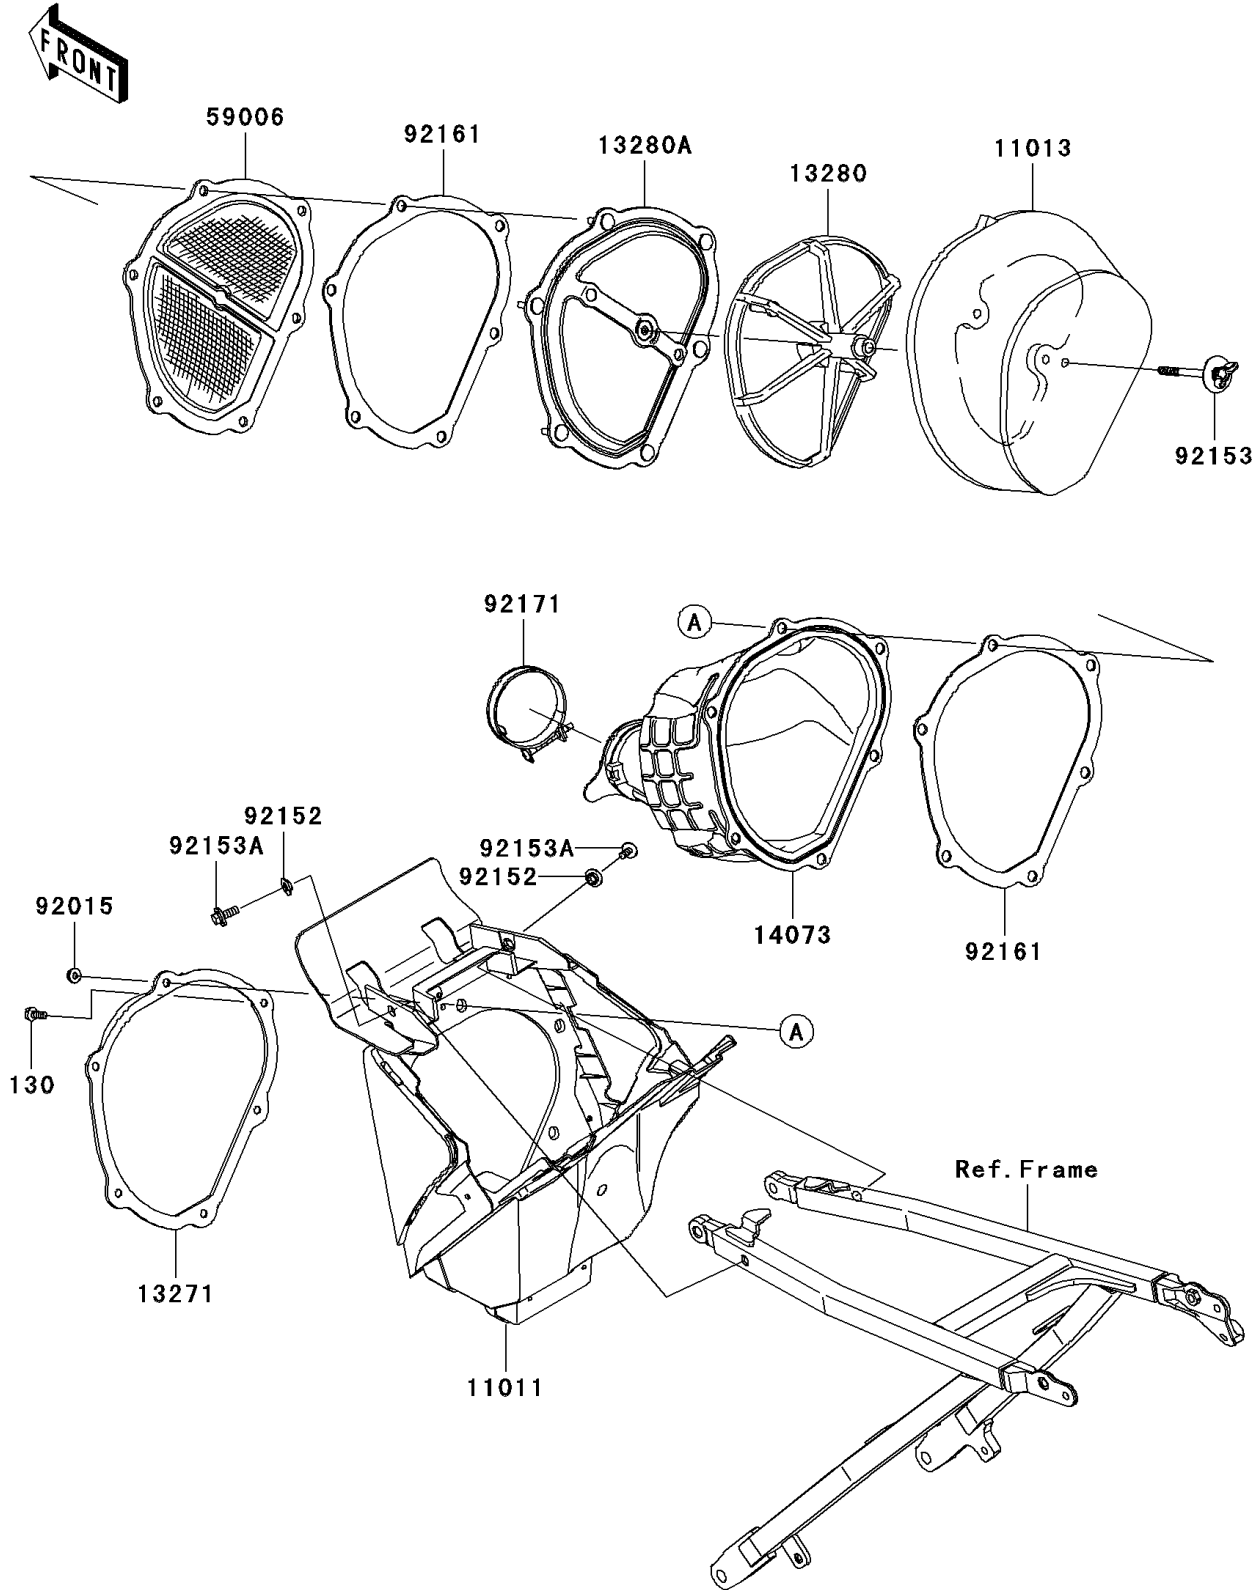

2009 KX™ 250F PARTS DIAGRAM

Air Cleaner

E1130

2009 KX™ 250F PARTS LIST

Air Cleaner

ITEM NAME	PART NUMBER	QUANTITY
BOLT-FLANGED,5X12 (Ref # 130)	130BA0512	1
CASE-AIR FILTER (Ref # 11011)	11011-0148	1
ELEMENT-AIR FILTER (Ref # 11013)	11013-0011	1
PLATE,DUCT FITTING (Ref # 13271)	13271-0730	1
HOLDER,ELEMENT (Ref # 13280)	13280-0108	1
HOLDER (Ref # 13280A)	13280-0170	1
DUCT,FUNNEL (Ref # 14073)	14073-0270	1
ARRESTER-FLAME (Ref # 59006)	59006-0011	1
NUT,FLANGED,5MM (Ref # 92015)	92015-1259	5
COLLAR (Ref # 92152)	92152-0275	2
BOLT,6X75 (Ref # 92153)	92153-0623	1
BOLT,6X16 (Ref # 92153A)	92153-0863	2
DAMPER (Ref # 92161)	92161-0213	2
CLAMP,DUCT,62MM (Ref # 92171)	92171-0651	1