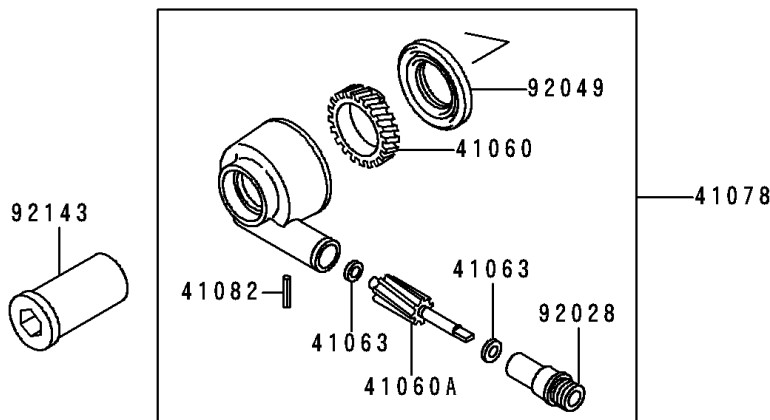

# 2000 ZR-7 PARTS DIAGRAM

Front Wheel

F2230

## 2000 ZR-7 PARTS LIST

### Front Wheel

| ITEM NAME                               | PART NUMBER   | QUANTITY |
|---|---------------|----------|
| BEARING-BALL,#6203UUC3 (Ref # 601)      | 601B6203UU    | 2        |
| GEAR-METER SCREW,24T (Ref # 41060)      | 41060-1025    | 1        |
| GEAR-METER SCREW,9T (Ref # 41060A)      | 41060-1123    | 1        |
| WASHER,5.1X9X0.4 (Ref # 41063)          | 41063-001     | 2        |
| RECEIVER-SPEEDOMETER (Ref # 41064)      | 41064-1006    | 1        |
| AXLE,FR (Ref # 41068)                   | 41068-1255    | 1        |
| WHEEL-ASSY,FR,C.GRAY (Ref # 41073)      | 41073-1644-DH | 1        |
| CASE-ASSY-METER GEAR (Ref # 41078)      | 41078-1069    | 1        |
| PIN,SPRING (Ref # 41082)                | 41082-001     | 1        |
| BUSHING,SPEEDOMETER (Ref # 92028)       | 92028-1066    | 1        |
| RING-SNAP,40MM (Ref # 92033)            | 92033-1040    | 1        |
| RING-SNAP,42MM (Ref # 92033A)           | 92033-1041    | 1        |
| SEAL-OIL,BJN30427-C3 (Ref # 92049)      | 92049-1057    | 1        |
| SEAL-OIL,AG1258AO (Ref # 92049A)        | 92049-1110    | 1        |
| COLLAR,FR AXLE,NUT,L=42.5 (Ref # 92143) | 92143-1206    | 1        |
| COLLAR,FR HUB,L=81.5 (Ref # 92152)      | 92152-1159    | 1        |
| COLLAR,FR AXLE,RH,L=25.5 (Ref # 92152A) | 92152-1160    | 1        |