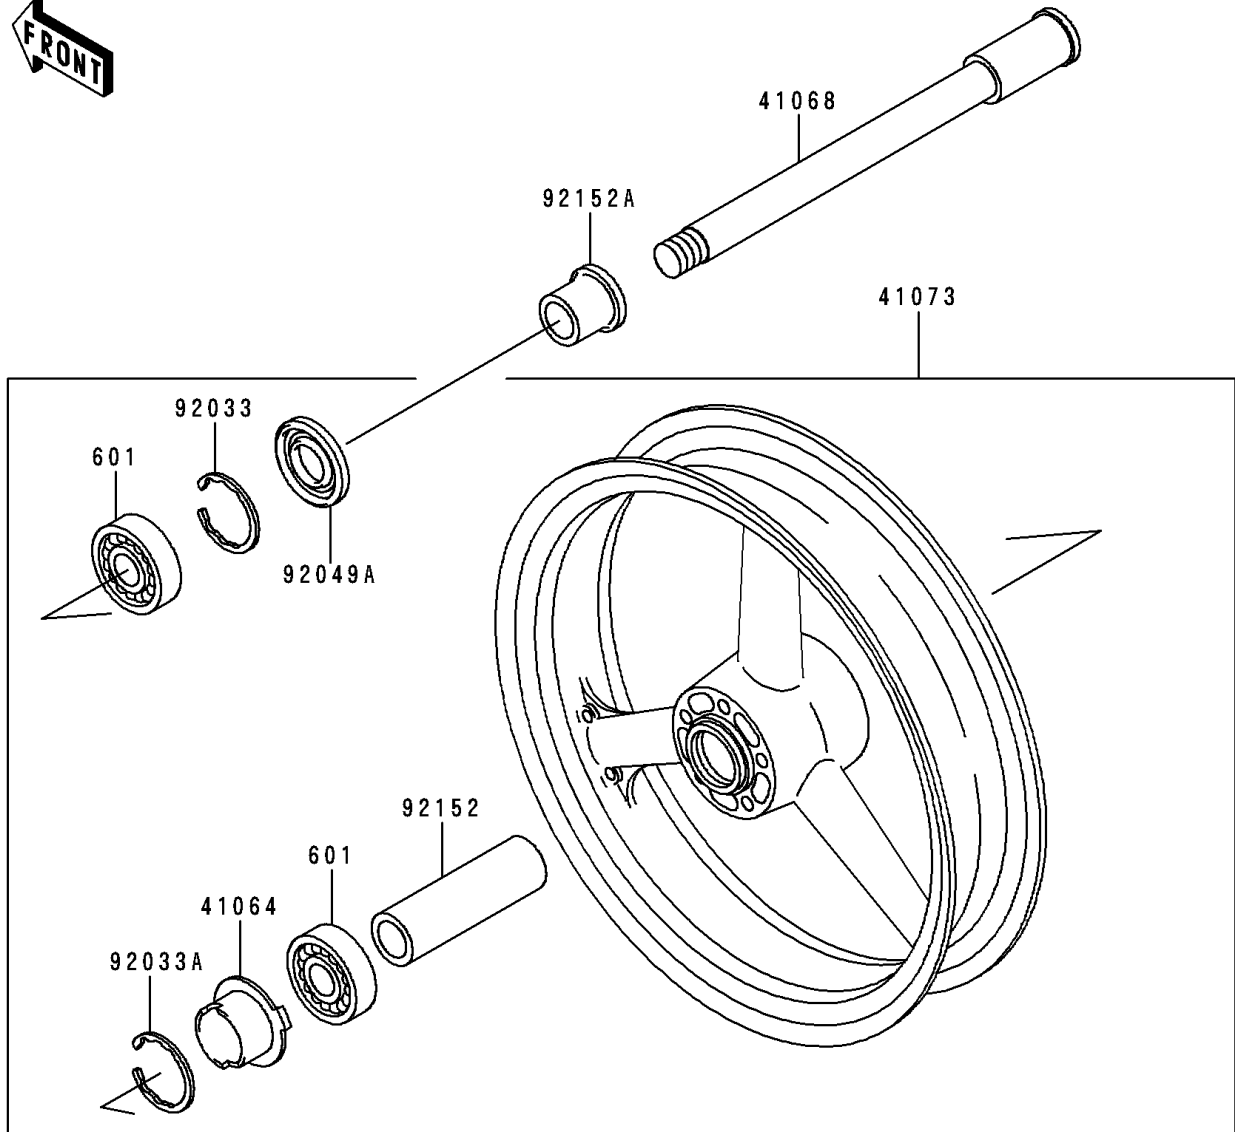

# 2000 ZR-7 PARTS DIAGRAM

Front Wheel

F2230

## 2000 ZR-7 PARTS LIST

### Front Wheel

| ITEM NAME                               | PART NUMBER   | QUANTITY |
|---|---------------|----------|
| BEARING-BALL,#6203UUC3 (Ref # 601)      | 601B6203UU    | 2        |
| GEAR-METER SCREW,24T (Ref # 41060)      | 41060-1025    | 1        |
| GEAR-METER SCREW,9T (Ref # 41060A)      | 41060-1123    | 1        |
| WASHER,5.1X9X0.4 (Ref # 41063)          | 41063-001     | 2        |
| RECEIVER-SPEEDOMETER (Ref # 41064)      | 41064-1006    | 1        |
| AXLE,FR (Ref # 41068)                   | 41068-1255    | 1        |
| WHEEL-ASSY,FR,C.GRAY (Ref # 41073)      | 41073-1644-DH | 1        |
| CASE-ASSY-METER GEAR (Ref # 41078)      | 41078-1069    | 1        |
| PIN,SPRING (Ref # 41082)                | 41082-001     | 1        |
| BUSHING,SPEEDOMETER (Ref # 92028)       | 92028-1066    | 1        |
| RING-SNAP,40MM (Ref # 92033)            | 92033-1040    | 1        |
| RING-SNAP,42MM (Ref # 92033A)           | 92033-1041    | 1        |
| SEAL-OIL,BJN30427-C3 (Ref # 92049)      | 92049-1057    | 1        |
| SEAL-OIL,AG1258AO (Ref # 92049A)        | 92049-1110    | 1        |
| COLLAR,FR AXLE,NUT,L=42.5 (Ref # 92143) | 92143-1206    | 1        |
| COLLAR,FR HUB,L=81.5 (Ref # 92152)      | 92152-1159    | 1        |
| COLLAR,FR AXLE,RH,L=25.5 (Ref # 92152A) | 92152-1160    | 1        |