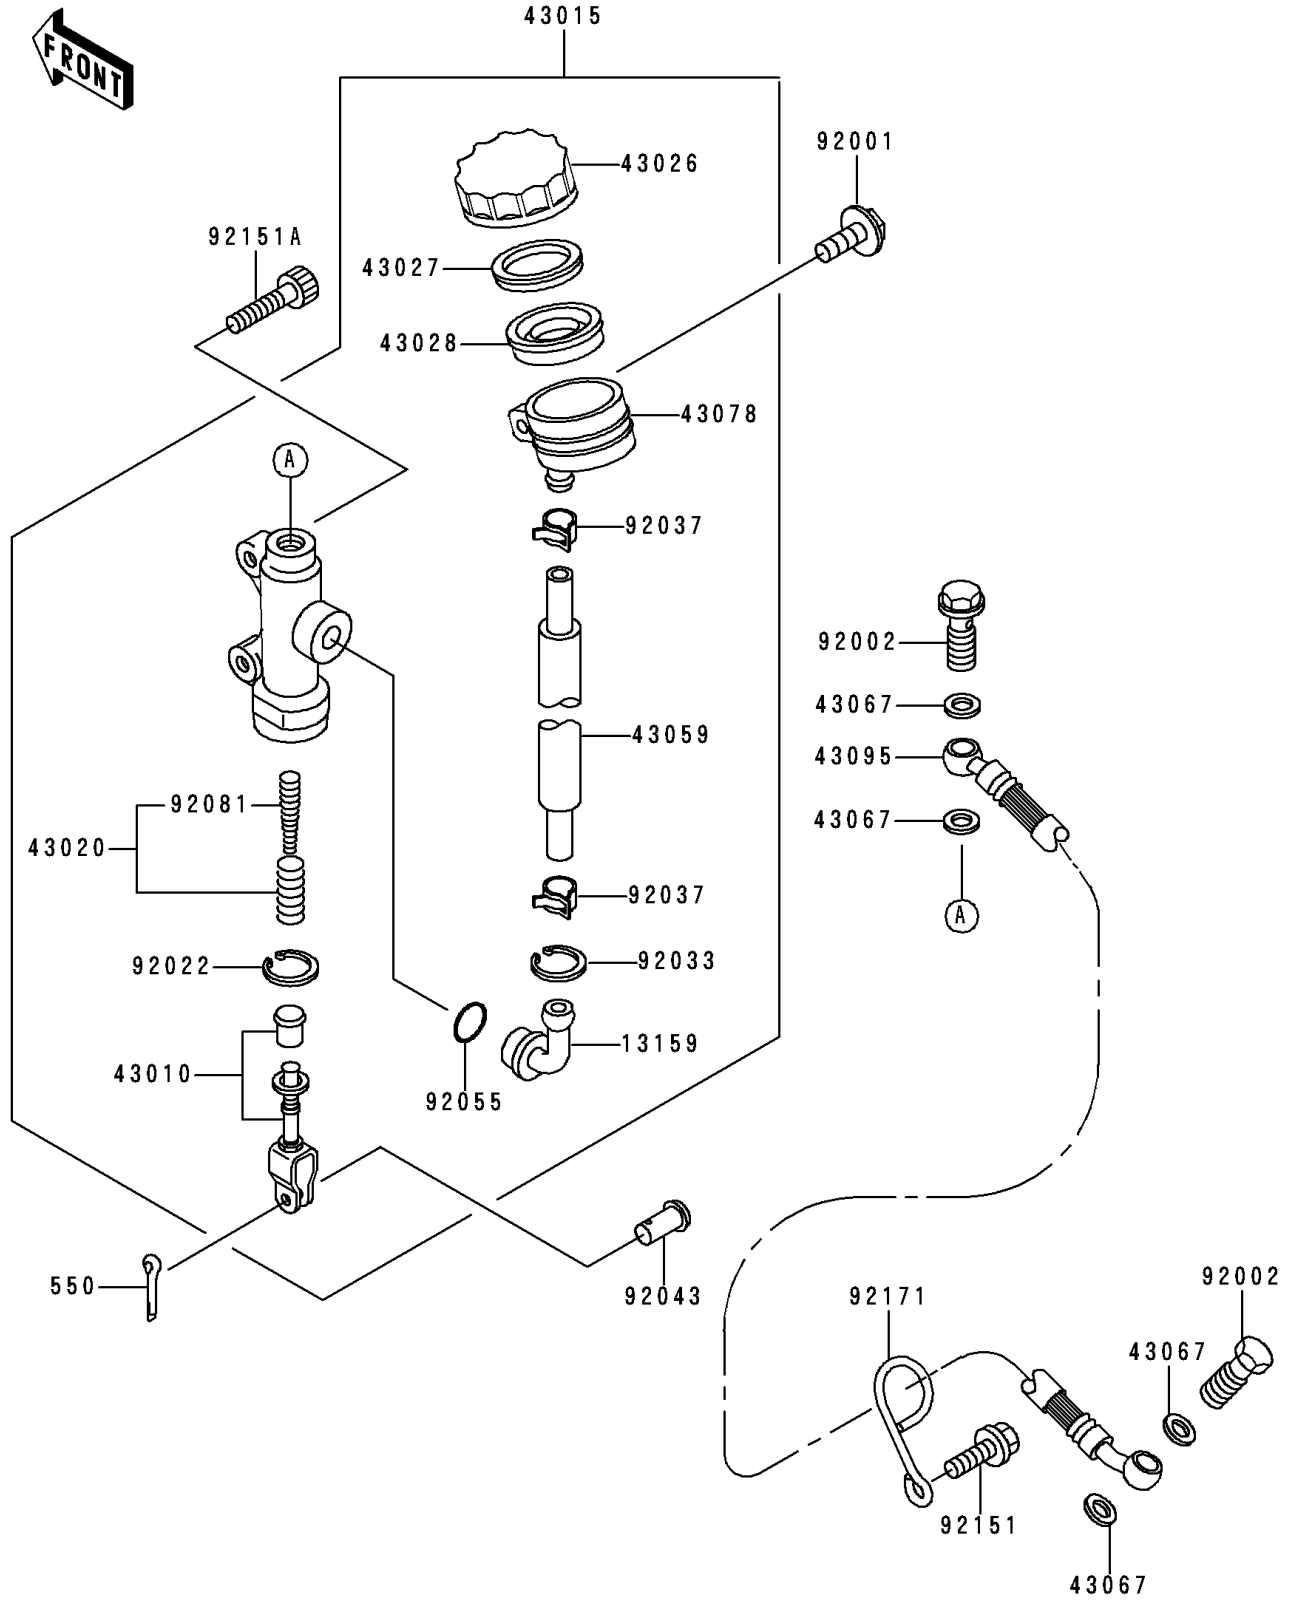

2000 ZR-7 PARTS DIAGRAM

Rear Master Cylinder

F2293

2000 ZR-7 PARTS LIST

Rear Master Cylinder

ITEM NAME	PART NUMBER	QUANTITY
PIN-COTTER,2.0X15 (Ref # 550)	550D2015	1
CONNECTOR,RR MASTER CYLINDER (Ref # 13159)	13159-1052	1
ROD-ASSY-BRAKE (Ref # 43010)	43010-1083	1
CYLINDER-ASSY-MASTER,RR (Ref # 43015)	43015-1645	1
PISTON-COMP-BRAKE (Ref # 43020)	43020-1057	1
CAP-BRAKE (Ref # 43026)	43026-1051	1
PLATE-DIAPHRAGM (Ref # 43027)	43027-1051	1
DIAPHRAGM,MASTER CYLINDER (Ref # 43028)	43028-1057	1
HOSE-BRAKE,RR MASTER CYLINDER (Ref # 43059)	43059-1545	1
WASHER,10.5X15X1.5 (Ref # 43067)	43067-001	4
RESERVOIR,RR MASTER CYLINDER (Ref # 43078)	43078-1165	1
HOSE-BRAKE,RR (Ref # 43095)	43095-1142	1
BOLT,W/P,6X16 (Ref # 92001)	92001-1860	1
BOLT,OIL,L=23 (Ref # 92002)	92002-1907	2
WASHER,CIRCRIP (Ref # 92022)	92022-1601	1
RING-SNAP,20.5MM (Ref # 92033)	92033-1186	1
CLAMP,BRAKE HOSE (Ref # 92037)	92037-1547	2
PIN,8MM (Ref # 92043)	92043-1303	1
RING-O,MASTER CYLINDER (Ref # 92055)	92055-1251	1
SPRING,MASTER CYLINDER (Ref # 92081)	92081-1737	1
BOLT,6X12 (Ref # 92151)	92151-1133	1
BOLT,SOCKET,8X35 (Ref # 92151A)	92151-1535	2
CLAMP,HOSE (Ref # 92171)	92171-1073	1