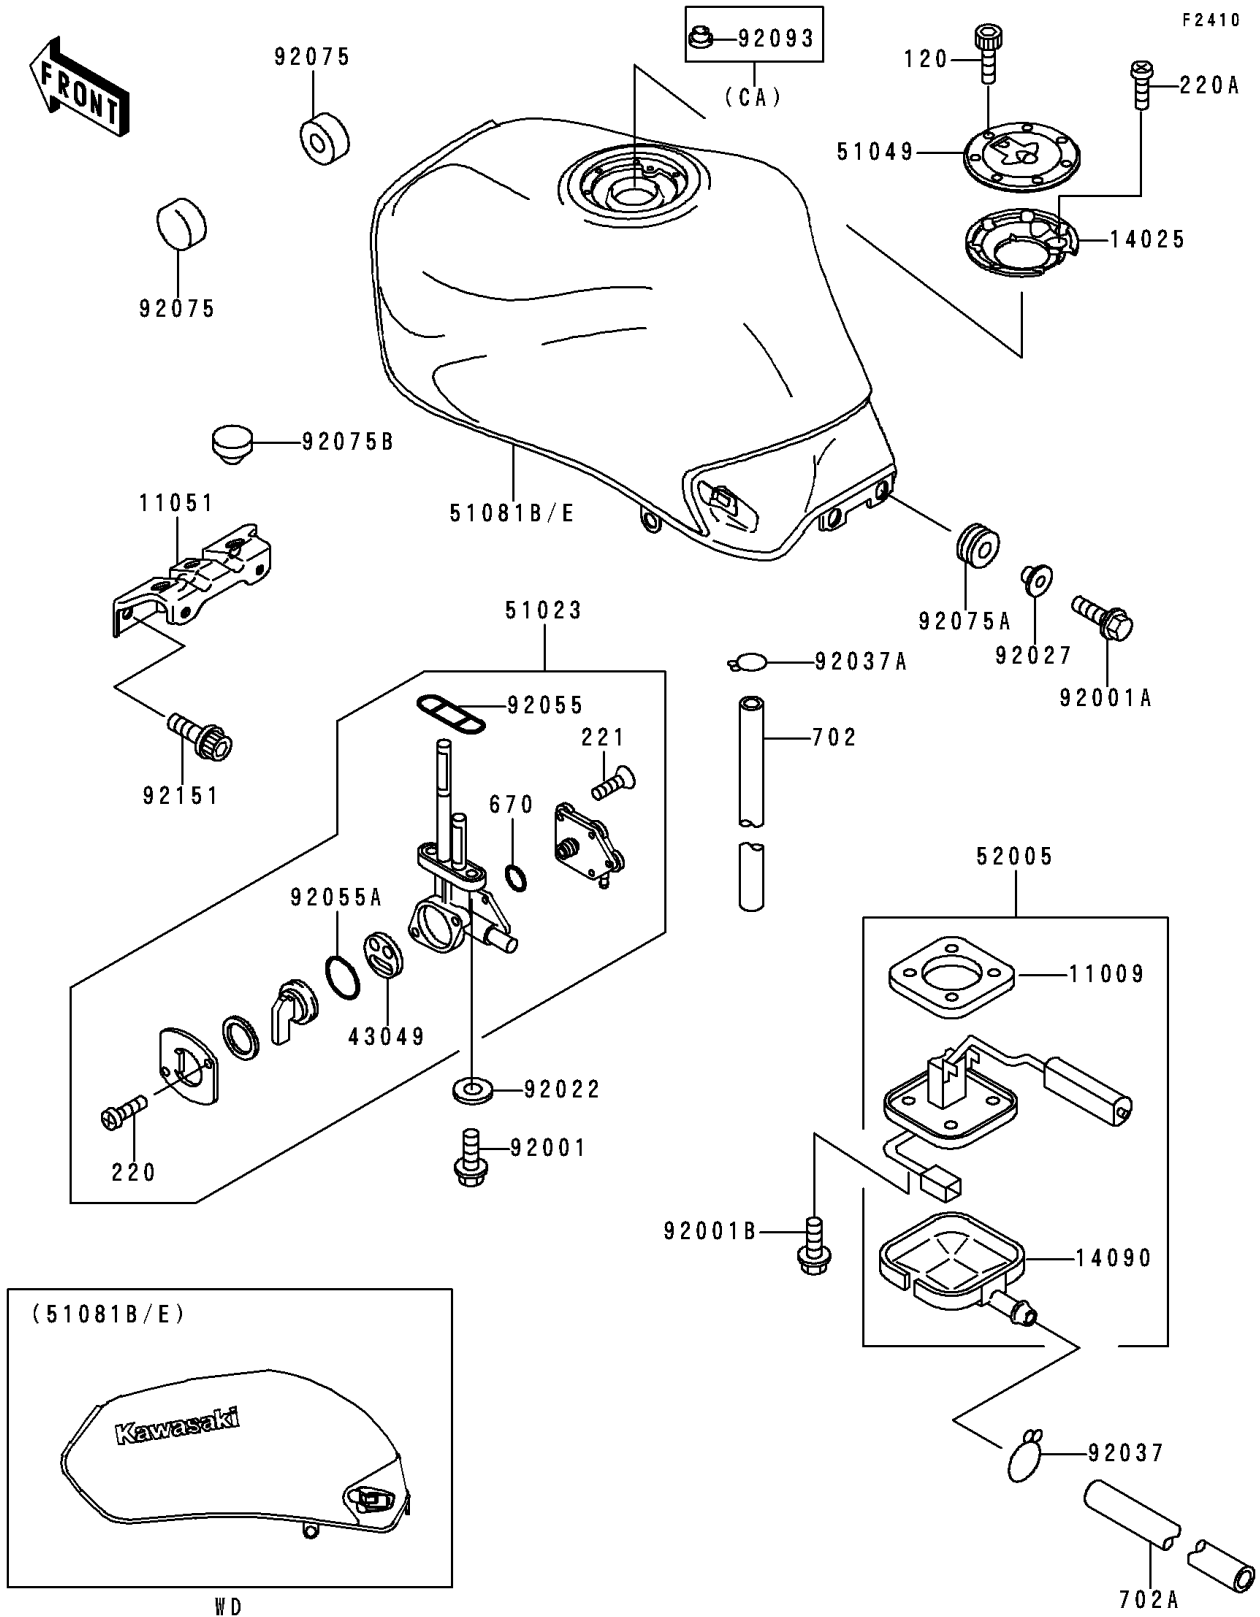

2000 ZR-7 PARTS DIAGRAM

Fuel Tank

2000 ZR-7 PARTS LIST

Fuel Tank

ITEM NAME	PART NUMBER	QUANTITY
BOLT-SOCKET (Ref # 120)	120S0512	7
SCREW-PAN-CROS (Ref # 220)	220B0308	2
SCREW-PAN-CROS (Ref # 220A)	220C0508	1
SCREW-CSK-CROS,4X14 (Ref # 221)	221B0414	5
O RING,4MM (Ref # 670)	670B1504	1
TUBE-RUBBER,7X10X550 (Ref # 702)	702A07550	1
GASKET,FUEL GAUGE (Ref # 11009)	11009-1656	1
BRACKET,FUEL TANK (Ref # 11051)	11051-1477	1
COVER,TANK CAP (Ref # 14025)	14025-1913	1
COVER,FUEL GAUGE (Ref # 14090)	14090-1624	1
PACKING,TAP VALVE (Ref # 43049)	43049-1066	1
TAP-ASSY,FUEL (Ref # 51023)	51023-1258	1
CAP-TANK,FUEL (Ref # 51049)	51049-1091	1
GAUGE,FUEL (Ref # 52005)	52005-1130	1
BOLT,6X20 (Ref # 92001)	92001-1091	2
BOLT,6X25 (Ref # 92001A)	92001-1524	2
BOLT,FUEL GAUGE (Ref # 92001B)	92001-1705	4
WASHER,6.2X11X1.5 (Ref # 92022)	92022-183	2
COLLAR,L=13.1 (Ref # 92027)	92027-251	2
CLAMP,TUBE (Ref # 92037)	92037-147	1
CLAMP (Ref # 92037A)	92037-1712	1
RING-O,FUEL TAP PACKING (Ref # 92055)	92055-1112	1
RING-O,TAP LEVER (Ref # 92055A)	92055-1419	1
DAMPER,FUEL TANK (Ref # 92075)	92075-101	2
DAMPER (Ref # 92075A)	92075-1690	2
DAMPER (Ref # 92075B)	92075-1737	2
BOLT,SOCKET,8X12 (Ref # 92151)	92151-1592	2
TUBE-RUBBER,7X10X800 (Ref # 702A)	702A07800	1
TANK-COMP-FUEL,C.L.BLUE (Ref # 51081B)	51081-5141-E1	1

2000 ZR-7 PARTS LIST

Fuel Tank

ITEM NAME	PART NUMBER	QUANTITY
TANK-COMP-FUEL,C.L.BLUE (Ref # 51081E)	51081-5181-E1	1
SEAL,FUEL TANK CAP (Ref # 92093)	92093-1030	1