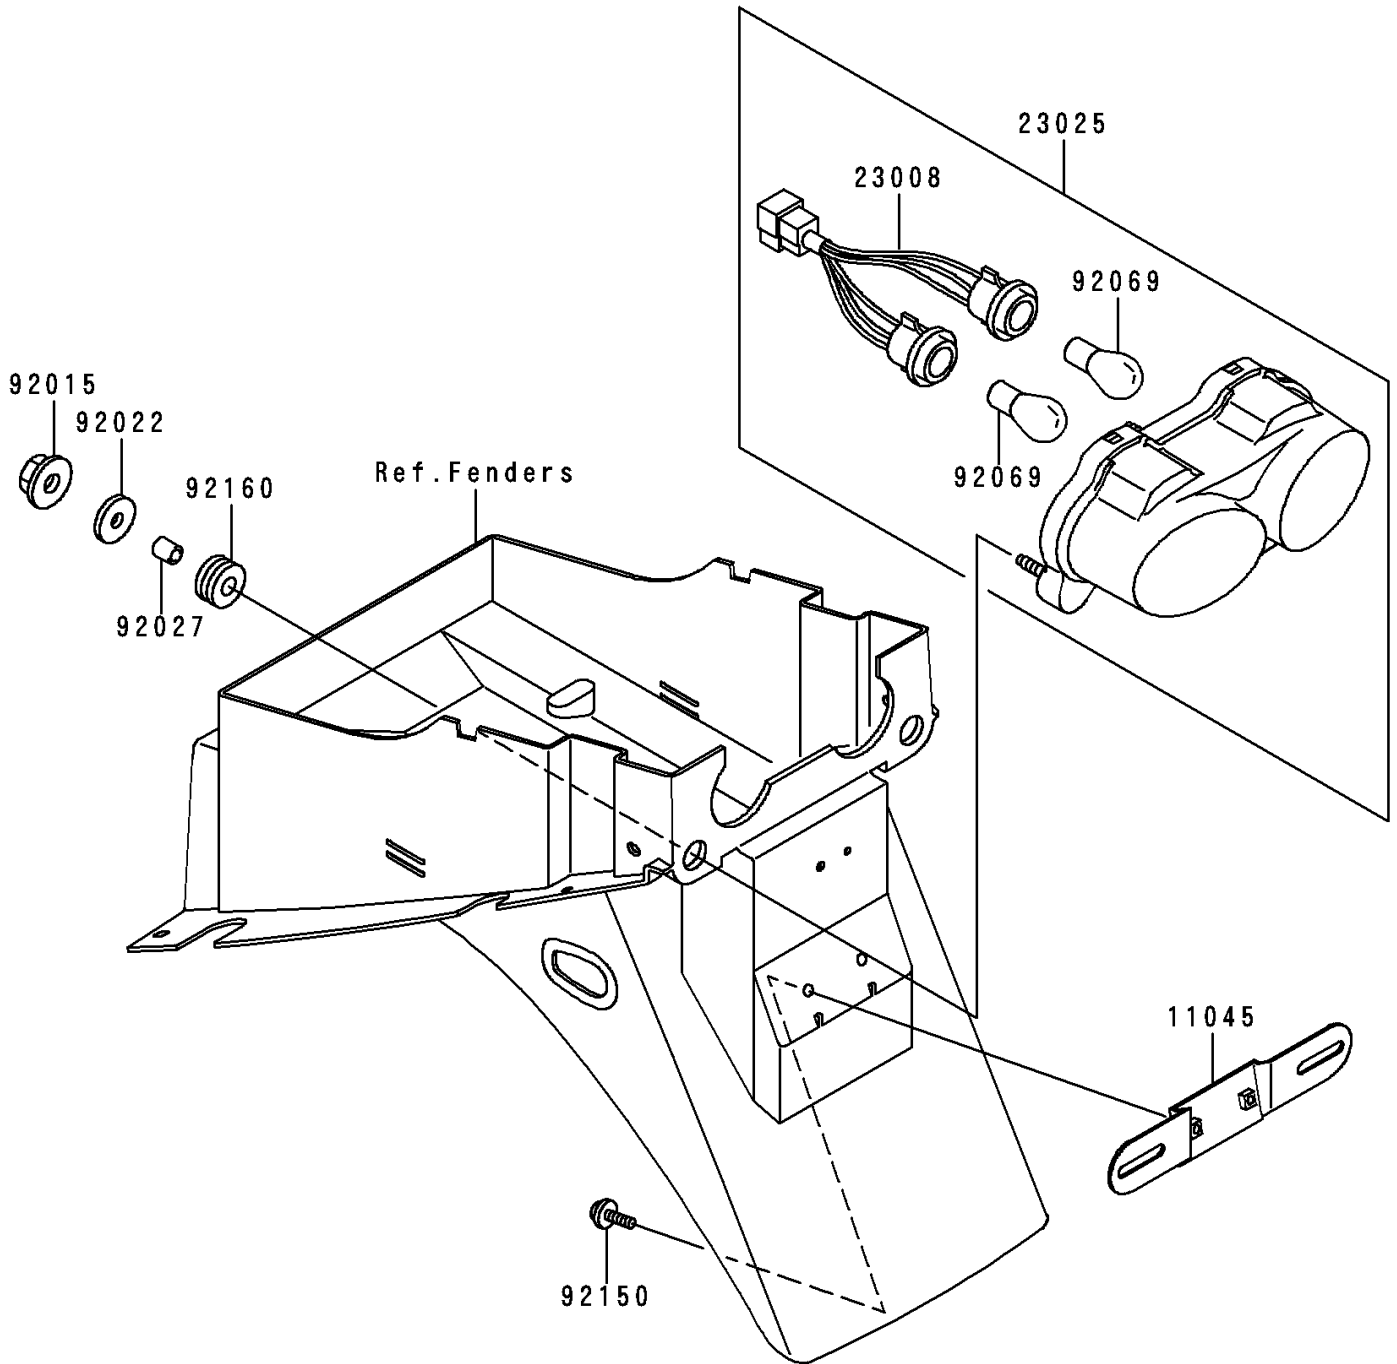

2000 ZR-7 PARTS DIAGRAM

Taillight(s)

F2720

2000 ZR-7 PARTS LIST

Taillight(s)

ITEM NAME	PART NUMBER	QUANTITY
BRACKET,LICENSE (Ref # 11045)	11045-1387	1
SOCKET-ASSY,TAIL LAMP (Ref # 23008)	23008-1364	1
LAMP-TAIL (Ref # 23025)	23025-1269	1
NUT,FLANGED,6MM (Ref # 92015)	92015-1367	3
WASHER,6.5X20X1.6 (Ref # 92022)	92022-1557	3
COLLAR,6.8X10X12 (Ref # 92027)	92027-162	3
BULB,12V 27/8W (Ref # 92069)	92069-059	2
BOLT,6X16 (Ref # 92150)	92150-1909	2
DAMPER (Ref # 92160)	92160-1162	3