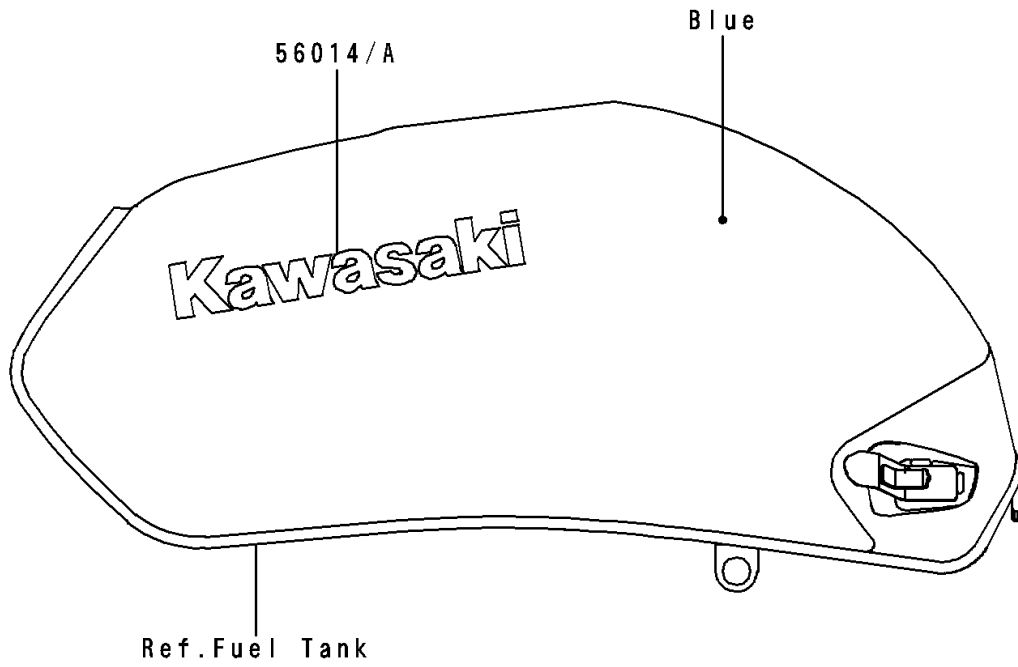

2000 ZR-7 PARTS DIAGRAM

Decals

F2861

2000 ZR-7 PARTS LIST

Decals

ITEM NAME	PART NUMBER	QUANTITY
EMBLEM,FUEL TANK,LH,KAWASAKI (Ref # 56014)	56014-1381	1
EMBLEM,FUEL TANK,RH,KAWASAKI (Ref # 56014A)	56014-1382	1
MARK,SEAT COVER,ZR-7 (Ref # 56052)	56052-1064	2