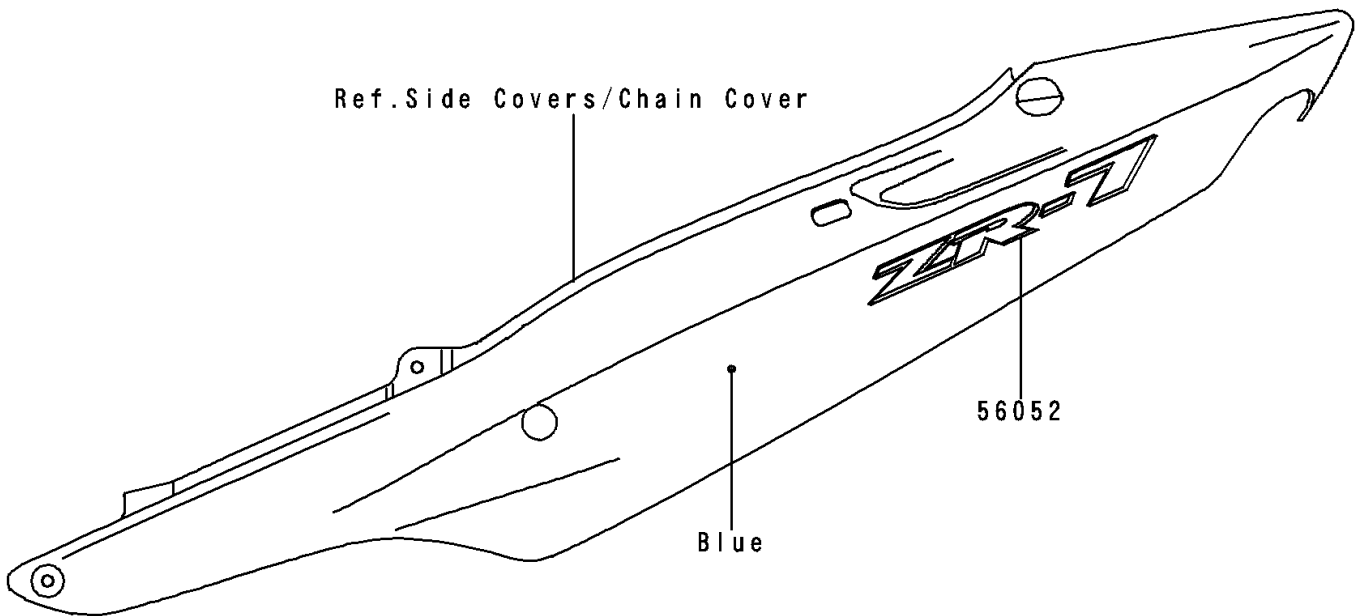

2000 ZR-7 PARTS DIAGRAM

Decals

F2861

2000 ZR-7 PARTS LIST

Decals

ITEM NAME	PART NUMBER	QUANTITY
EMBLEM,FUEL TANK,LH,KAWASAKI (Ref # 56014)	56014-1381	1
EMBLEM,FUEL TANK,RH,KAWASAKI (Ref # 56014A)	56014-1382	1
MARK,SEAT COVER,ZR-7 (Ref # 56052)	56052-1064	2