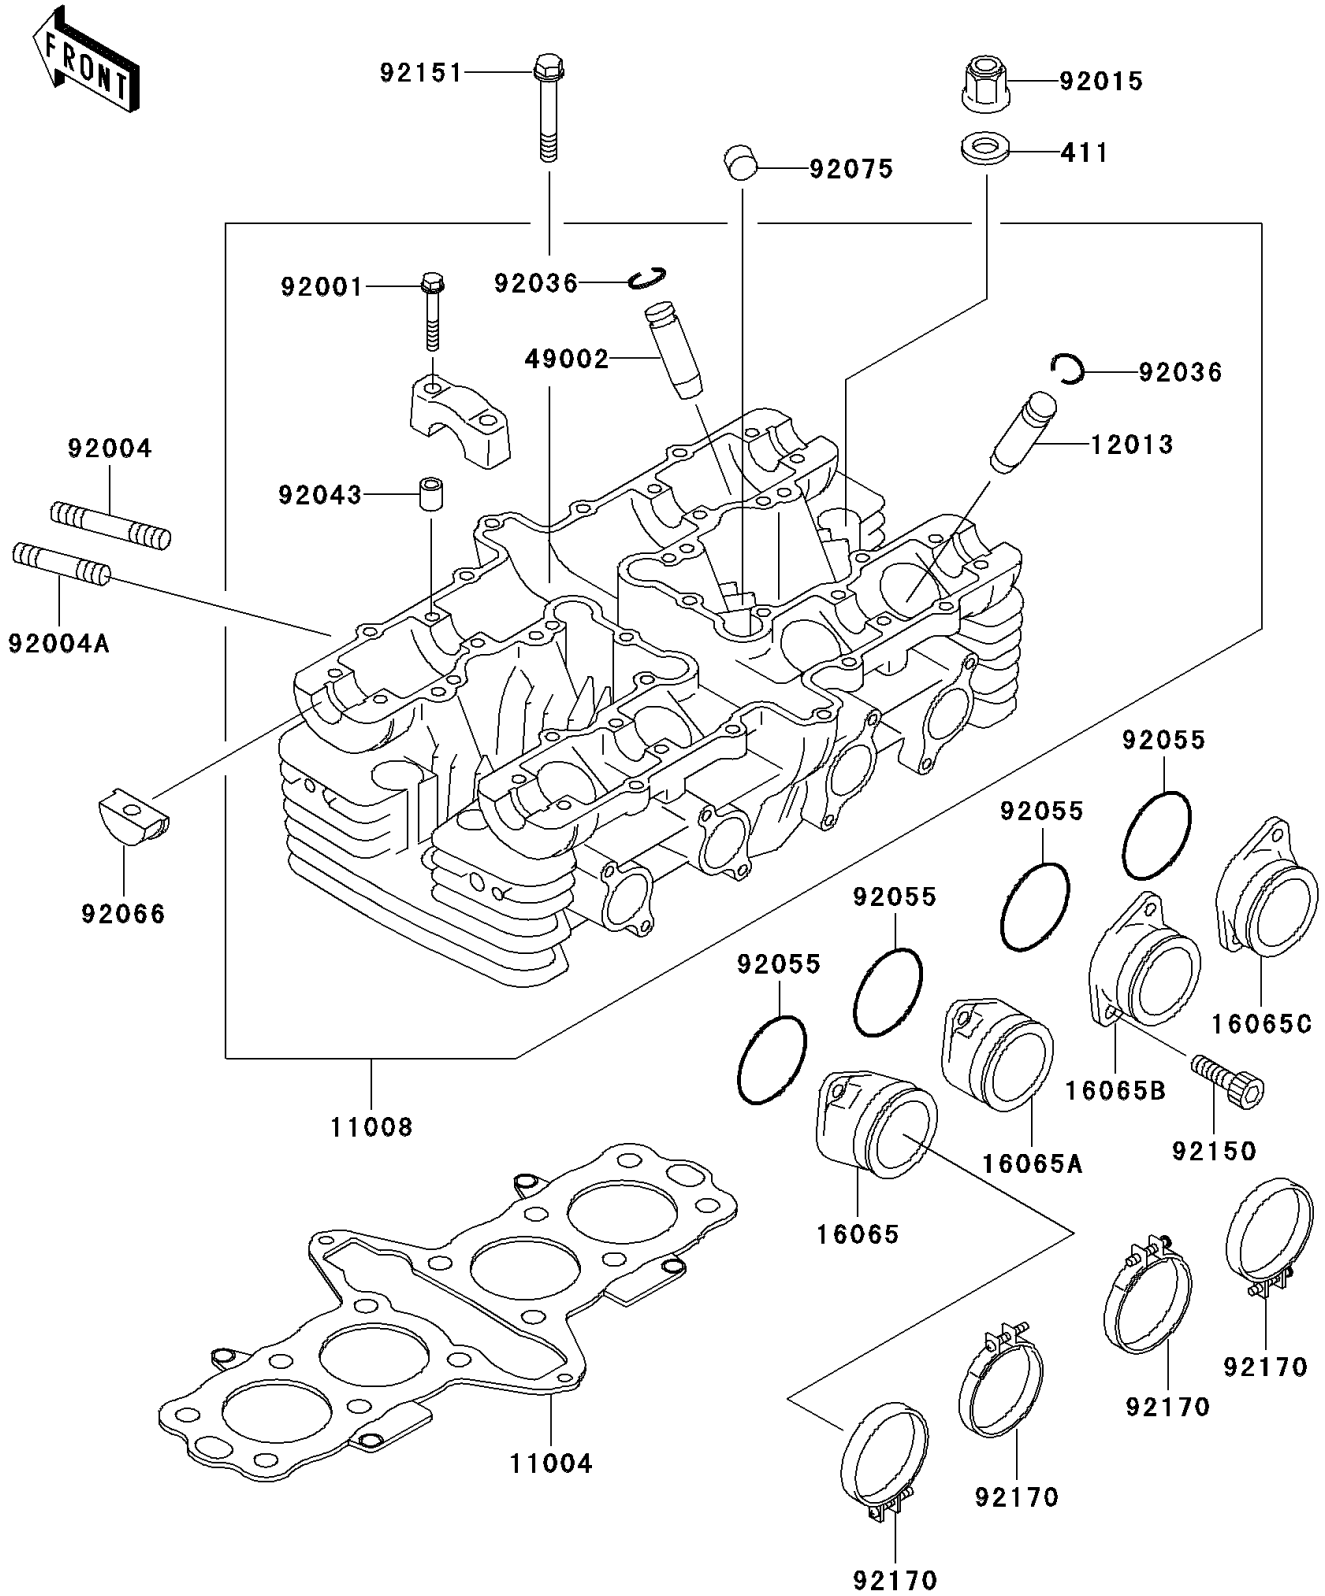

2004 ZR-7S (Canada Only) PARTS DIAGRAM

Cylinder Head

E1111

2004 ZR-7S (Canada Only) PARTS LIST

Cylinder Head

| ITEM NAME | PART NUMBER | QUANTITY |
|-------------------------------------|-------------|----------|
| WASHER-PLAIN,10MM (Ref # 411) | 411B1000 | 12 |
| GASKET-HEAD (Ref # 11004) | 11004-1342 | 1 |
| HEAD-COMP-CYLINDER (Ref # 11008) | 11008-1363 | 1 |
| GUIDE-VALVE,INTAKE (Ref # 12013) | 12013-009 | AR |
| HOLDER-CARBURETOR,#1 (Ref # 16065) | 16065-1256 | 1 |
| HOLDER-CARBURETOR,#2 (Ref # 16065A) | 16065-1257 | 1 |
| HOLDER-CARBURETOR,#3 (Ref # 16065B) | 16065-1258 | 1 |
| HOLDER-CARBURETOR,#4 (Ref # 16065C) | 16065-1259 | 1 |
| GUIDE-VALVE,EXHAUST (Ref # 49002) | 49002-1002 | AR |
| BOLT,FLANGED,6X38 (Ref # 92001) | 92001-1105 | 16 |
| STUD,8X35 (Ref # 92004) | 92004-1208 | 4 |
| STUD,8X28.5 (Ref # 92004A) | 92004-1209 | 4 |
| NUT,FLANGED CAP,10MM (Ref # 92015) | 92015-076 | 12 |
| RING-SNAP,VALVE GUIDE (Ref # 92036) | 92036-023 | 8 |
| PIN,6.2X8X14 (Ref # 92043) | 92043-1263 | 16 |
| RING-O,32MM (Ref # 92055) | 92055-1256 | 4 |
| PLUG,HEAD COVER (Ref # 92066) | 92066-1509 | 4 |
| DAMPER (Ref # 92075) | 92075-182 | 4 |
| BOLT,SOCKET,6X14 (Ref # 92150) | 92150-1818 | 8 |
| BOLT,8X43 (Ref # 92151) | 92151-1485 | 2 |
| CLAMP (Ref # 92170) | 92170-1438 | 4 |