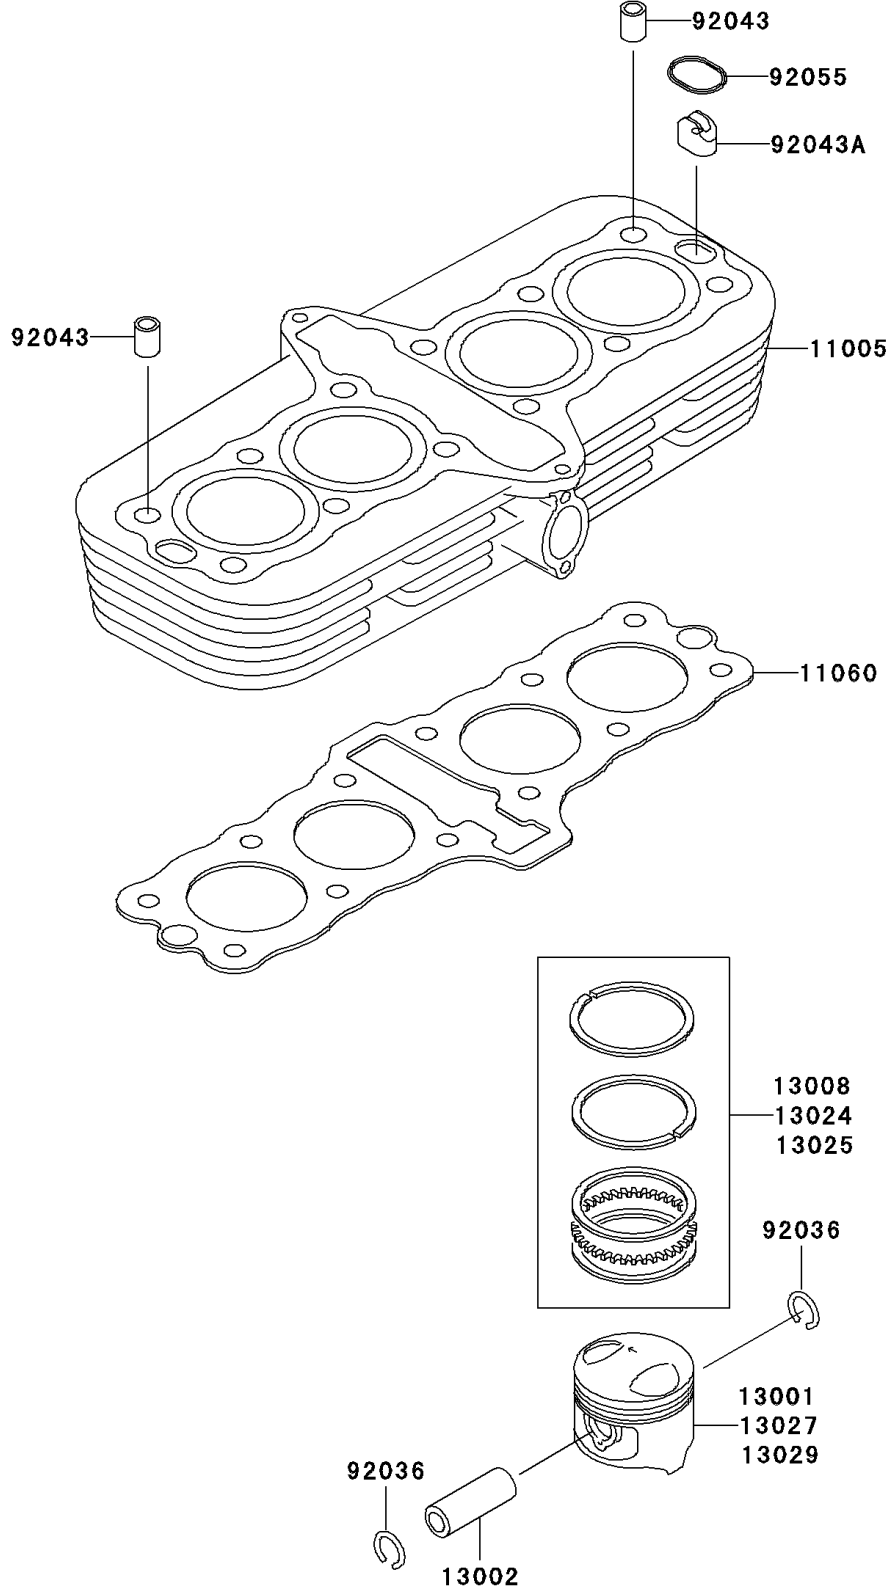

2003 ZR-7S PARTS DIAGRAM

Cylinder/Piston(s)

E1120

2003 ZR-7S PARTS LIST

Cylinder/Piston(s)

ITEM NAME	PART NUMBER	QUANTITY
CYLINDER-ENGINE (Ref # 11005)	11005-1899	1
GASKET,CYLINDER BASE (Ref # 11060)	11060-1898	1
PISTON-ENGINE,STD (Ref # 13001)	13001-1572	4
PIN-PISTON (Ref # 13002)	13002-1001	4
RING-SET-PISTON,STD (Ref # 13008)	13008-1195	4
RING-SET-PISTON LL,O/S 1.00 (Ref # 13024)	13024-1124	AR
RING-SET-PISTON L,O/S 0.50 (Ref # 13025)	13025-1153	AR
PISTON-ENGINE LL,O/S 1.00 (Ref # 13027)	13027-1206	AR
PISTON-ENGINE L,O/S 0.50 (Ref # 13029)	13029-1272	AR
RING-SNAP (Ref # 92036)	92036-005	8
PIN,11X14X12.3 (Ref # 92043)	92043-1266	2
PIN,OIL LINE (Ref # 92043A)	92043-1546	2
RING-O,CYLINDER OIL LINE PIN (Ref # 92055)	92055-1147	2