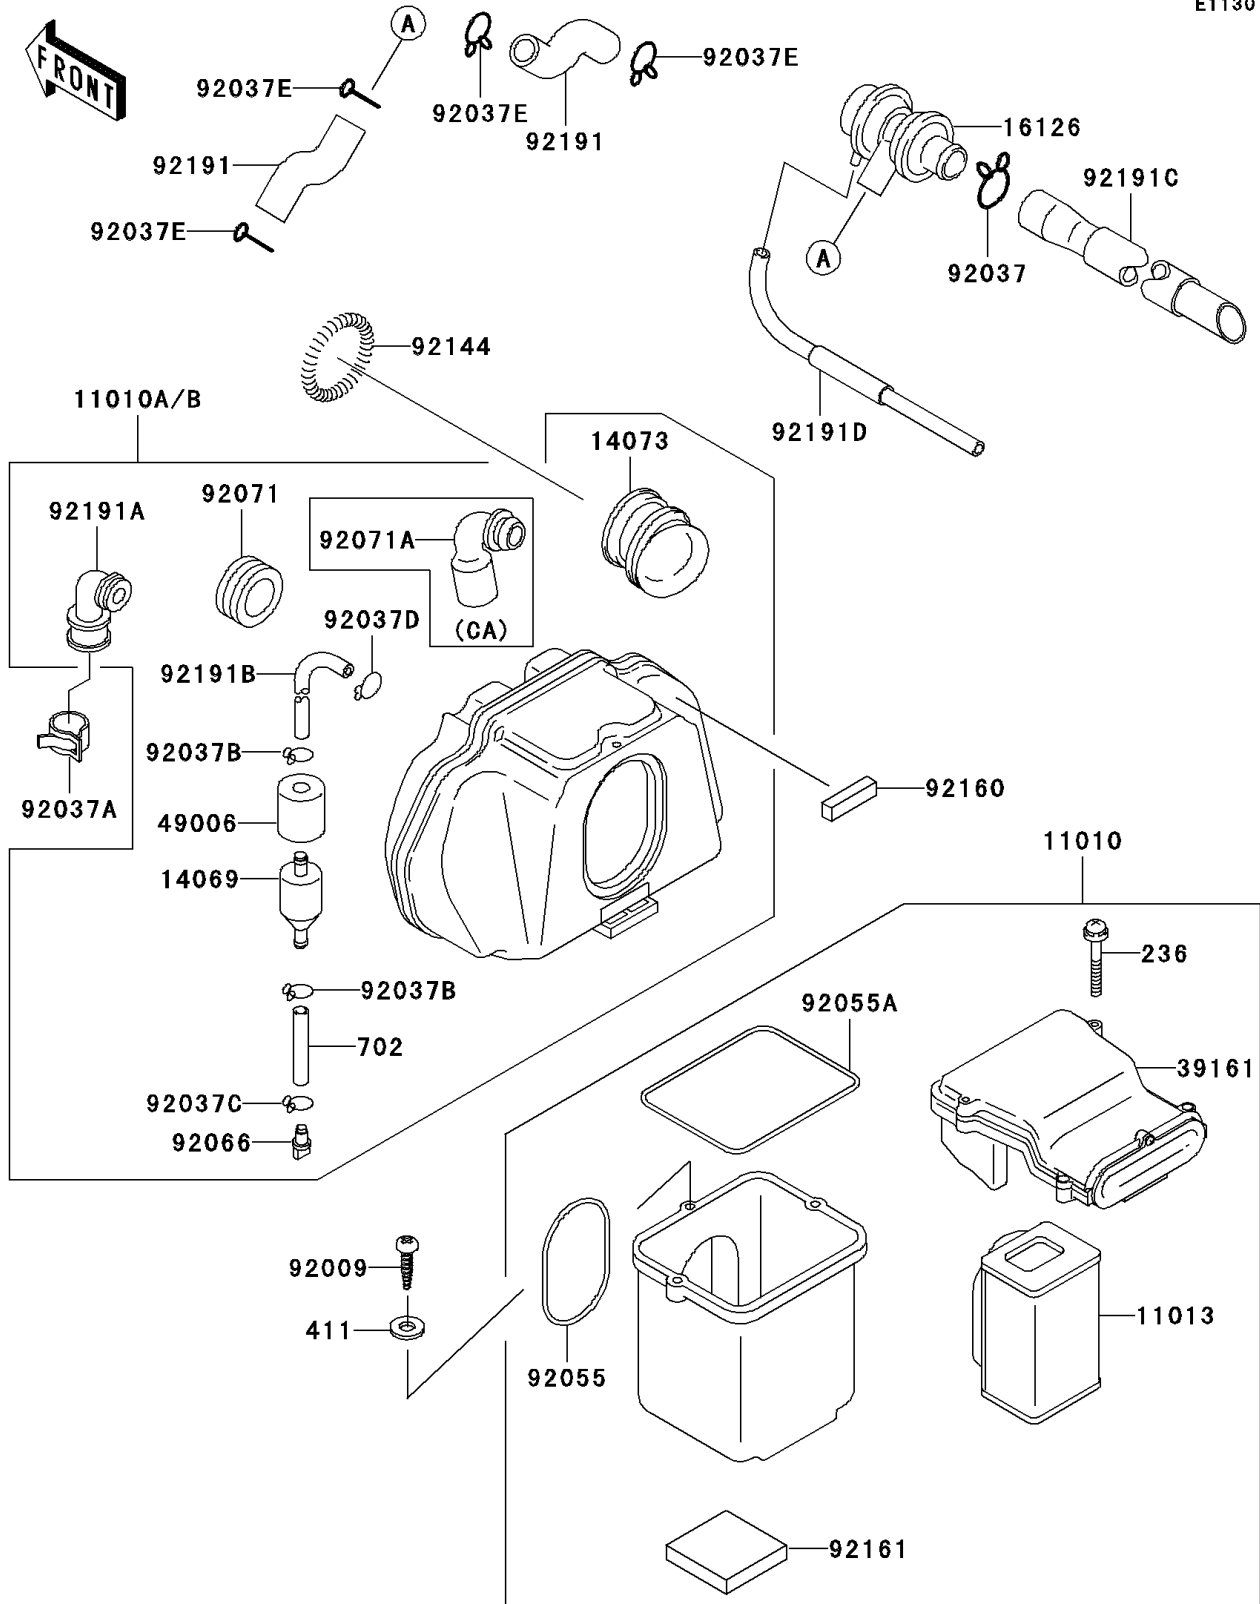

2003 ZR-7S PARTS DIAGRAM

Air Cleaner

E1130

2003 ZR-7S PARTS LIST

Air Cleaner

ITEM NAME	PART NUMBER	QUANTITY
SCREW-PAN-WSP-CROS (Ref # 236)	236B0540	2
WASHER-PLAIN,5MM,BLACK (Ref # 411)	411F0500	1
TUBE-RUBBER,7X10X45 (Ref # 702)	702A0745	1
FILTER-ASSY-AIR,RR (Ref # 11010)	11010-1692	1
ELEMENT-AIR FILTER (Ref # 11013)	11013-1157	1
BREATHER (Ref # 14069)	14069-1051	1
DUCT,CARBURETOR (Ref # 14073)	14073-1211	4
VALVE,AIR SWITCH (Ref # 16126)	16126-1005	1
SILENCER-ASSY-INTAKE (Ref # 39161)	39161-1078	1
BOOT,BREATHER (Ref # 49006)	49006-1267	1
CLAMP,TUBE (Ref # 92009)	92009-1399	1
CLAMP,TUBE (Ref # 92037)	92037-1076	1
CLAMP (Ref # 92037A)	92037-1460	1
CLAMP,TUBE (Ref # 92037B)	92037-147	2
CLAMP (Ref # 92037C)	92037-1712	1
CLAMP,TUBE (Ref # 92037D)	92037-1972	1
CLAMP,TUBE (Ref # 92037E)	92037-213	4
RING-O,91X6 (Ref # 92055)	92055-1137	1
RING-O,AIR FILTER CAP (Ref # 92055A)	92055-1457	1
PLUG,DRAIN (Ref # 92066)	92066-1211	1
GROMMET,AIR FILTER (Ref # 92071)	92071-1028	1
SPRING,AIR FILTER DUCT (Ref # 92144)	92144-1771	4
DAMPER (Ref # 92160)	92160-1183	2
DAMPER (Ref # 92161)	92161-1082	1
TUBE,AIR SWITCH (Ref # 92191)	92191-1408	2
TUBE,BREATHER (Ref # 92191A)	92191-1431	1
TUBE,AIR FILTER (Ref # 92191B)	92191-1432	1
TUBE,SWITCH-CLEANER (Ref # 92191C)	92191-1444	1
TUBE,3 WAY-CARBURETOR (Ref # 92191D)	92191-1445	1

2003 ZR-7S PARTS LIST

Air Cleaner

ITEM NAME	PART NUMBER	QUANTITY
FILTER-ASSY-AIR,FR (Ref # 11010A)	11010-1705	1
FILTER-ASSY-AIR,FR (Ref # 11010B)	11010-1707	1
GROMMET,AIR FILTER (Ref # 92071A)	92071-1114	1