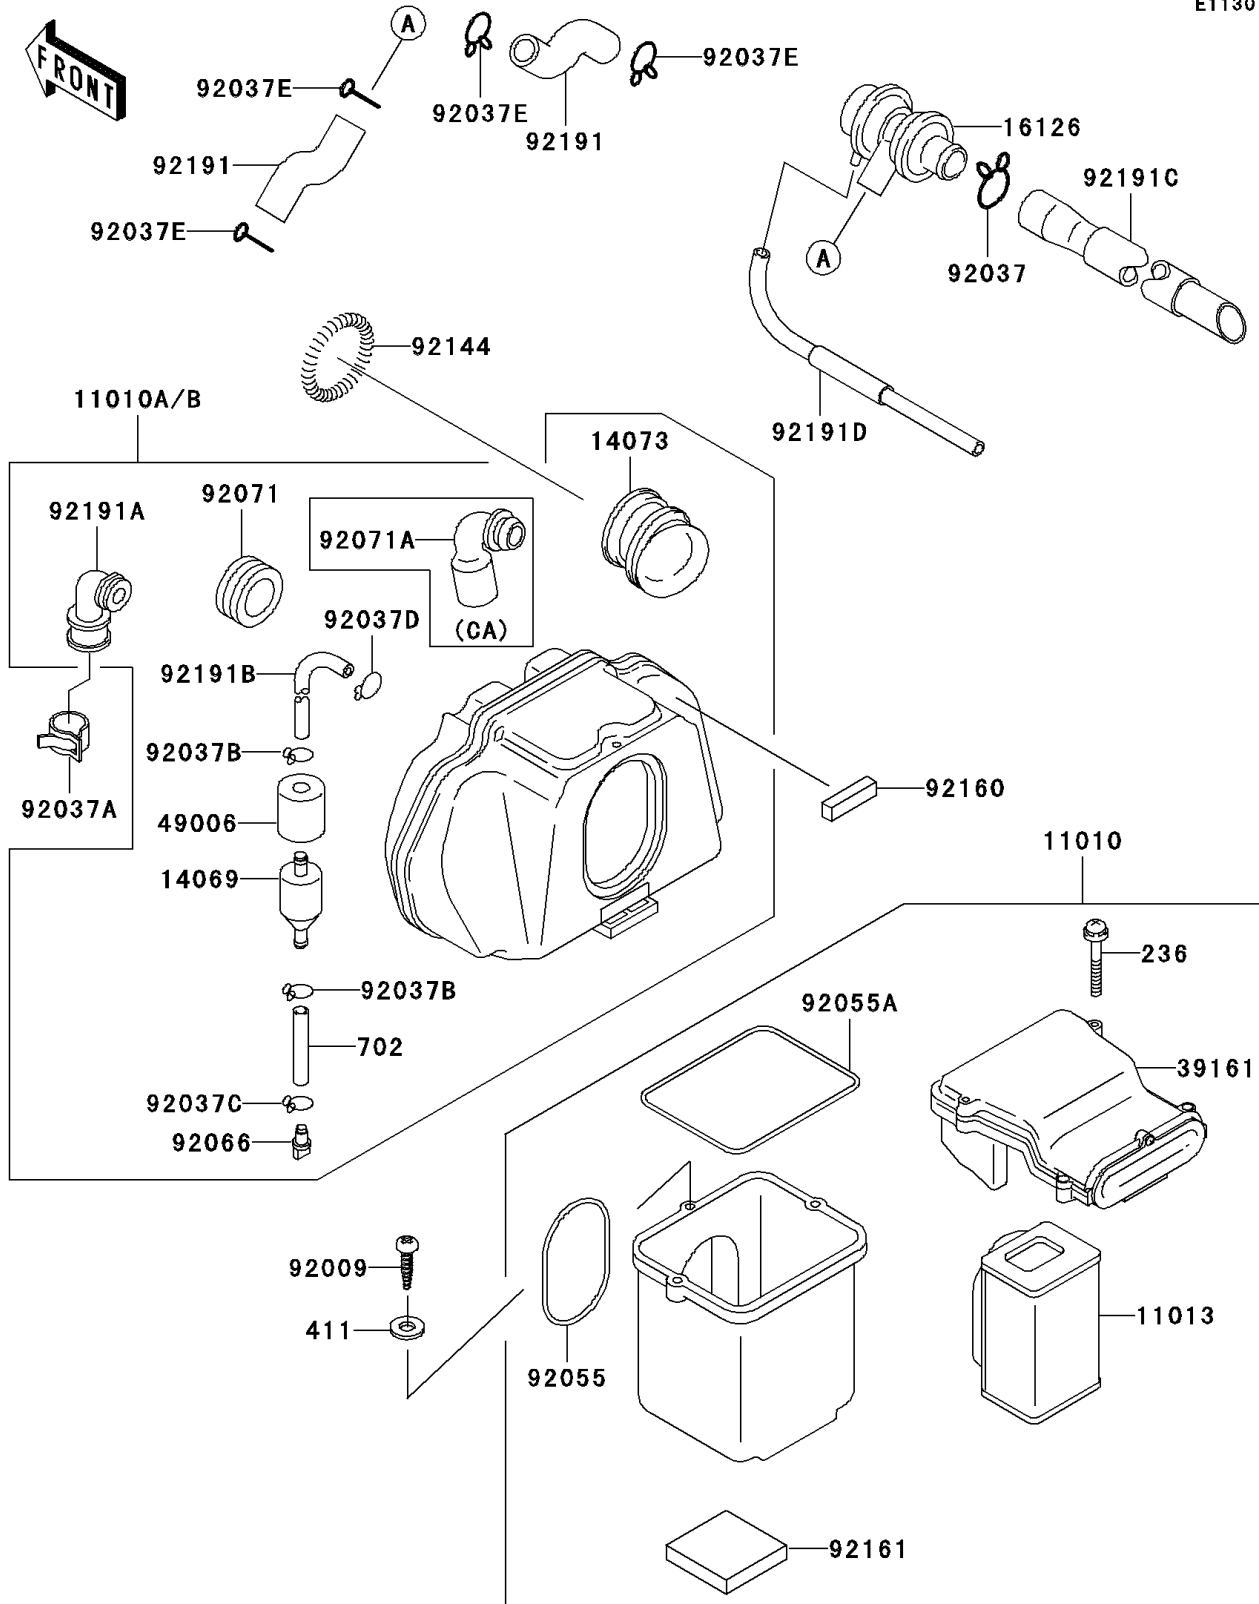

2004 ZR-7S (Canada Only) PARTS DIAGRAM

Air Cleaner

E1130

2004 ZR-7S (Canada Only) PARTS LIST

Air Cleaner

ITEM NAME	PART NUMBER	QUANTITY
SCREW-PAN-WSP-CROS (Ref # 236)	236B0540	2
WASHER-PLAIN,5MM,BLACK (Ref # 411)	411F0500	1
TUBE-RUBBER,7X10X45 (Ref # 702)	702A0745	1
FILTER-ASSY-AIR,RR (Ref # 11010)	11010-1692	1
FILTER-ASSY-AIR,FR (Ref # 11010A)	11010-1705	1
ELEMENT-AIR FILTER (Ref # 11013)	11013-1157	1
BREATHER (Ref # 14069)	14069-1051	1
DUCT,CARBURETOR (Ref # 14073)	14073-1211	4
VALVE,AIR SWITCH (Ref # 16126)	16126-1005	1
SILENCER-ASSY-INTAKE (Ref # 39161)	39161-1078	1
BOOT,BREATHER (Ref # 49006)	49006-1267	1
CLAMP,TUBE (Ref # 92009)	92009-1399	1
CLAMP,TUBE (Ref # 92037)	92037-1076	1
CLAMP (Ref # 92037A)	92037-1460	1
CLAMP,TUBE (Ref # 92037B)	92037-147	2
CLAMP (Ref # 92037C)	92037-1712	1
CLAMP,TUBE (Ref # 92037D)	92037-1972	1
CLAMP,TUBE (Ref # 92037E)	92037-213	4
RING-O,91X6 (Ref # 92055)	92055-1137	1
RING-O,AIR FILTER CAP (Ref # 92055A)	92055-1457	1
PLUG,DRAIN (Ref # 92066)	92066-1211	1
GROMMET,AIR FILTER (Ref # 92071)	92071-1028	1
SPRING,AIR FILTER DUCT (Ref # 92144)	92144-1771	4
DAMPER (Ref # 92160)	92160-1183	2
DAMPER (Ref # 92161)	92161-1082	1
TUBE,AIR SWITCH (Ref # 92191)	92191-1408	2
TUBE,BREATHER (Ref # 92191A)	92191-1431	1
TUBE,AIR FILTER (Ref # 92191B)	92191-1432	1
TUBE,SWITCH-CLEANER (Ref # 92191C)	92191-1444	1

2004 ZR-7S (Canada Only) PARTS LIST

Air Cleaner

ITEM NAME	PART NUMBER	QUANTITY
TUBE,3 WAY-CARBURETOR (Ref # 92191D)	92191-1445	1