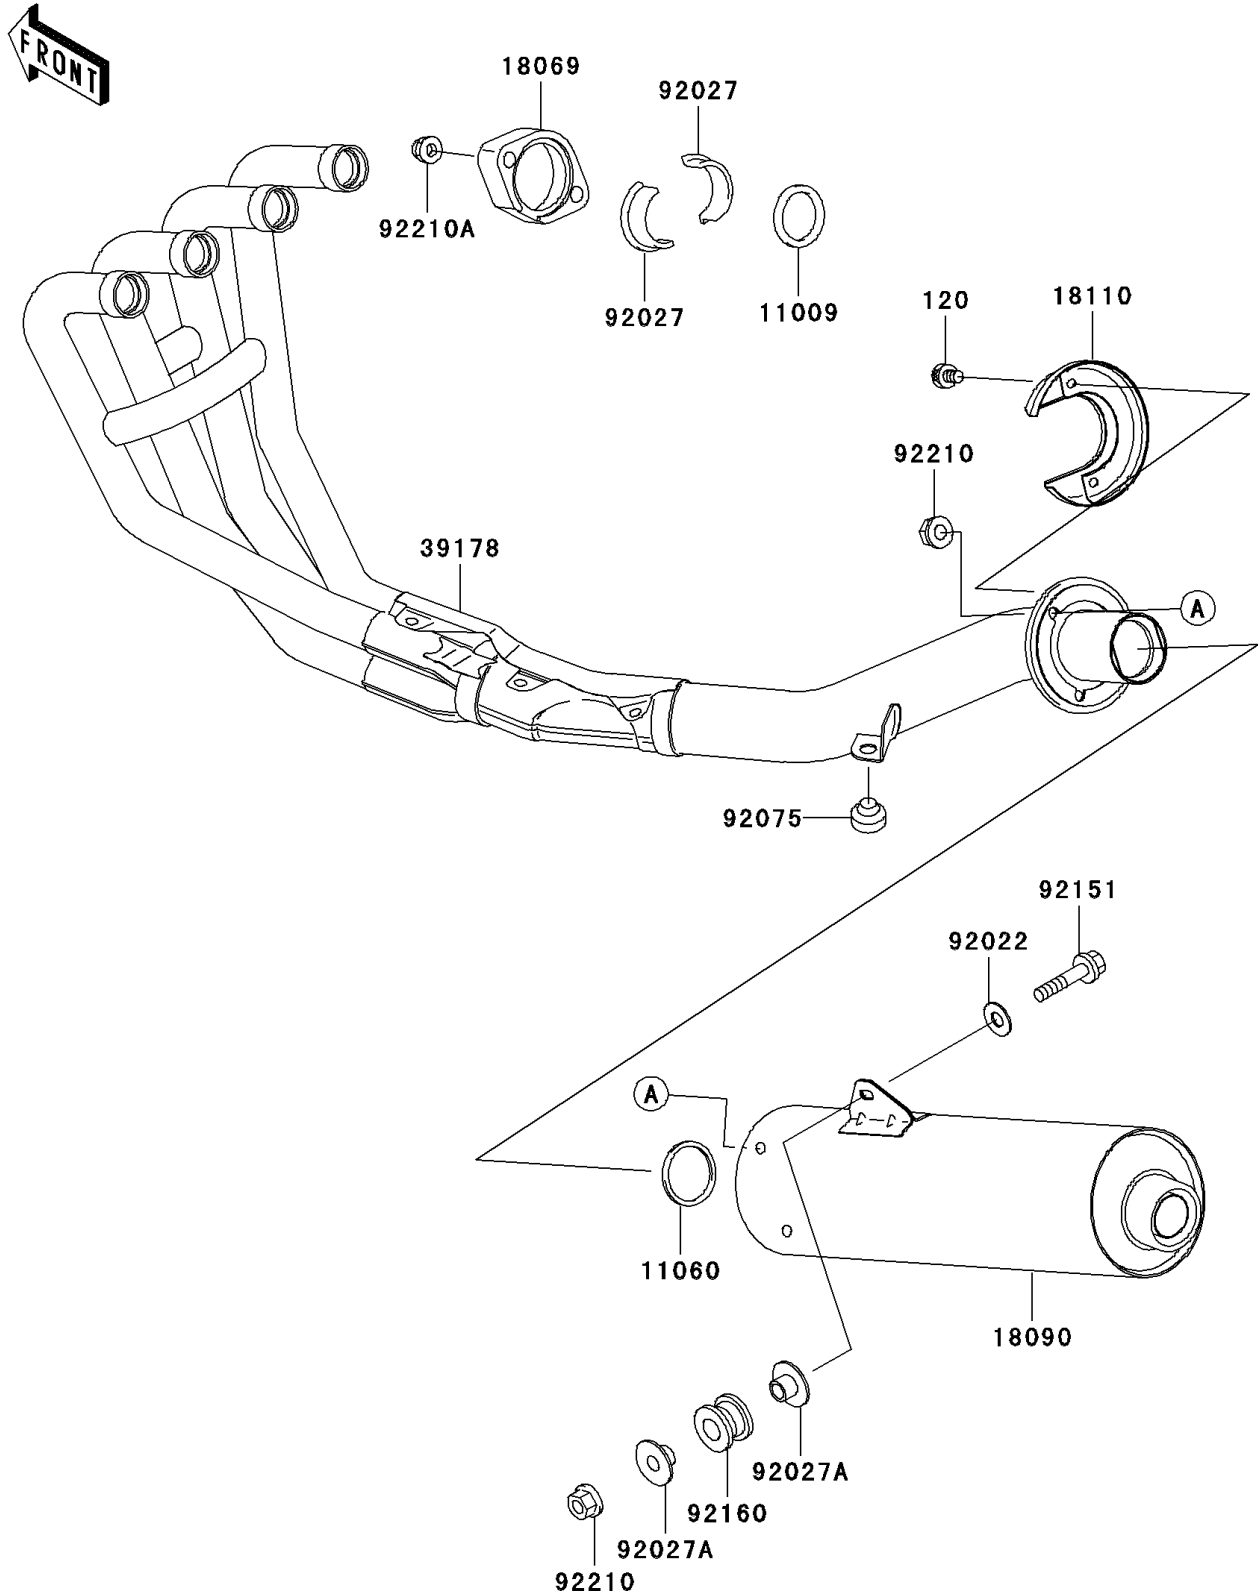

2004 ZR-7S (Canada Only) PARTS DIAGRAM

Muffler(s)

E1140

2004 ZR-7S (Canada Only) PARTS LIST

Muffler(s)

ITEM NAME	PART NUMBER	QUANTITY
BOLT-SOCKET (Ref # 120)	120R0610	2
GASKET,EXHAUST PIPE HOLDER (Ref # 11009)	11009-1866	4
GASKET,MUFFLER CONNECTING (Ref # 11060)	11060-1213	1
HOLDER-EXHAUST PIPE (Ref # 18069)	18069-1168	4
BODY-COMP-MUFFLER (Ref # 18090)	18090-1694	1
BODY END-MUFFLER (Ref # 18110)	18110-1168	1
MANIFOLD-COMP-EXHAUST (Ref # 39178)	39178-1302	1
WASHER,8.5X19X1.2 (Ref # 92022)	92022-3730	1
COLLAR,L=14.5 (Ref # 92027)	92027-1142	8
COLLAR,FLANGED,8.8X10.6 (Ref # 92027A)	92027-1653	2
DAMPER (Ref # 92075)	92075-015	1
BOLT,8X35 (Ref # 92151)	92151-1520	1
DAMPER (Ref # 92160)	92160-1116	1
NUT,8MM (Ref # 92210)	92210-1114	4
NUT,8MM (Ref # 92210A)	92210-1328	8