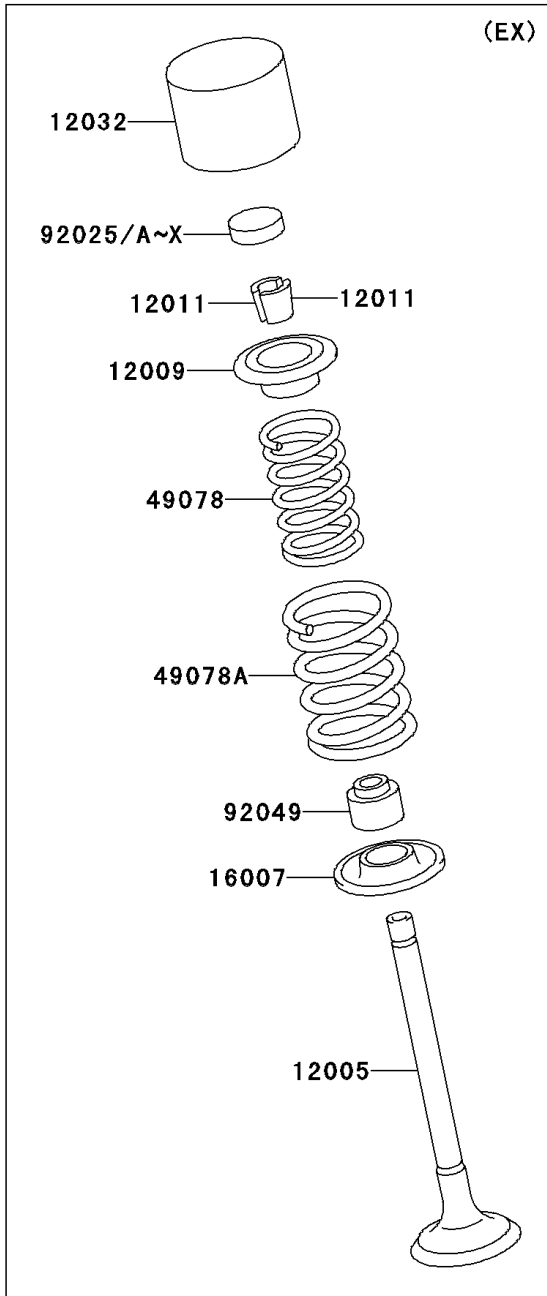

# 2004 ZR-7S (Canada Only) PARTS DIAGRAM

Valve(s)

E1210