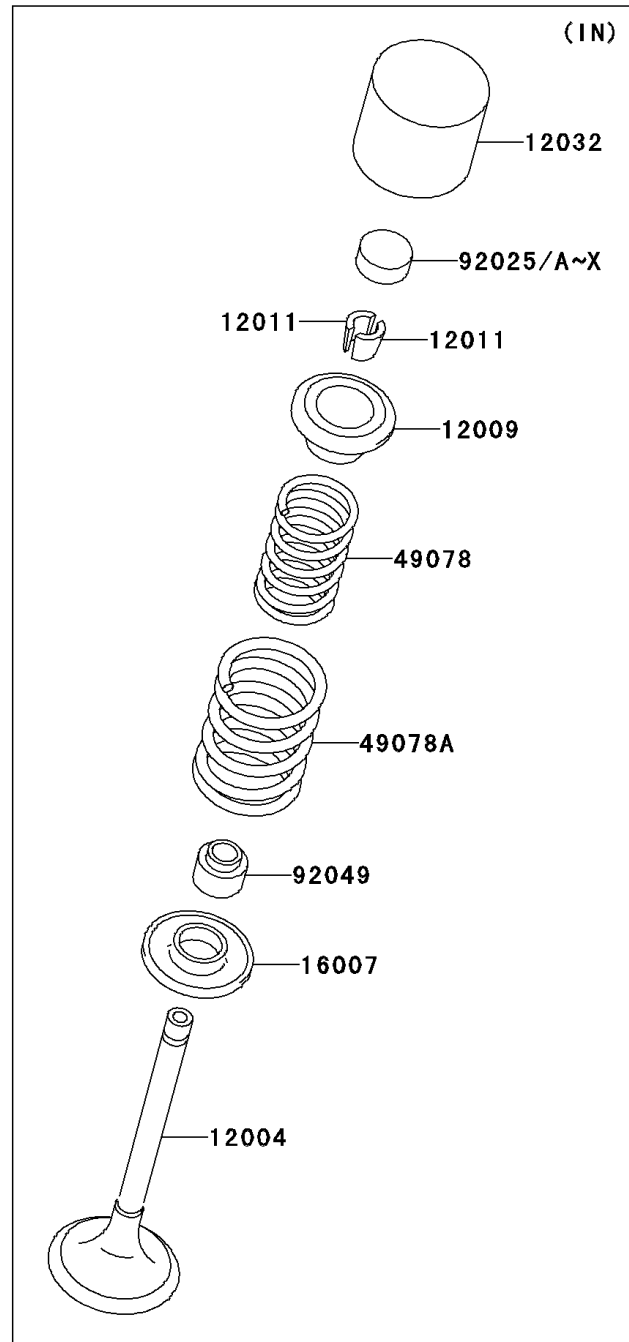

# 2004 ZR-7S (Canada Only) PARTS DIAGRAM

Valve(s)

E1210