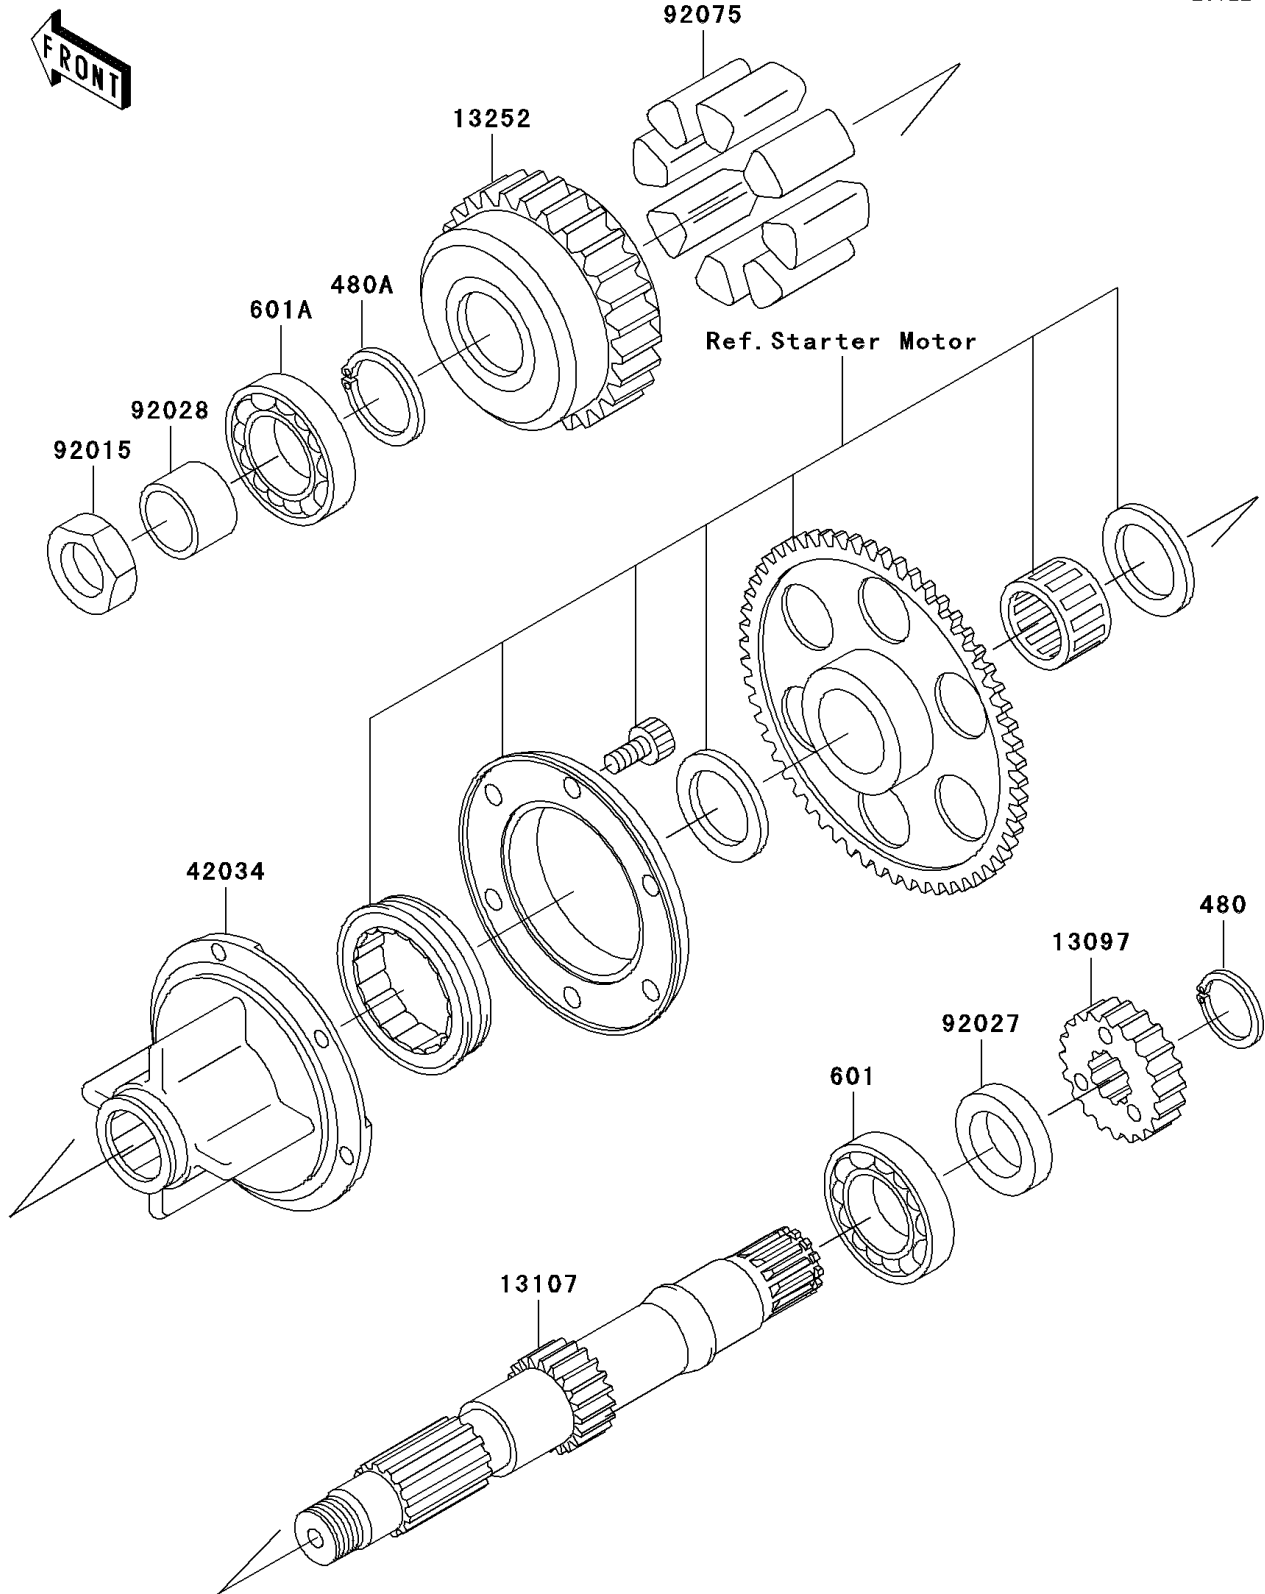

# 2004 ZR-7S (Canada Only) PARTS DIAGRAM

Secondary Shaft

E1322

## 2004 ZR-7S (Canada Only) PARTS LIST

### Secondary Shaft

ITEM NAME	PART NUMBER	QUANTITY
CIRCLIP-TYPE-C,22MM (Ref # 480)	480J2200	1
CIRCLIP-TYPE-C,28MM (Ref # 480A)	480J2800	1
BEARING-BALL,#6305 (Ref # 601)	601A6305	1
BEARING-BALL,#6205C3 (Ref # 601A)	601B6205	1
GEAR,SECONDARY SHAFT,29T (Ref # 13097)	13097-1345	1
SHAFT,SECONDARY (Ref # 13107)	13107-1426	1
COUPLING,OUTER,SECONDARY SHAFT (Ref # 13252)	13252-001	1
COUPLING (Ref # 42034)	42034-1151	1
NUT,18MM (Ref # 92015)	92015-019	1
COLLAR,23X46X4.5 (Ref # 92027)	92027-263	1
BUSHING,20X25X16.6 (Ref # 92028)	92028-1037	1
DAMPER (Ref # 92075)	92075-1227	8