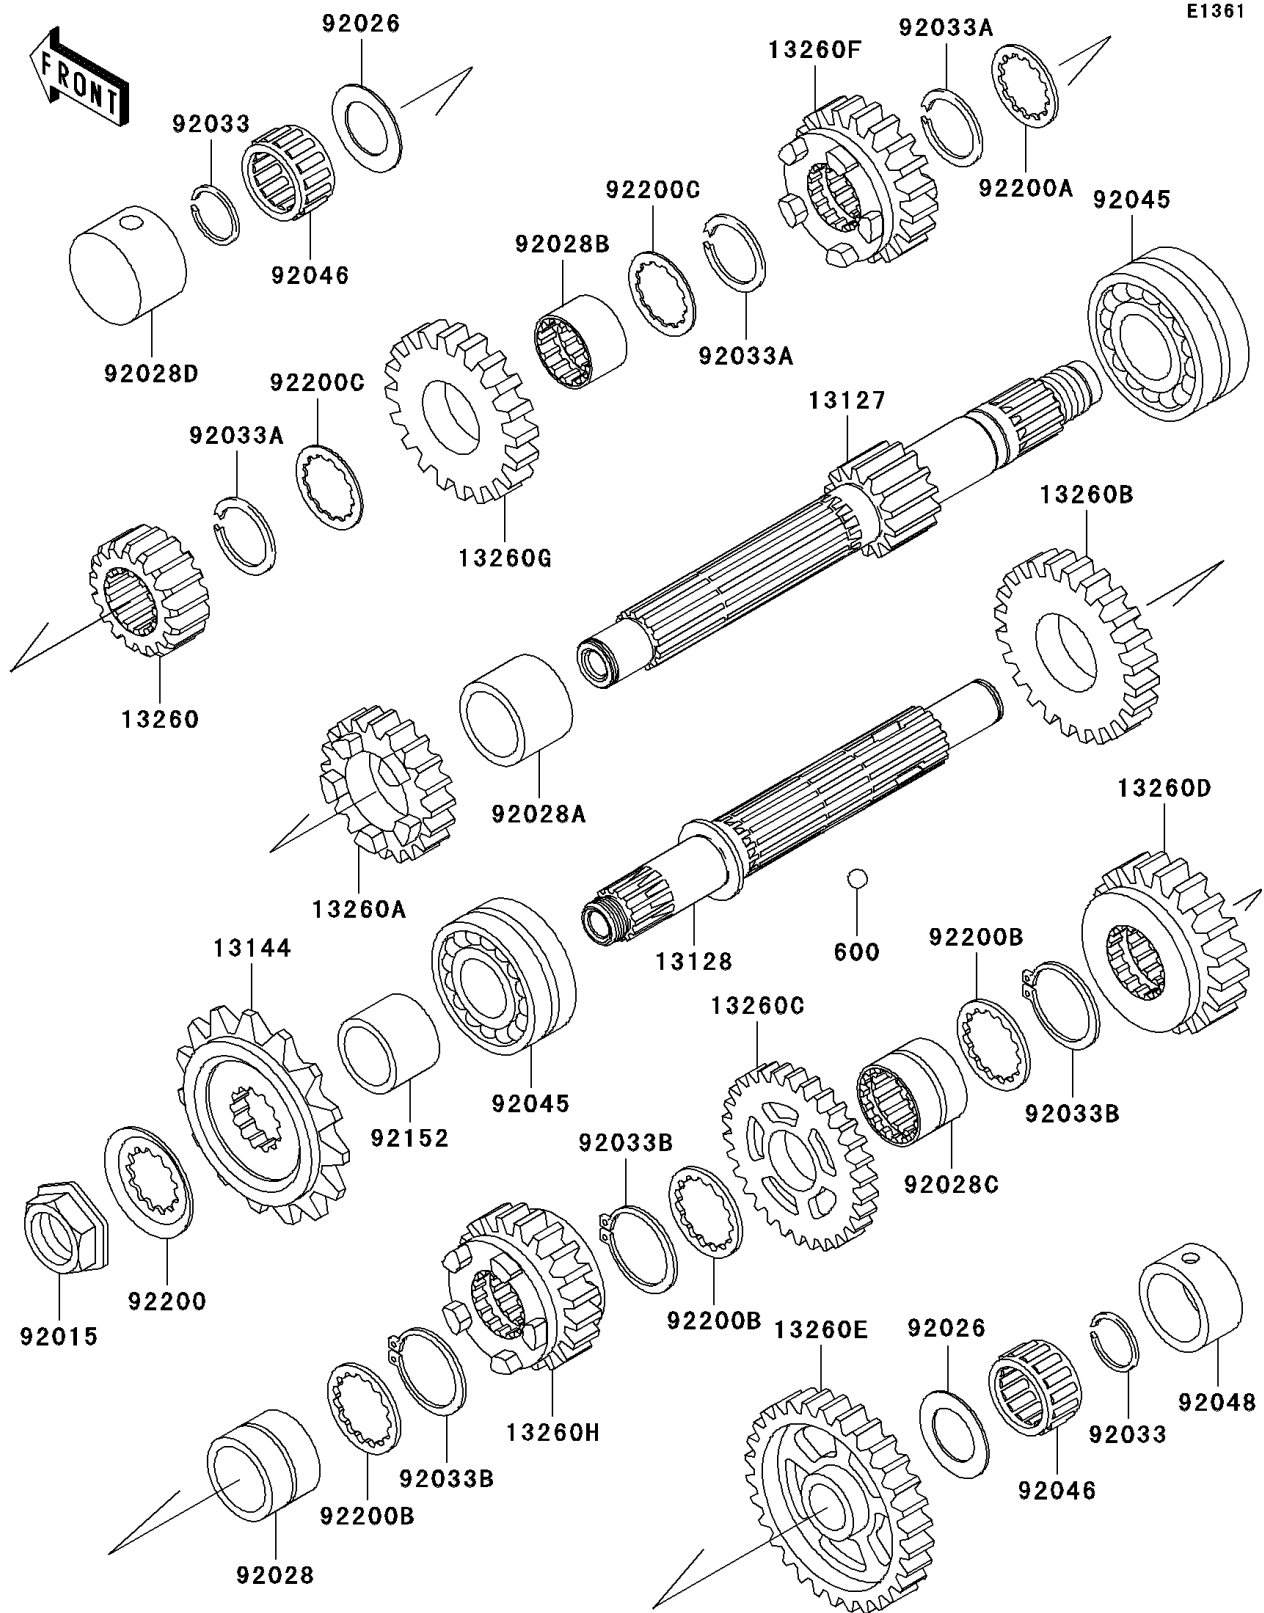

2003 ZR-7S PARTS DIAGRAM

Transmission