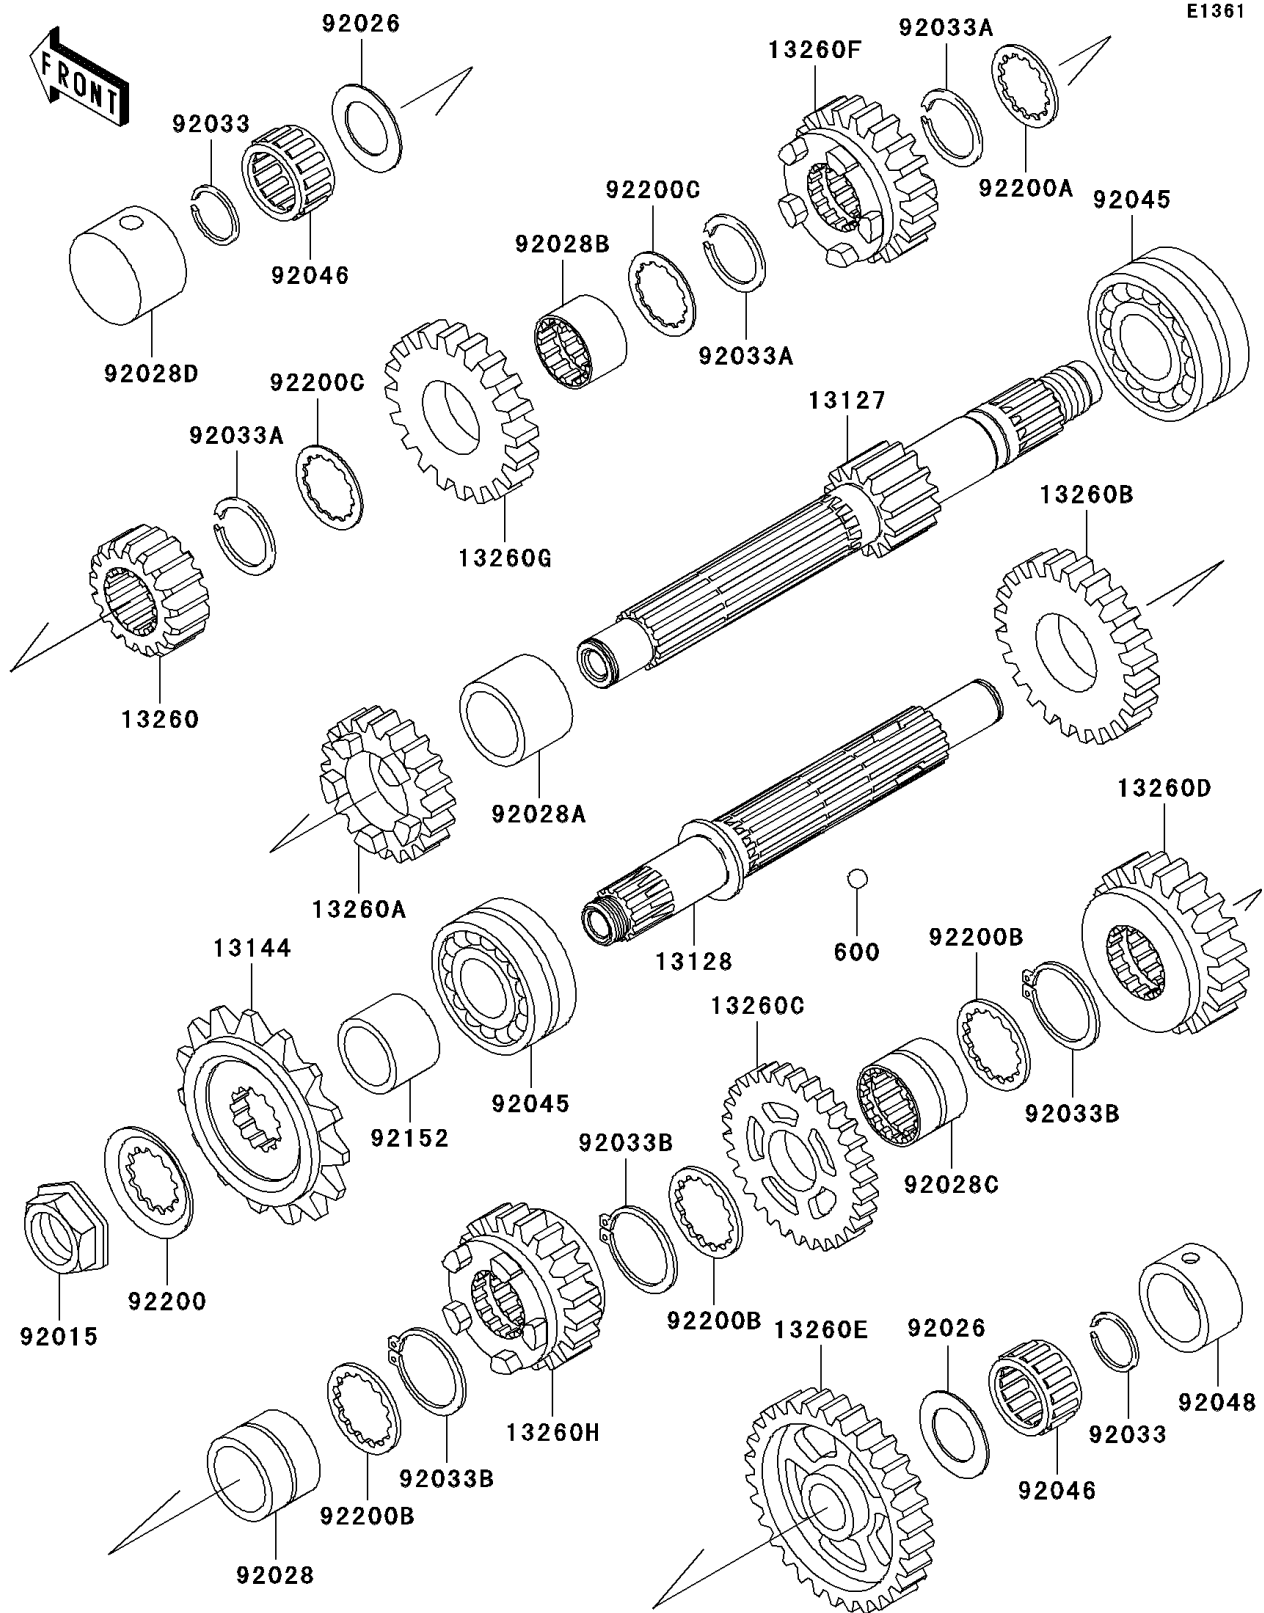

# 2004 ZR-7S (Canada Only) PARTS DIAGRAM

Transmission

## 2004 ZR-7S (Canada Only) PARTS LIST

### Transmission

ITEM NAME	PART NUMBER	QUANTITY
BALL-STEEL,5/32" (Ref # 600)	600A0500	3
SHAFT-TRANSMISSION INPUT,15T (Ref # 13127)	13127-1272	1
SHAFT-TRANSMISSION OUTPUT (Ref # 13128)	13128-1243	1
SPROCKET-OUTPUT,16T (Ref # 13144)	13144-1256	1
GEAR,INPUT 2ND,19T (Ref # 13260)	13260-1793	1
GEAR,INPUT 4TH,25T (Ref # 13260A)	13260-1795	1
GEAR,OUTPUT 2ND,31T (Ref # 13260B)	13260-1796	1
GEAR,OUTPUT 3RD,28T (Ref # 13260C)	13260-1797	1
GEAR,OUTPUT 4TH,26T (Ref # 13260D)	13260-1798	1
GEAR,OUTPUT LOW,35T (Ref # 13260E)	13260-1845	1
GEAR,INPUT 3RD,22T (Ref # 13260F)	13260-1847	1
GEAR,INPUT TOP,24T (Ref # 13260G)	13260-1848	1
GEAR,OUTPUT TOP 21T (Ref # 13260H)	13260-1865	1
NUT,20MM (Ref # 92015)	92015-1963	1
SPACER,20.5X33X1.0 (Ref # 92026)	92026-1528	2
BUSHING,OUTPUT,2ND (Ref # 92028)	92028-1739	1
BUSHING,INPUT 4TH GEAR (Ref # 92028A)	92028-1914	1
BUSHING,INPUT TOP GEAR (Ref # 92028B)	92028-1915	1
BUSHING,OUTPUT 3RD GEAR (Ref # 92028C)	92028-1916	1
BUSHING,INPUT SHAFT (Ref # 92028D)	92028-1952	1
RING-SNAP,20MM (Ref # 92033)	92033-015	2
RING-SNAP,24MM (Ref # 92033A)	92033-026	3
RING-SNAP,T=1.5 (Ref # 92033B)	92033-1249	3
BEARING-BALL,83993SH2-CS (Ref # 92045)	92045-035	2
BEARING-NEEDLE (Ref # 92046)	92046-1274	2
RACE (Ref # 92048)	92048-1105	1
COLLAR,25X32X40 (Ref # 92152)	92152-1156	1
WASHER (Ref # 92200)	92200-1065	1
WASHER,25.2X31.0X1.5 (Ref # 92200A)	92200-1239	1

### Transmission

ITEM NAME	PART NUMBER	QUANTITY
WASHER,28.5X34.0X1.5 (Ref # 92200B)	92200-1240	3
WASHER,25.2X31.8X1.0 (Ref # 92200C)	92200-1298	2