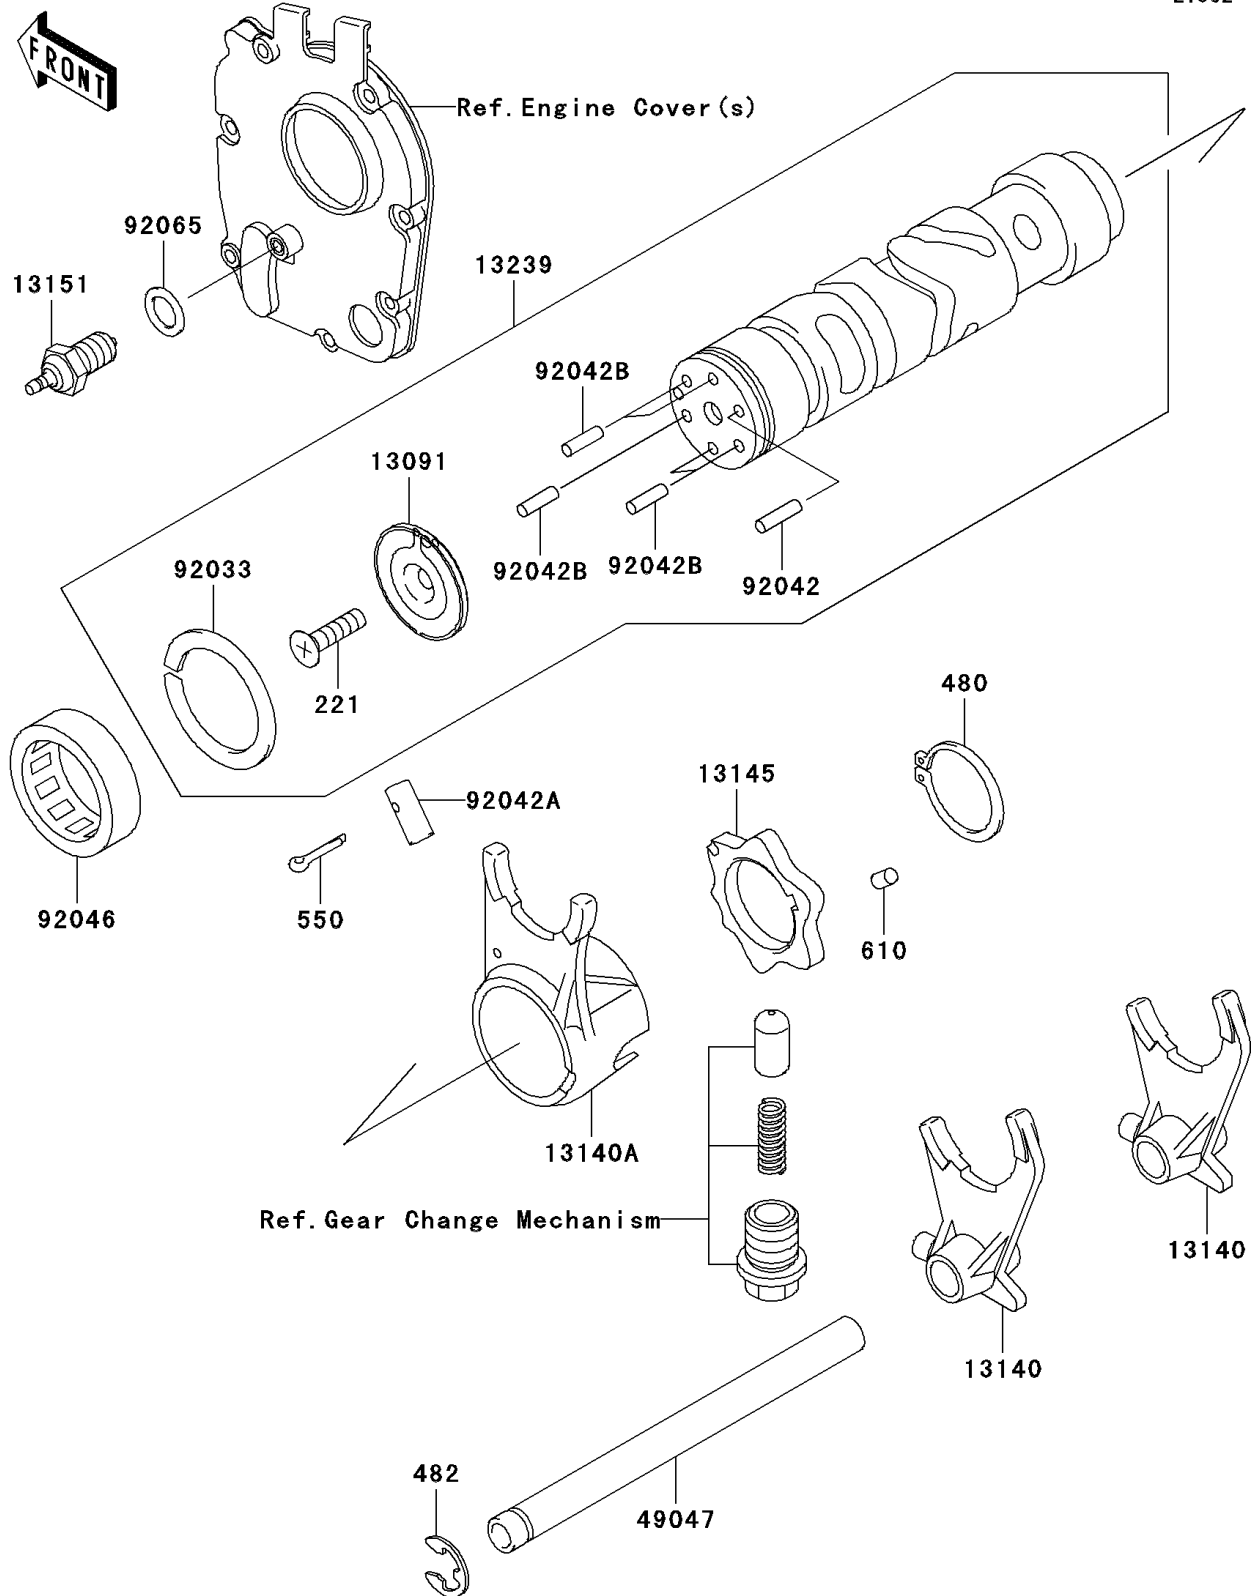

# 2003 ZR-7S PARTS DIAGRAM

## Gear Change Drum/Shift Fork(s)

E1362

## 2003 ZR-7S PARTS LIST

### Gear Change Drum/Shift Fork(s)

ITEM NAME	PART NUMBER	QUANTITY
SCREW-CSK-CROS,6X20 (Ref # 221)	221B0620	1
CIRCLIP-TYPE-C,30MM (Ref # 480)	480J3000	1
CIRCLIP-TYPE-E,10MM (Ref # 482)	482J0100	1
PIN-COTTER,3.0X20 (Ref # 550)	550D3020	1
ROLLER,4X6 (Ref # 610)	610A0406	1
HOLDER,CHANGE DRUM PIN (Ref # 13091)	13091-1104	1
FORK-SHIFT,LOW,2ND&3RD (Ref # 13140)	13140-1008	2
FORK-SHIFT,4TH&TOP (Ref # 13140A)	13140-1009	1
CAM-CHANGE DRUM (Ref # 13145)	13145-1058	1
SWITCH-COMP,NEUTRAL (Ref # 13151)	13151-1080	1
DRUM-ASSY-CHANGE (Ref # 13239)	13239-1074	1
ROD-SHIFT (Ref # 49047)	49047-1069	1
RING-SNAP,37MM (Ref # 92033)	92033-035	1
PIN,DOWEL,4X15.8 (Ref # 92042)	92042-014	1
PIN,DOWEL,8X18 (Ref # 92042A)	92042-021	1
PIN,DOWEL,4X13.8 (Ref # 92042B)	92042-030	5
BEARING-NEEDLE,37BTM4312 (Ref # 92046)	92046-051	1
GASKET,10.5X16X1 (Ref # 92065)	92065-058	1