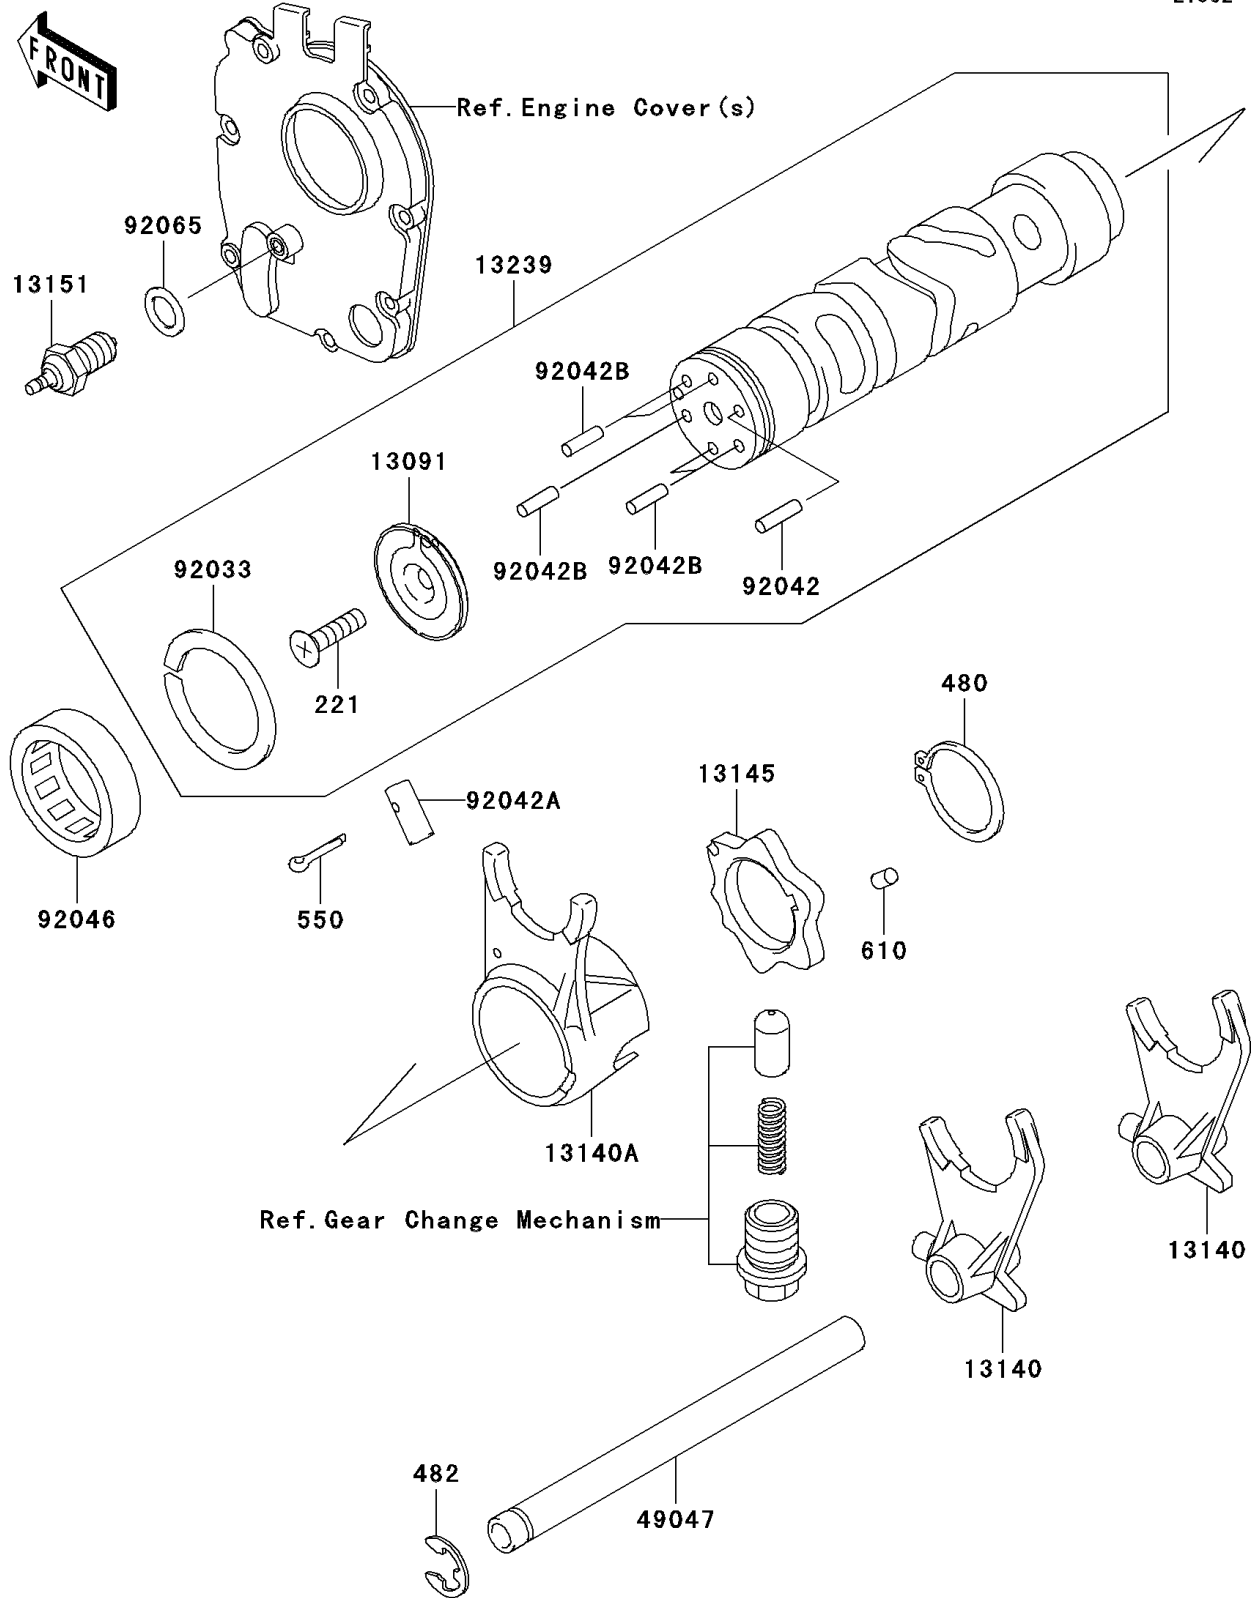

# 2004 ZR-7S (Canada Only) PARTS DIAGRAM

Gear Change Drum/Shift Fork(s)

E1362

## 2004 ZR-7S (Canada Only) PARTS LIST

### Gear Change Drum/Shift Fork(s)

ITEM NAME	PART NUMBER	QUANTITY
SCREW-CSK-CROS,6X20 (Ref # 221)	221B0620	1
CIRCLIP-TYPE-C,30MM (Ref # 480)	480J3000	1
CIRCLIP-TYPE-E,10MM (Ref # 482)	482J0100	1
PIN-COTTER,3.0X20 (Ref # 550)	550D3020	1
ROLLER,4X6 (Ref # 610)	610A0406	1
HOLDER,CHANGE DRUM PIN (Ref # 13091)	13091-1104	1
FORK-SHIFT,LOW,2ND&3RD (Ref # 13140)	13140-1008	2
FORK-SHIFT,4TH&TOP (Ref # 13140A)	13140-1009	1
CAM-CHANGE DRUM (Ref # 13145)	13145-1058	1
SWITCH-COMP,NEUTRAL (Ref # 13151)	13151-1080	1
DRUM-ASSY-CHANGE (Ref # 13239)	13239-1074	1
ROD-SHIFT (Ref # 49047)	49047-1069	1
RING-SNAP,37MM (Ref # 92033)	92033-035	1
PIN,DOWEL,4X15.8 (Ref # 92042)	92042-014	1
PIN,DOWEL,8X18 (Ref # 92042A)	92042-021	1
PIN,DOWEL,4X13.8 (Ref # 92042B)	92042-030	5
BEARING-NEEDLE,37BTM4312 (Ref # 92046)	92046-051	1
GASKET,10.5X16X1 (Ref # 92065)	92065-058	1