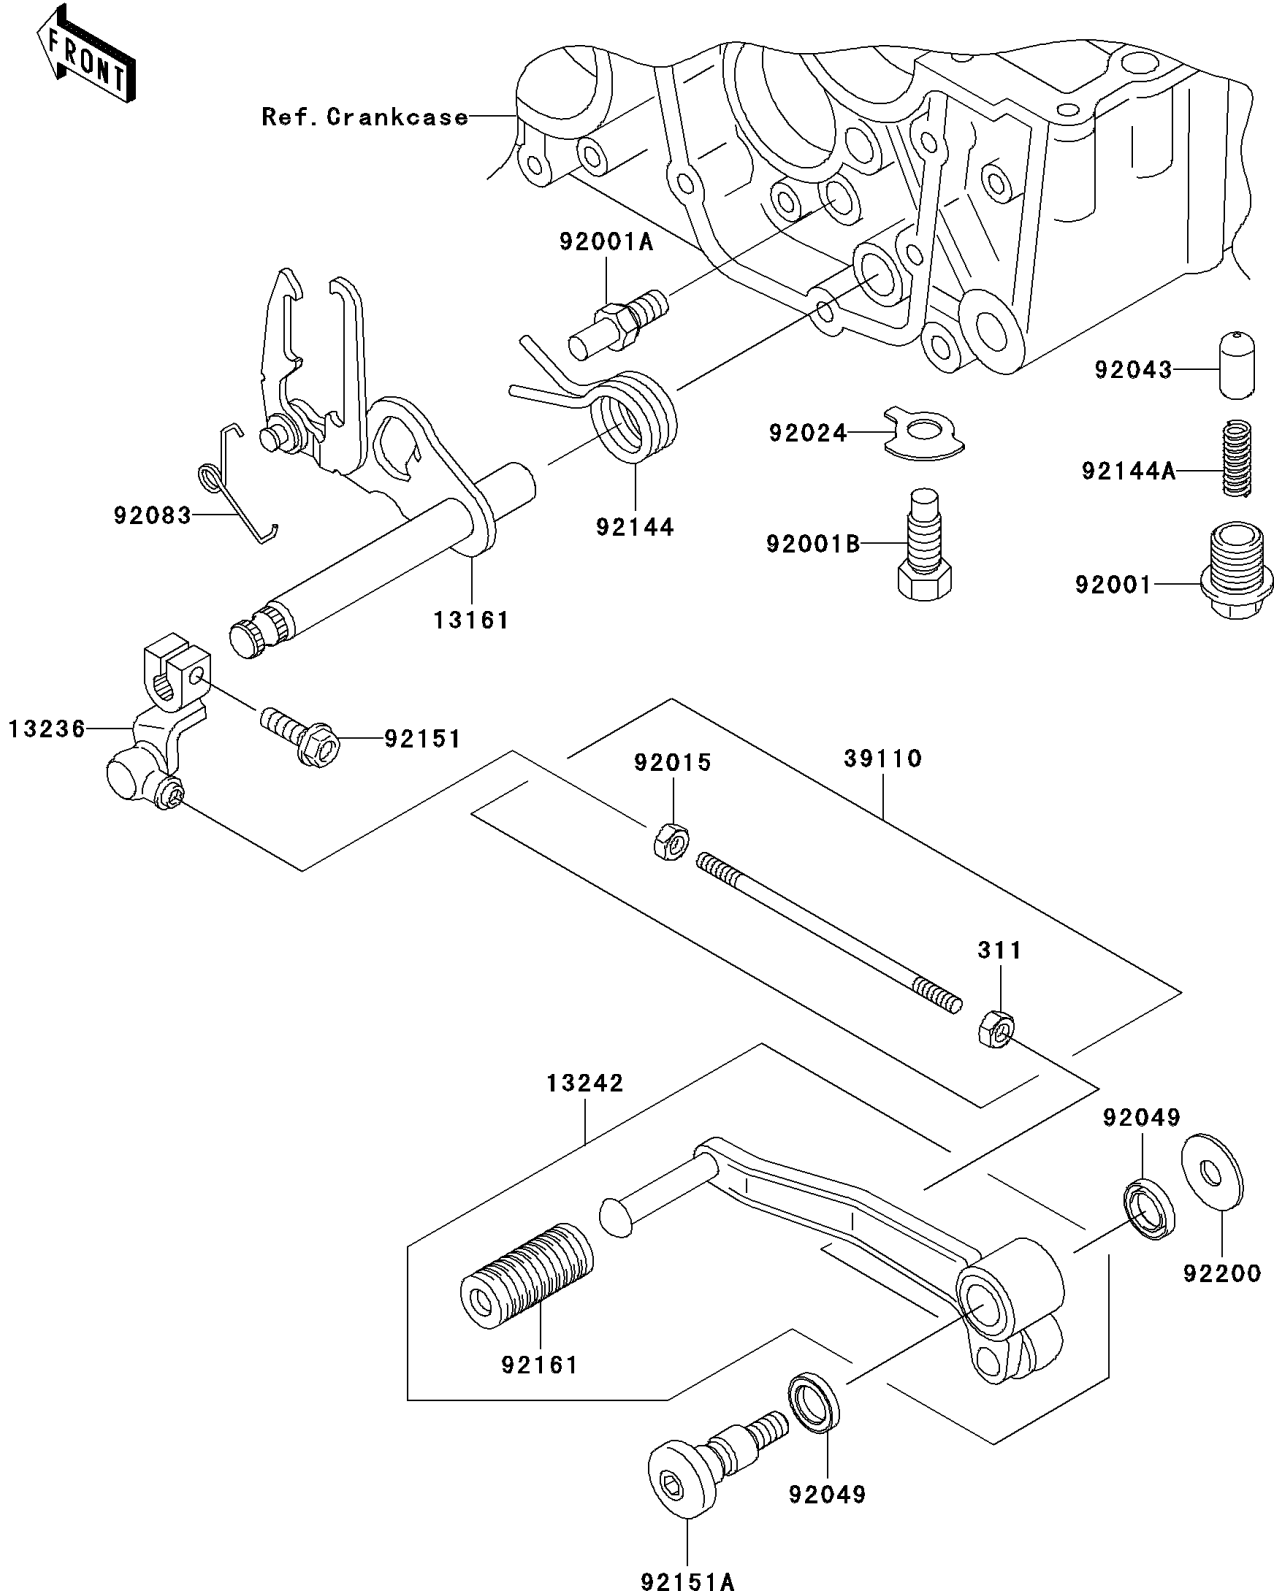

2003 ZR-7S PARTS DIAGRAM

Gear Change Mechanism

E1370

2003 ZR-7S PARTS LIST

Gear Change Mechanism

ITEM NAME	PART NUMBER	QUANTITY
NUT-HEX (Ref # 311)	311J0600	1
LEVER-COMP-CHANGE SHAFT (Ref # 13161)	13161-042	1
LEVER-COMP,CHANGE (Ref # 13236)	13236-1332	1
LEVER-ASSY-CHANGE,PEDAL (Ref # 13242)	13242-1359	1
ROD-ASSY-TIE (Ref # 39110)	39110-1106	1
BOLT,NEUTRAL POSITION (Ref # 92001)	92001-1037	1
BOLT,RETURN SPRING (Ref # 92001A)	92001-1455	1
BOLT,10X26 (Ref # 92001B)	92001-174	1
NUT,LEFT HANDED,6MM (Ref # 92015)	92015-1178	1
WASHER,LOCK,10MM (Ref # 92024)	92024-074	1
PIN (Ref # 92043)	92043-076	1
SEAL-OIL,VB13193 (Ref # 92049)	92049-1398	2
SPRING (Ref # 92083)	92083-018	1
SPRING,CHANGE PEDAL RETURN (Ref # 92144)	92144-1074	1
SPRING,NEUTRAL POSITION (Ref # 92144A)	92144-1580	1
BOLT,6X20 (Ref # 92151)	92151-1450	1
BOLT,CHANGE PEDAL (Ref # 92151A)	92151-1481	1
DAMPER,CHANGE LEVER (Ref # 92161)	92161-1300	1
WASHER,8.5X25X1.5 (Ref # 92200)	92200-3717	1