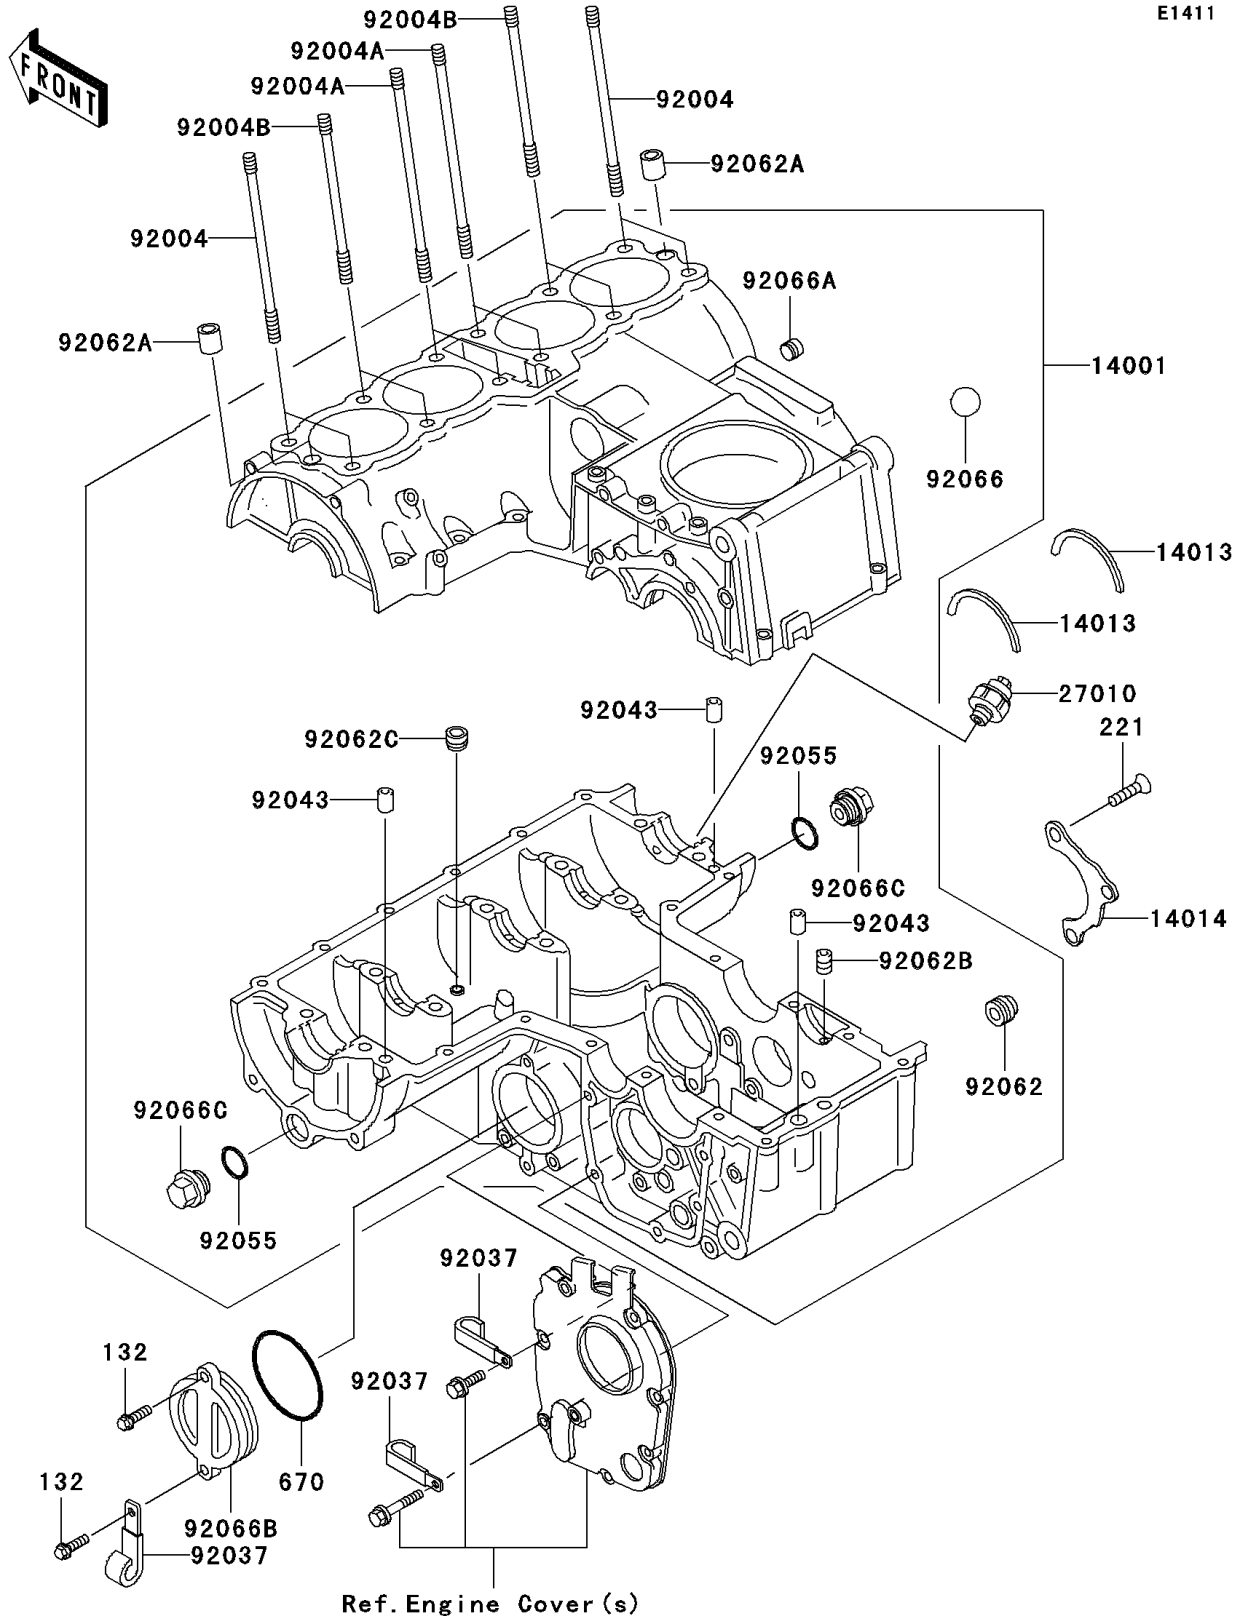

2004 ZR-7S (Canada Only) PARTS DIAGRAM

Crankcase

E1411

2004 ZR-7S (Canada Only) PARTS LIST

Crankcase

ITEM NAME	PART NUMBER	QUANTITY
BOLT-FLANGED-SMALL (Ref # 132)	132Y0620	2
SCREW-CSK-CROS,6X20 (Ref # 221)	221B0620	1
O RING,46MM (Ref # 670)	670E3046	1
SET-CRANKCASE (Ref # 14001)	14001-5370	1
RING-POSITION (Ref # 14013)	14013-004	2
PLATE-POSITION,SECONDARY SHAFT (Ref # 14014)	14014-1007	1
SWITCH,OIL PRESSURE (Ref # 27010)	27010-1313	1
STUD,10X133 (Ref # 92004)	92004-1231	4
STUD,10X153 (Ref # 92004A)	92004-1232	4
STUD,10X116 (Ref # 92004B)	92004-1233	4
CLAMP,L=60 (Ref # 92037)	92037-1069	3
PIN,DOWEL,10X14 (Ref # 92043)	92043-1037	3
RING-O (Ref # 92055)	92055-1146	2
NOZZLE (Ref # 92062)	92062-014	1
NOZZLE (Ref # 92062A)	92062-016	2
NOZZLE,6X8,SILVER (Ref # 92062B)	92062-1081	1
NOZZLE,5X6,SILVER (Ref # 92062C)	92062-1086	4
PLUG,RUBBER BALL,6.7 (Ref # 92066)	92066-057	1
PLUG (Ref # 92066A)	92066-1005	1
PLUG,SECONDARY SHAFT,52X19 (Ref # 92066B)	92066-1019	1
PLUG,MAIN GALLERY,18X9,BLACK (Ref # 92066C)	92066-1096	2