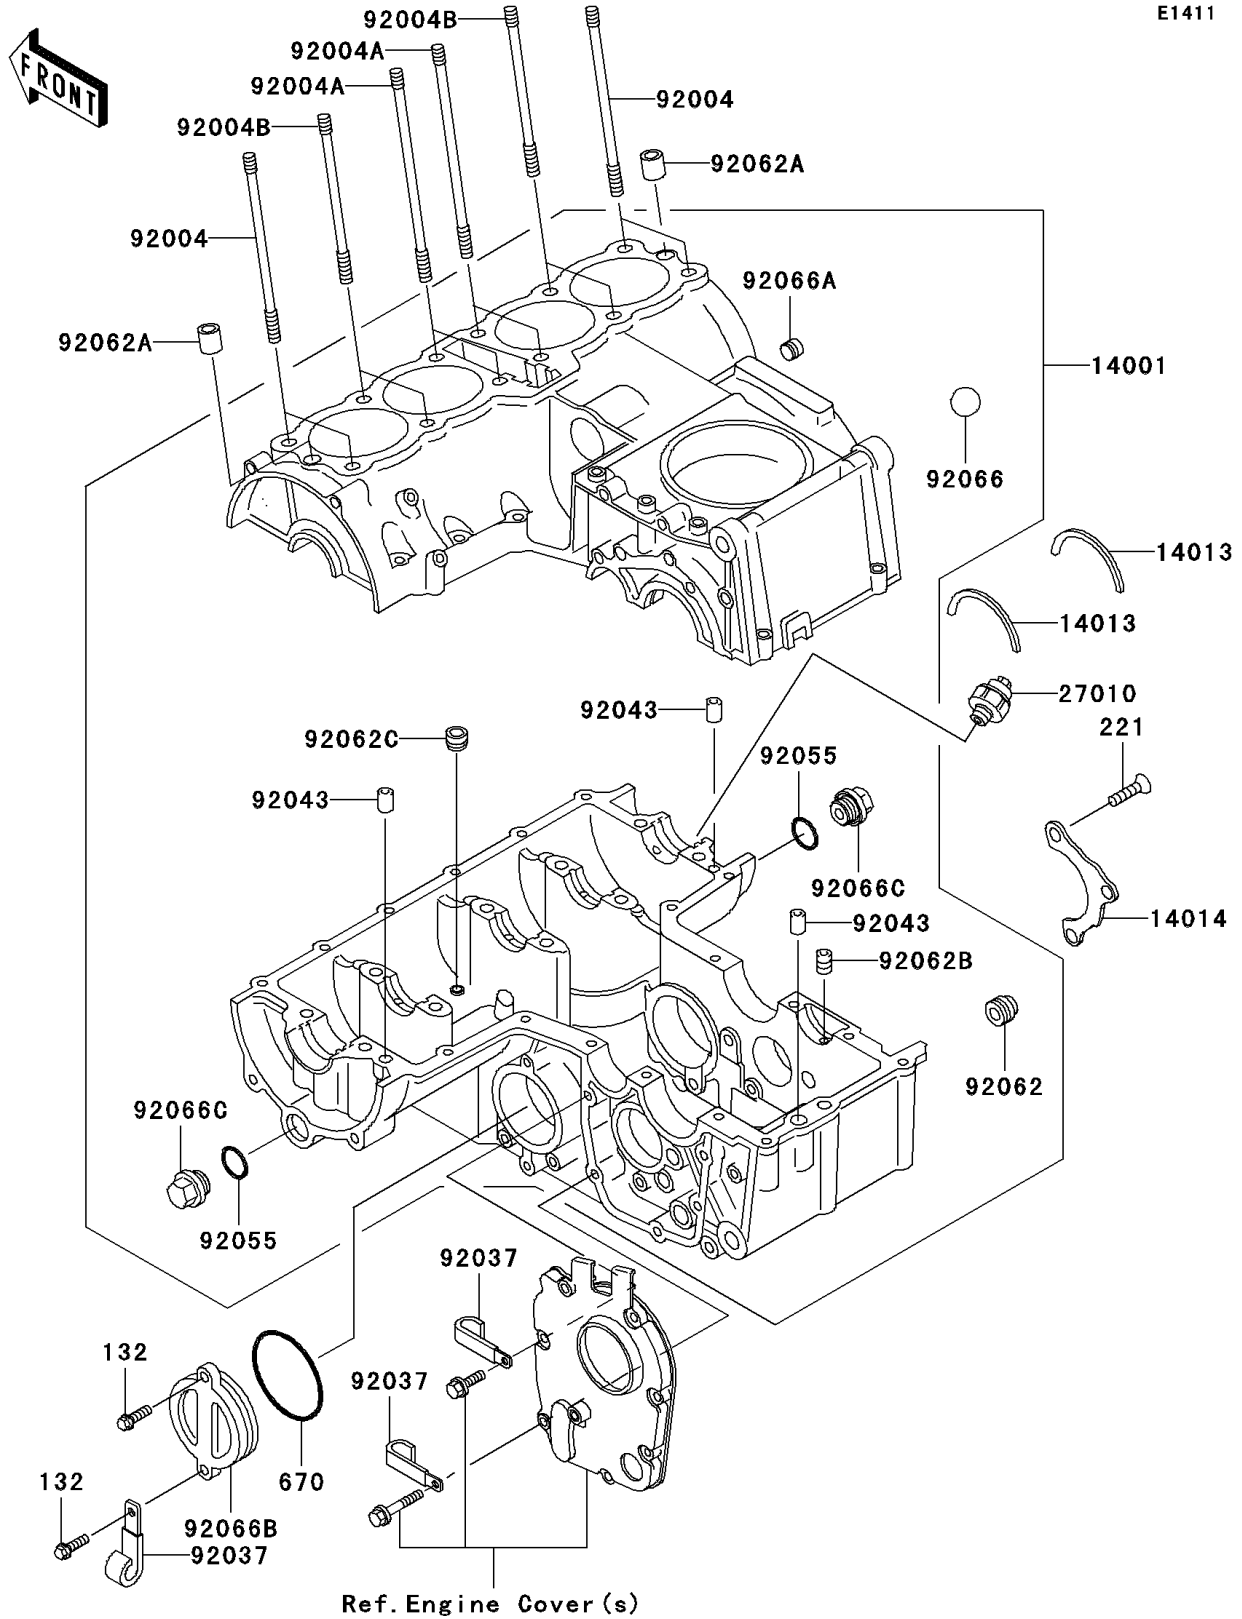

2005 ZR-7S (Canada Only) PARTS DIAGRAM

Crankcase

2005 ZR-7S (Canada Only) PARTS LIST

Crankcase

ITEM NAME	PART NUMBER	QUANTITY
BOLT-FLANGED-SMALL (Ref # 132)	132Y0620	2
SCREW-CSK-CROS,6X20 (Ref # 221)	221B0620	1
O RING,46MM (Ref # 670)	670E3046	1
SET-CRANKCASE (Ref # 14001)	14001-5370	1
RING-POSITION (Ref # 14013)	14013-004	2
PLATE-POSITION,SECONDARY SHAFT (Ref # 14014)	14014-1007	1
SWITCH,OIL PRESSURE (Ref # 27010)	27010-1313	1
STUD,10X133 (Ref # 92004)	92004-1231	4
STUD,10X153 (Ref # 92004A)	92004-1232	4
STUD,10X116 (Ref # 92004B)	92004-1233	4
CLAMP,L=60 (Ref # 92037)	92037-1069	3
PIN,DOWEL,10X14 (Ref # 92043)	92043-1037	3
RING-O (Ref # 92055)	92055-1146	2
NOZZLE (Ref # 92062)	92062-014	1
NOZZLE (Ref # 92062A)	92062-016	2
NOZZLE,6X8,SILVER (Ref # 92062B)	92062-1081	1
NOZZLE,5X6,SILVER (Ref # 92062C)	92062-1086	4
PLUG,RUBBER BALL,6.7 (Ref # 92066)	92066-057	1
PLUG (Ref # 92066A)	92066-1005	1
PLUG,SECONDARY SHAFT,52X19 (Ref # 92066B)	92066-1019	1
PLUG,MAIN GALLERY,18X9,BLACK (Ref # 92066C)	92066-1096	2