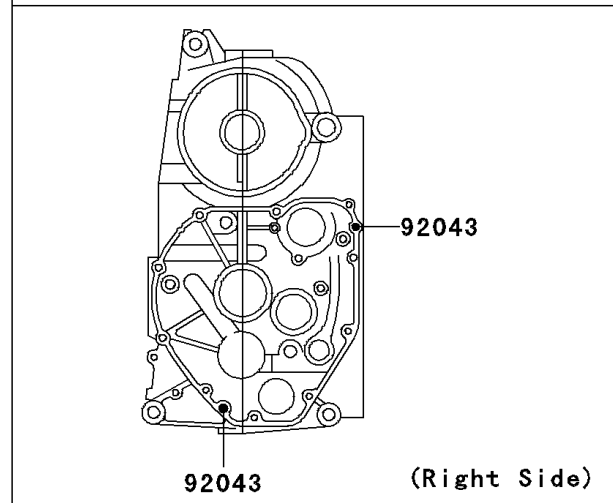

2003 ZR-7S PARTS DIAGRAM

Crankcase Bolt Pattern

E1412

2003 ZR-7S PARTS LIST

Crankcase Bolt Pattern

ITEM NAME	PART NUMBER	QUANTITY
BOLT-FLANGED (Ref # 130)	130Y06100	5
BOLT-FLANGED (Ref # 130A)	130Y06105	1
BOLT-FLANGED (Ref # 130B)	130Y06115	1
BOLT-FLANGED (Ref # 130C)	130Y0640	10
BOLT-FLANGED (Ref # 130D)	130Y0650	3
PIN,6.2X8X14 (Ref # 92043)	92043-1263	6
PIN,6X16 (Ref # 92043A)	92043-1690	2
BOLT,8X95 (Ref # 92151)	92151-1486	10