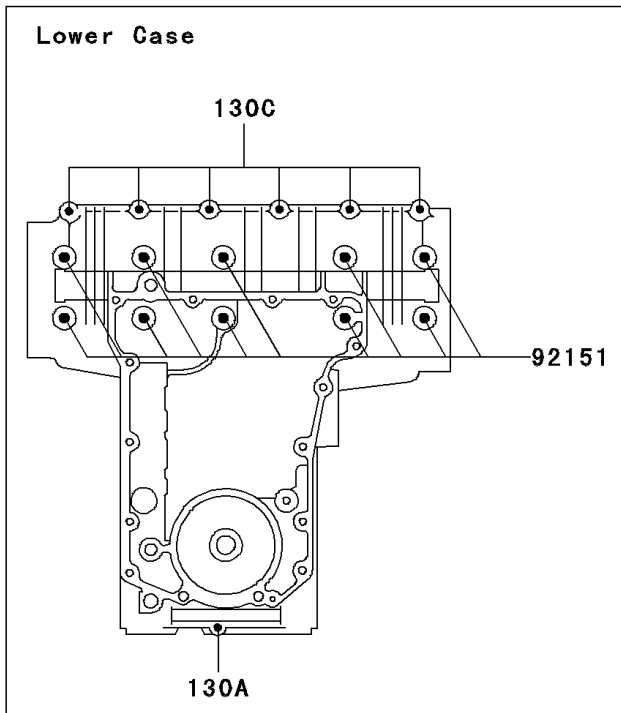

2003 ZR-7S PARTS DIAGRAM

Crankcase Bolt Pattern

E1412

2003 ZR-7S PARTS LIST

Crankcase Bolt Pattern

ITEM NAME	PART NUMBER	QUANTITY
BOLT-FLANGED (Ref # 130)	130Y06100	5
BOLT-FLANGED (Ref # 130A)	130Y06105	1
BOLT-FLANGED (Ref # 130B)	130Y06115	1
BOLT-FLANGED (Ref # 130C)	130Y0640	10
BOLT-FLANGED (Ref # 130D)	130Y0650	3
PIN,6.2X8X14 (Ref # 92043)	92043-1263	6
PIN,6X16 (Ref # 92043A)	92043-1690	2
BOLT,8X95 (Ref # 92151)	92151-1486	10