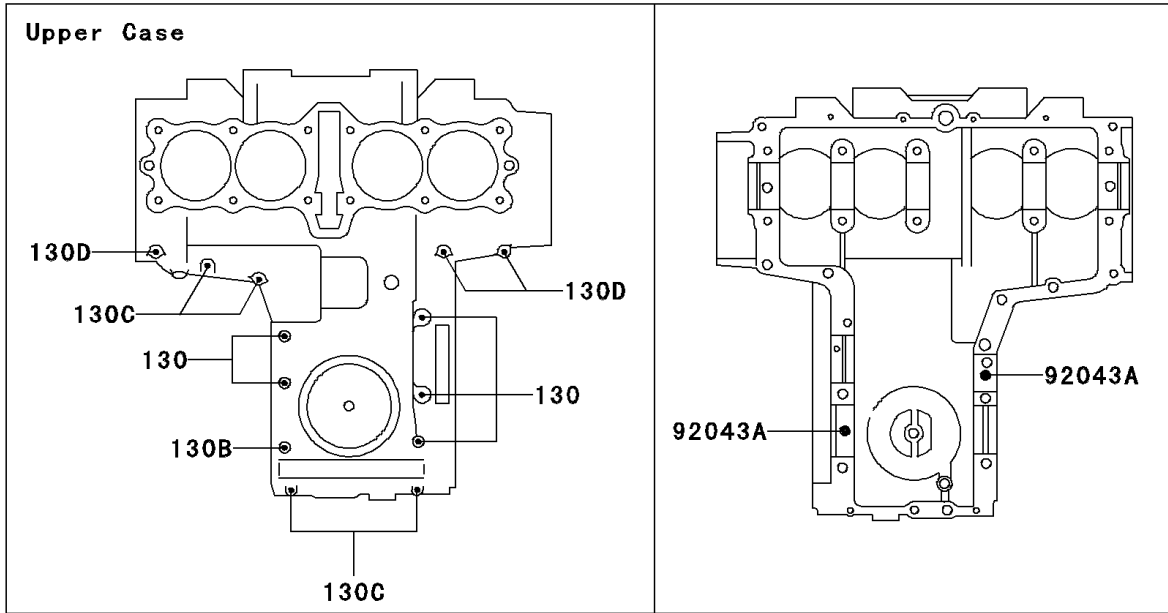

2003 ZR-7S PARTS DIAGRAM

Crankcase Bolt Pattern

E1412

2003 ZR-7S PARTS LIST

Crankcase Bolt Pattern

ITEM NAME	PART NUMBER	QUANTITY
BOLT-FLANGED (Ref # 130)	130Y06100	5
BOLT-FLANGED (Ref # 130A)	130Y06105	1
BOLT-FLANGED (Ref # 130B)	130Y06115	1
BOLT-FLANGED (Ref # 130C)	130Y0640	10
BOLT-FLANGED (Ref # 130D)	130Y0650	3
PIN,6.2X8X14 (Ref # 92043)	92043-1263	6
PIN,6X16 (Ref # 92043A)	92043-1690	2
BOLT,8X95 (Ref # 92151)	92151-1486	10