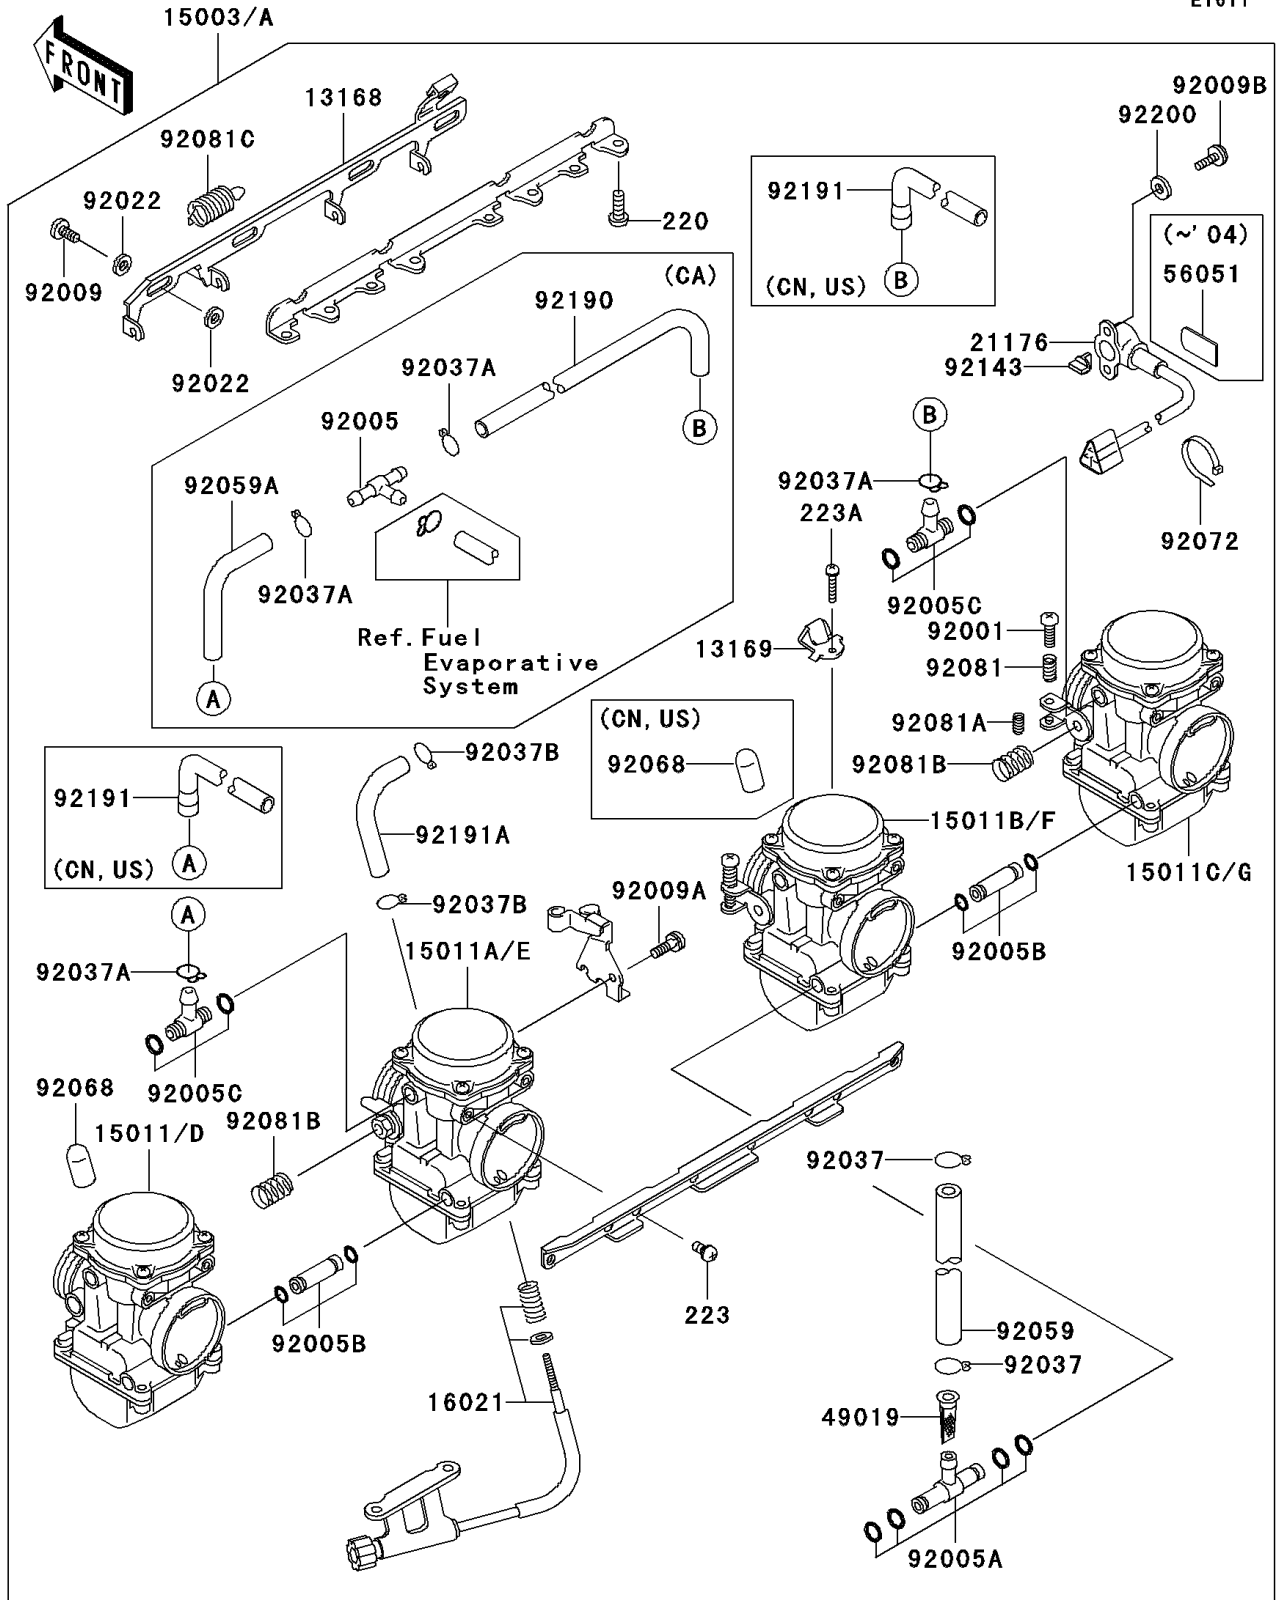

# 2004 ZR-7S (Canada Only) PARTS DIAGRAM

Carburetor

E1611

## 2004 ZR-7S (Canada Only) PARTS LIST

### Carburetor

ITEM NAME	PART NUMBER	QUANTITY
LEVER,DL (Ref # 13168)	13168-1280	1
PLATE,STARTER CABLE (Ref # 13169)	13169-1965	1
CARBURETOR-ASSY (Ref # 15003A)	15003-1488	1
CARBURETOR,LH,OUTSIDE (Ref # 15011D)	15011-1719	1
CARBURETOR,LH,INSIDE (Ref # 15011E)	15011-1720	1
CARBURETOR,RH,INSIDE (Ref # 15011F)	15011-1721	1
CARBURETOR,RH,OUTSIDE (Ref # 15011G)	15011-1722	1
SCREW-THROTTLE STOP (Ref # 16021)	16021-1179	1
SENSOR,THROTTLE (Ref # 21176)	21176-1073	1
FILTER-FUEL (Ref # 49019)	49019-1092	1
MARK,K-TRIC (Ref # 56051)	56051-1480	1
BOLT,THROTTLE ADJUST (Ref # 92001)	92001-1998	3
FITTING (Ref # 92005A)	92005-1288	1
FITTING (Ref # 92005B)	92005-1310	2
FITTING (Ref # 92005C)	92005-1314	2
SCREW (Ref # 92009)	92009-1262	3
SCREW,5X10 (Ref # 92009A)	92009-1365	1
SCREW (Ref # 92009B)	92009-1781	2
WASHER,6.1X11X0.8,POLYACETAL (Ref # 92022)	92022-1199	6
SCREW-PAN-CROS,6X16 (Ref # 220)	220B0616	8
SCREW-PAN-WS-CROS (Ref # 223)	223C0510	8
SCREW-PAN-WS-CROS (Ref # 223A)	223D0420	1
CLAMP,FUEL TUBE (Ref # 92037)	92037-1075	2
CLAMP,TUBE (Ref # 92037A)	92037-1185	2
CLAMP,TUBE (Ref # 92037B)	92037-1201	2
TUBE,FUEL,7.3X12.5X220 (Ref # 92059)	92059-1236	1
PLUG,12X25 (Ref # 92068)	92068-006	2
BAND,L=100 (Ref # 92072)	92072-1250	1
SPRING (Ref # 92081)	92081-1620	3

### Carburetor

ITEM NAME	PART NUMBER	QUANTITY
SPRING,THROTTLE ADJUST LWR (Ref # 92081A)	92081-1621	3
SPRING,THROTTLE ADJUST CNT (Ref # 92081B)	92081-1622	2
SPRING,STARTER LEVER (Ref # 92081C)	92081-1913	1
COLLAR (Ref # 92143)	92143-1907	1
TUBE,AIR VENT (Ref # 92191)	92191-1118	2
TUBE (Ref # 92191A)	92191-1415	1
WASHER (Ref # 92200)	92200-1369	2