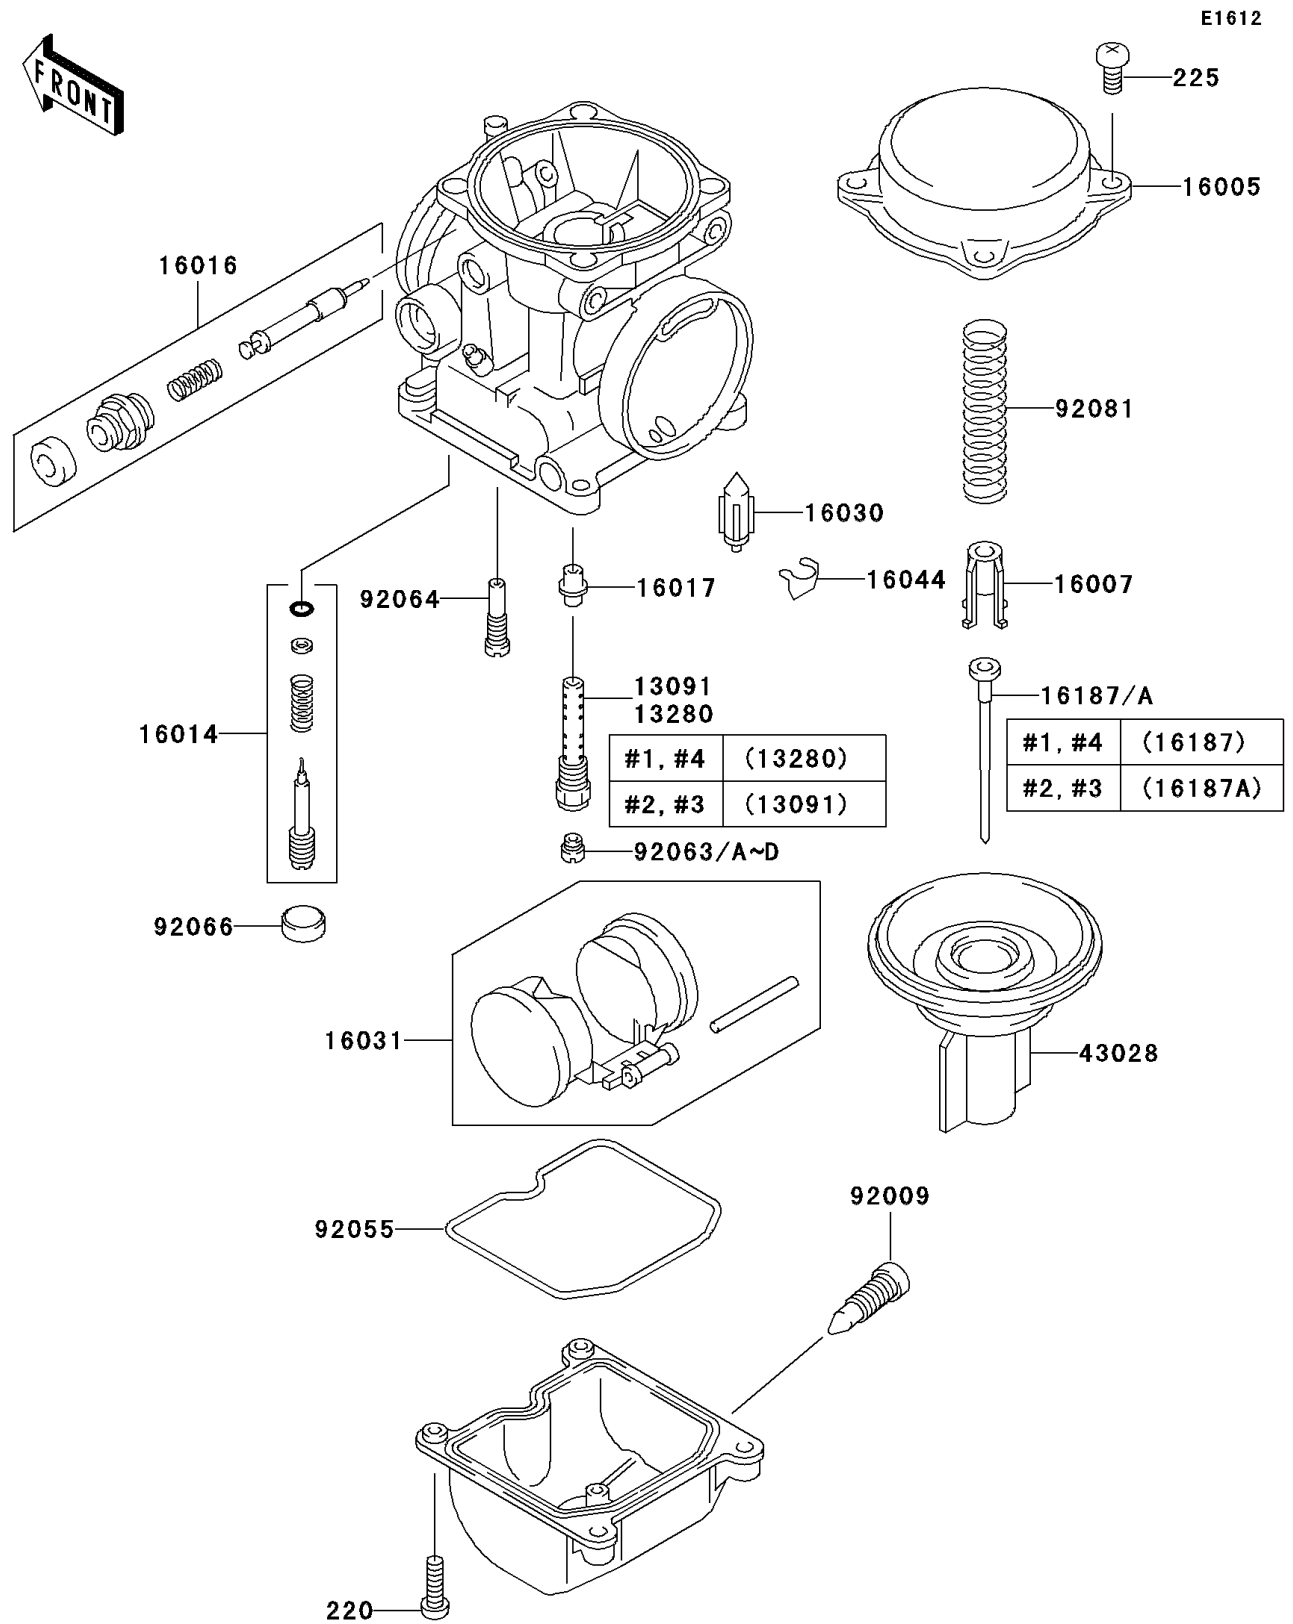

2004 ZR-7S (Canada Only) PARTS DIAGRAM

Carburetor Parts

2004 ZR-7S (Canada Only) PARTS LIST

Carburetor Parts

ITEM NAME	PART NUMBER	QUANTITY
SCREW-PAN-CROS (Ref # 220)	220D0414	16
SCREW-PAN-WSP-CROS (Ref # 225)	225C0418	15
HOLDER,NEEDLE JET,0.6X18 (Ref # 13091)	13091-1925	2
HOLDER,NEEDLE JET,0.7X14 (Ref # 13280)	13280-1176	2
TOP-CHAMBER,MIXING (Ref # 16005)	16005-1056	4
SEAT-SPRING,THROTTLE VALVE (Ref # 16007)	16007-1120	4
SCREW-PILOT AIR (Ref # 16014)	16014-1092	4
PLUNGER,STARTER (Ref # 16016)	16016-1090	4
JET-NEEDLE,#6 (Ref # 16017)	16017-1409	4
VALVE-FLOAT (Ref # 16030)	16030-1057	4
FLOAT (Ref # 16031)	16031-1077	4
CLAMP,FLOAT VALVE (Ref # 16044)	16044-007	4
NEEDLE-JET,N6NC (Ref # 16187)	16187-1117	2
NEEDLE-JET,N4MD (Ref # 16187A)	16187-1118	2
DIAPHRAGM,VALVE (Ref # 43028)	43028-1080	4
SCREW,DRAIN,M6X0.75 (Ref # 92009)	92009-1551	4
RING-O,FLOAT CHAMBER (Ref # 92055)	92055-1222	4
JET-MAIN,#110 (Ref # 92063)	92063-1007	AR
JET-MAIN,#105 (Ref # 92063A)	92063-1009	AR
JET-MAIN,#102 (Ref # 92063B)	92063-1090	AR
JET-MAIN,#108 (Ref # 92063C)	92063-1116	4
JET-MAIN,#112 (Ref # 92063D)	92063-1117	AR
JET-PILOT,#35 (Ref # 92064)	92064-1035	4
PLUG,PILOT AIR SCREW,6.9X2 (Ref # 92066)	92066-1051	4
SPRING,VACUUM VALVE (Ref # 92081)	92081-1925	4