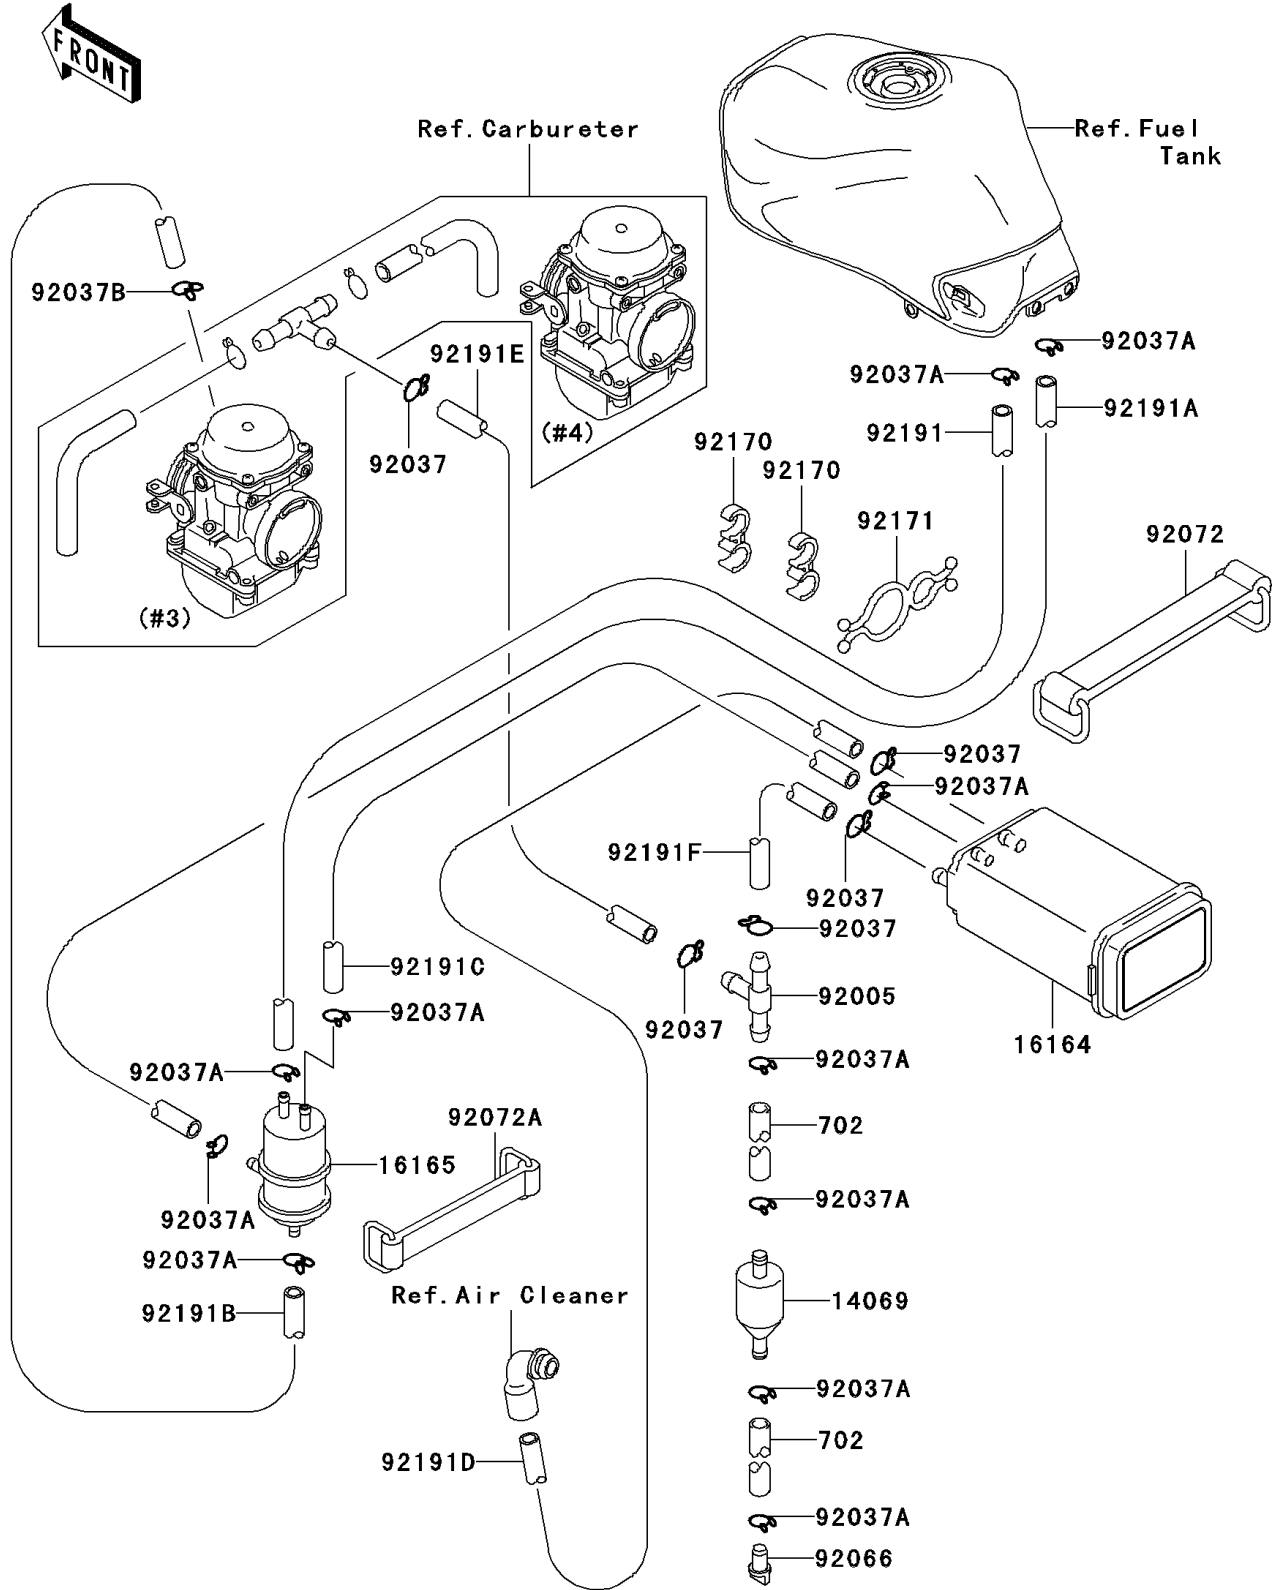

# 2002 ZR-7S PARTS DIAGRAM

Fuel Evaporative System(CA)(H1-H3)

E1650

## 2002 ZR-7S PARTS LIST

Fuel Evaporative System(CA)(H1-H3)

ITEM NAME	PART NUMBER	QUANTITY
TUBE-RUBBER,7X10X30 (Ref # 702)	702A0730	2
BREATHER (Ref # 14069)	14069-1051	1
CANISTER (Ref # 16164)	16164-1052	1
SEPARATOR (Ref # 16165)	16165-1001	1
FITTING,T-TYPE (Ref # 92005)	92005-1119	1
CLAMP,HOSE (Ref # 92037)	92037-1104	5
CLAMP,TUBE (Ref # 92037A)	92037-147	11
CLAMP (Ref # 92037B)	92037-1712	1
PLUG,DRAIN (Ref # 92066)	92066-1211	1
BAND (Ref # 92072)	92072-1384	1
BAND,L=50 (Ref # 92072A)	92072-1419	1
CLAMP,TUBE (Ref # 92170)	92170-1353	2
CLAMP (Ref # 92171)	92171-1176	1
TUBE,TANK-SEPARATOR,BLUE (Ref # 92191)	92191-1335	1
TUBE,TANK-SEPARATOR,RED (Ref # 92191A)	92191-1336	1
TUBE,CARBU-SEPARATOR,WHITE (Ref # 92191B)	92191-1337	1
TUBE,CANISTER-SEP,BLUE (Ref # 92191C)	92191-1338	1
TUBE,CLEANER-CANISTER,GREEN (Ref # 92191D)	92191-1339	1
TUBE,CARBU-FITTING,YELLOW (Ref # 92191E)	92191-1387	1
TUBE,FITTING-CANISTER,YELLOW (Ref # 92191F)	92191-1667	1