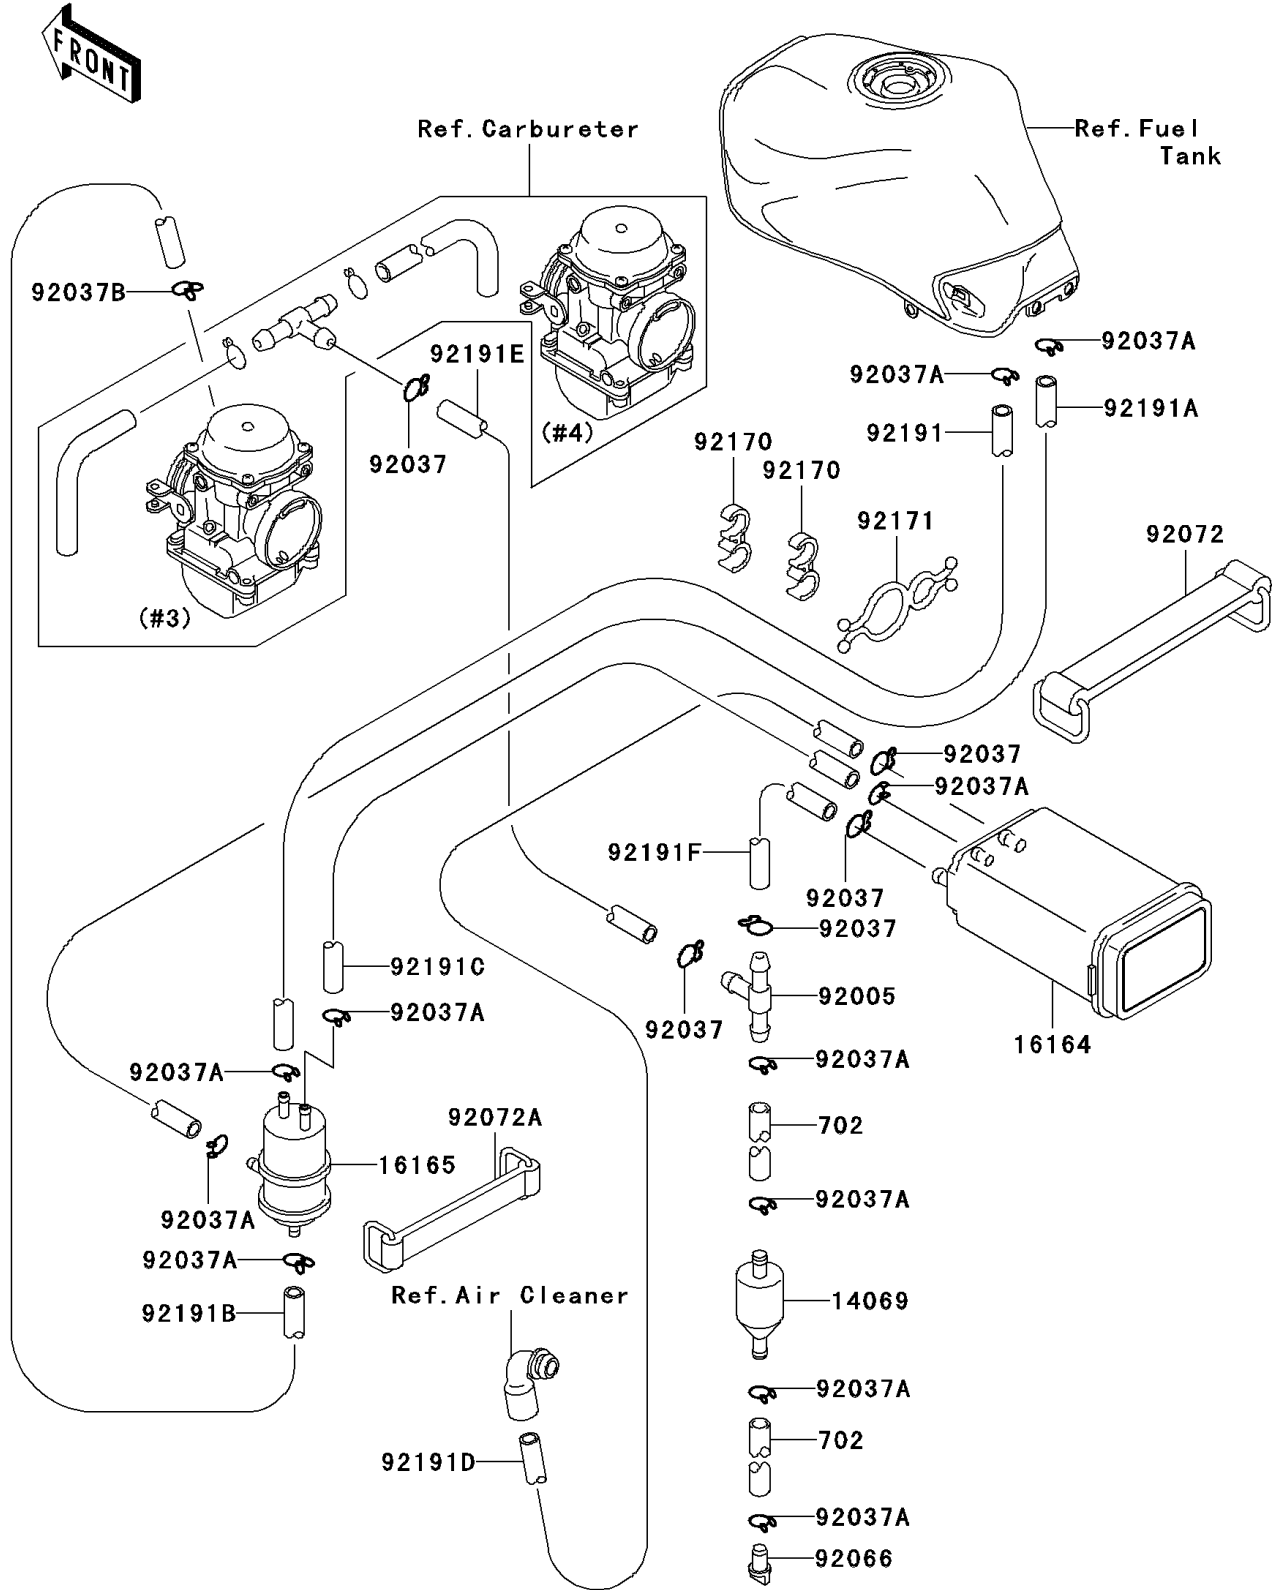

2003 ZR-7S PARTS DIAGRAM

Fuel Evaporative System(CA)(H1-H3)

E1650

2003 ZR-7S PARTS LIST

Fuel Evaporative System(CA)(H1-H3)

ITEM NAME	PART NUMBER	QUANTITY
TUBE-RUBBER,7X10X30 (Ref # 702)	702A0730	2
BREATHER (Ref # 14069)	14069-1051	1
CANISTER (Ref # 16164)	16164-1052	1
SEPARATOR (Ref # 16165)	16165-1001	1
FITTING,T-TYPE (Ref # 92005)	92005-1119	1
CLAMP,HOSE (Ref # 92037)	92037-1104	5
CLAMP,TUBE (Ref # 92037A)	92037-147	11
CLAMP (Ref # 92037B)	92037-1712	1
PLUG,DRAIN (Ref # 92066)	92066-1211	1
BAND (Ref # 92072)	92072-1384	1
BAND,L=50 (Ref # 92072A)	92072-1419	1
CLAMP,TUBE (Ref # 92170)	92170-1353	2
CLAMP (Ref # 92171)	92171-1176	1
TUBE,TANK-SEPARATOR,BLUE (Ref # 92191)	92191-1335	1
TUBE,TANK-SEPARATOR,RED (Ref # 92191A)	92191-1336	1
TUBE,CARBU-SEPARATOR,WHITE (Ref # 92191B)	92191-1337	1
TUBE,CANISTER-SEP,BLUE (Ref # 92191C)	92191-1338	1
TUBE,CREANER-CANISTER,GREEN (Ref # 92191D)	92191-1339	1
TUBE,CARBU-FITTING,YELLOW (Ref # 92191E)	92191-1387	1
TUBE,FITTING-CANISTER,YELLOW (Ref # 92191F)	92191-1667	1