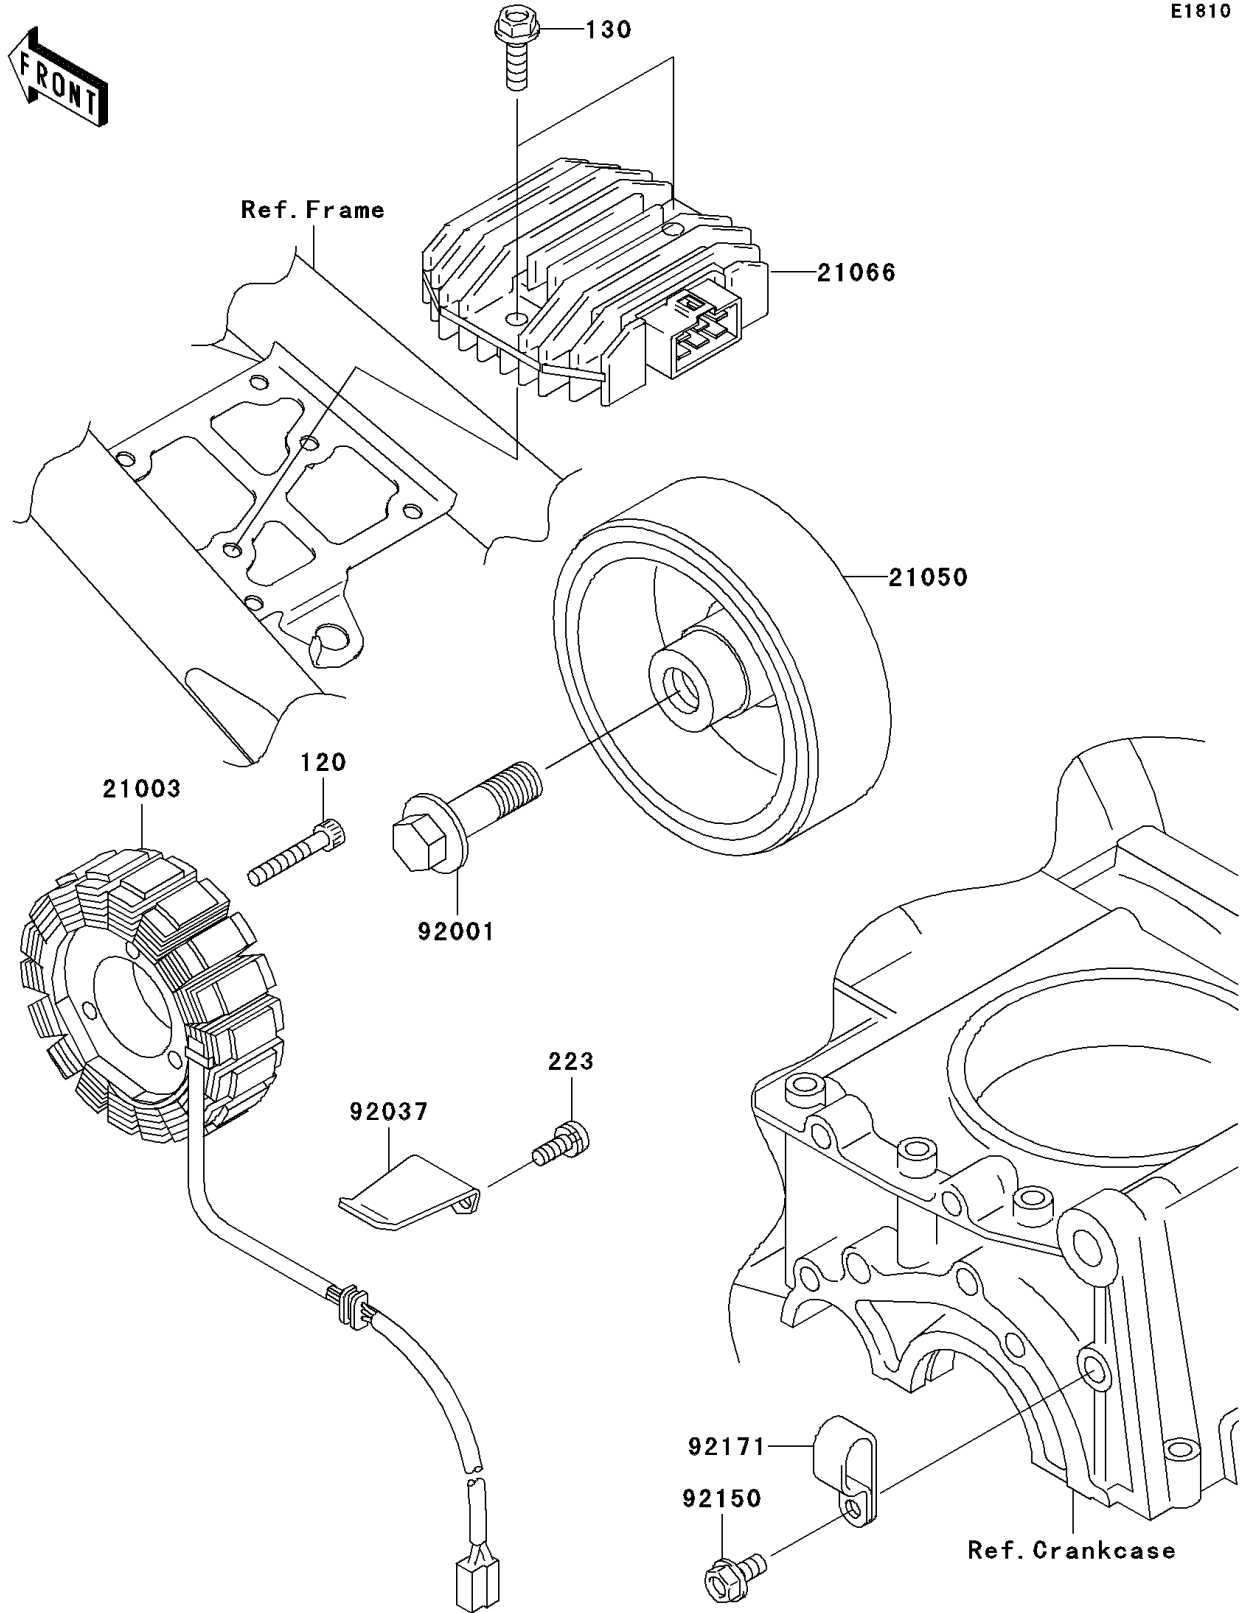

# 2003 ZR-7S PARTS DIAGRAM

Generator

E1810

## 2003 ZR-7S PARTS LIST

### Generator

ITEM NAME	PART NUMBER	QUANTITY
BOLT-SOCKET,5X30 (Ref # 120)	120P0530	3
BOLT-FLANGED (Ref # 130)	130H0620	2
SCREW-PAN-WS-CROS (Ref # 223)	223B0512	2
STATOR (Ref # 21003)	21003-1349	1
FLYWHEEL (Ref # 21050)	21050-1183	1
REGULATOR-VOLTAGE (Ref # 21066)	21066-1089	1
BOLT,FLANGED,12X40 (Ref # 92001)	92001-1146	1
CLAMP,GENERATOR LEAD (Ref # 92037)	92037-1122	1
BOLT,6X12 (Ref # 92150)	92150-1826	1
CLAMP (Ref # 92171)	92171-1279	1