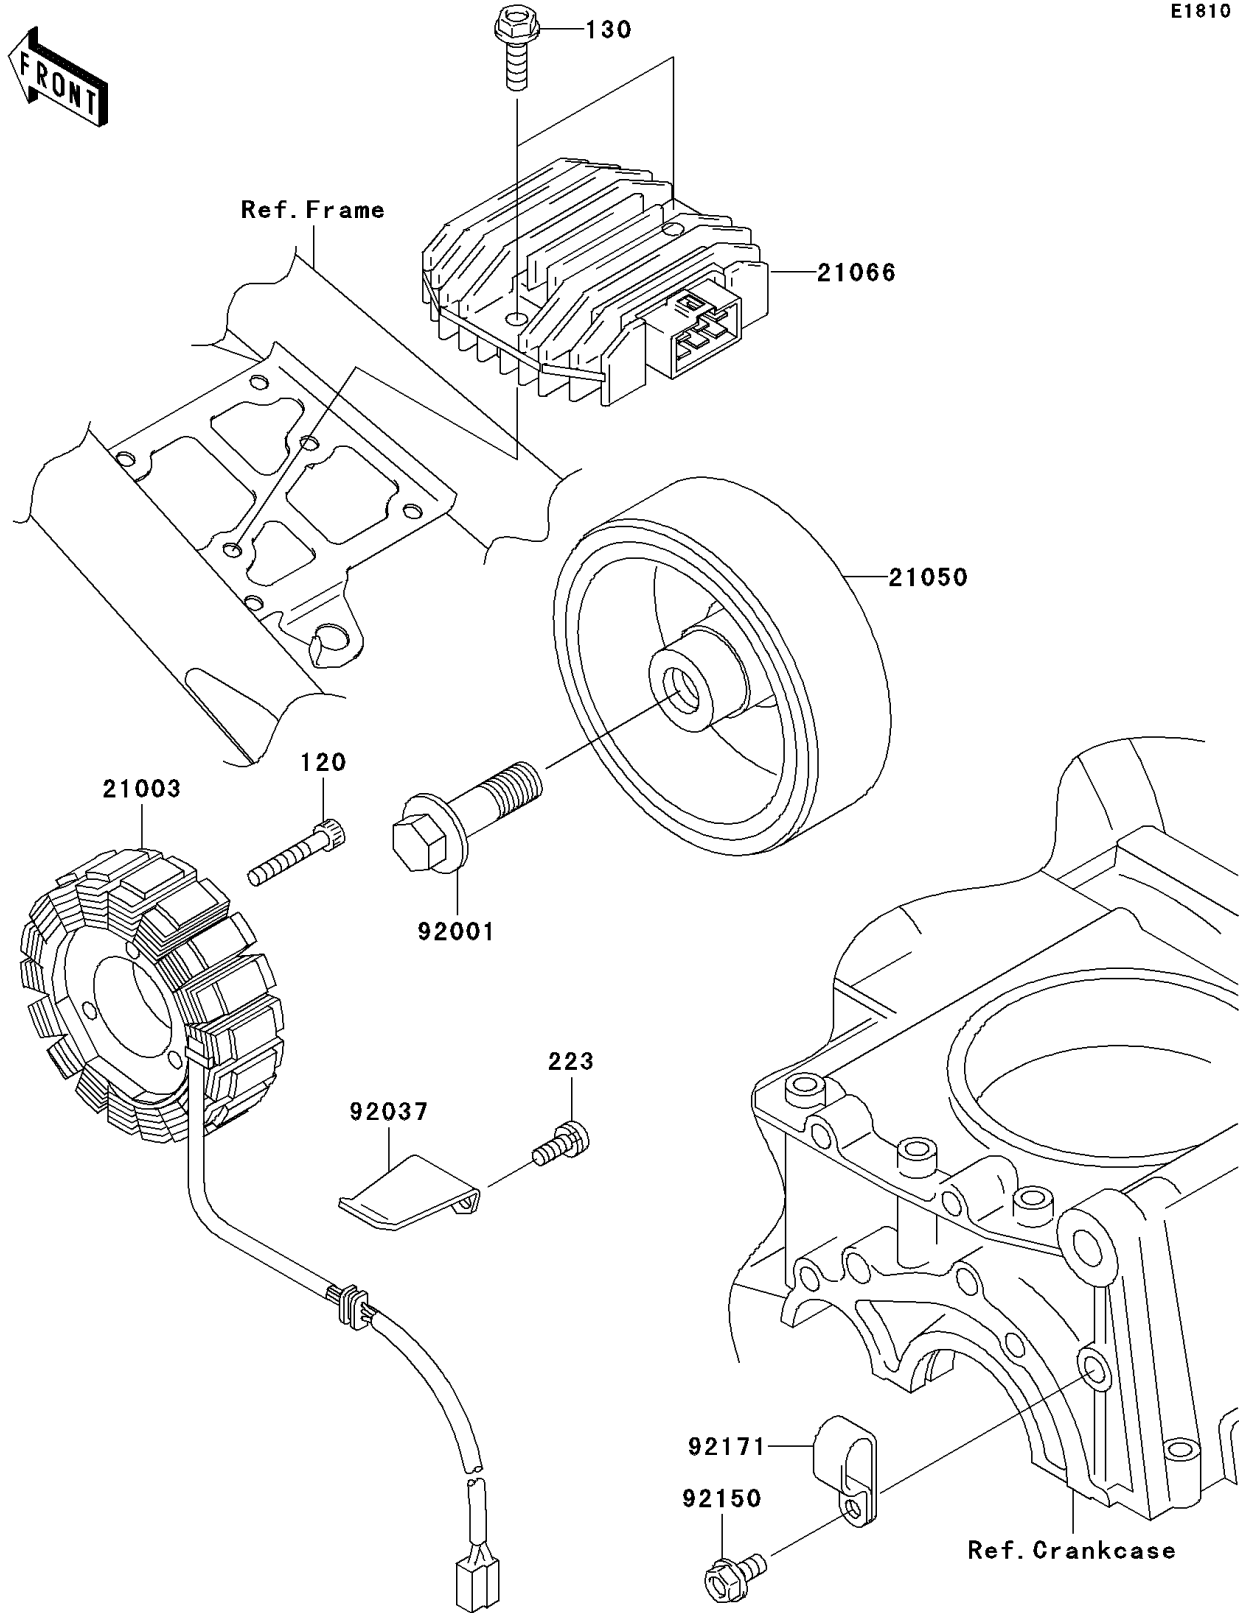

2004 ZR-7S (Canada Only) PARTS DIAGRAM

Generator

E1810

2004 ZR-7S (Canada Only) PARTS LIST

Generator

ITEM NAME	PART NUMBER	QUANTITY
BOLT-SOCKET,5X30 (Ref # 120)	120P0530	3
BOLT-FLANGED (Ref # 130)	130H0620	2
SCREW-PAN-WS-CROS (Ref # 223)	223B0512	2
STATOR (Ref # 21003)	21003-1349	1
FLYWHEEL (Ref # 21050)	21050-1183	1
REGULATOR-VOLTAGE (Ref # 21066)	21066-1089	1
BOLT,FLANGED,12X40 (Ref # 92001)	92001-1146	1
CLAMP,GENERATOR LEAD (Ref # 92037)	92037-1122	1
BOLT,6X12 (Ref # 92150)	92150-1826	1
CLAMP (Ref # 92171)	92171-1279	1