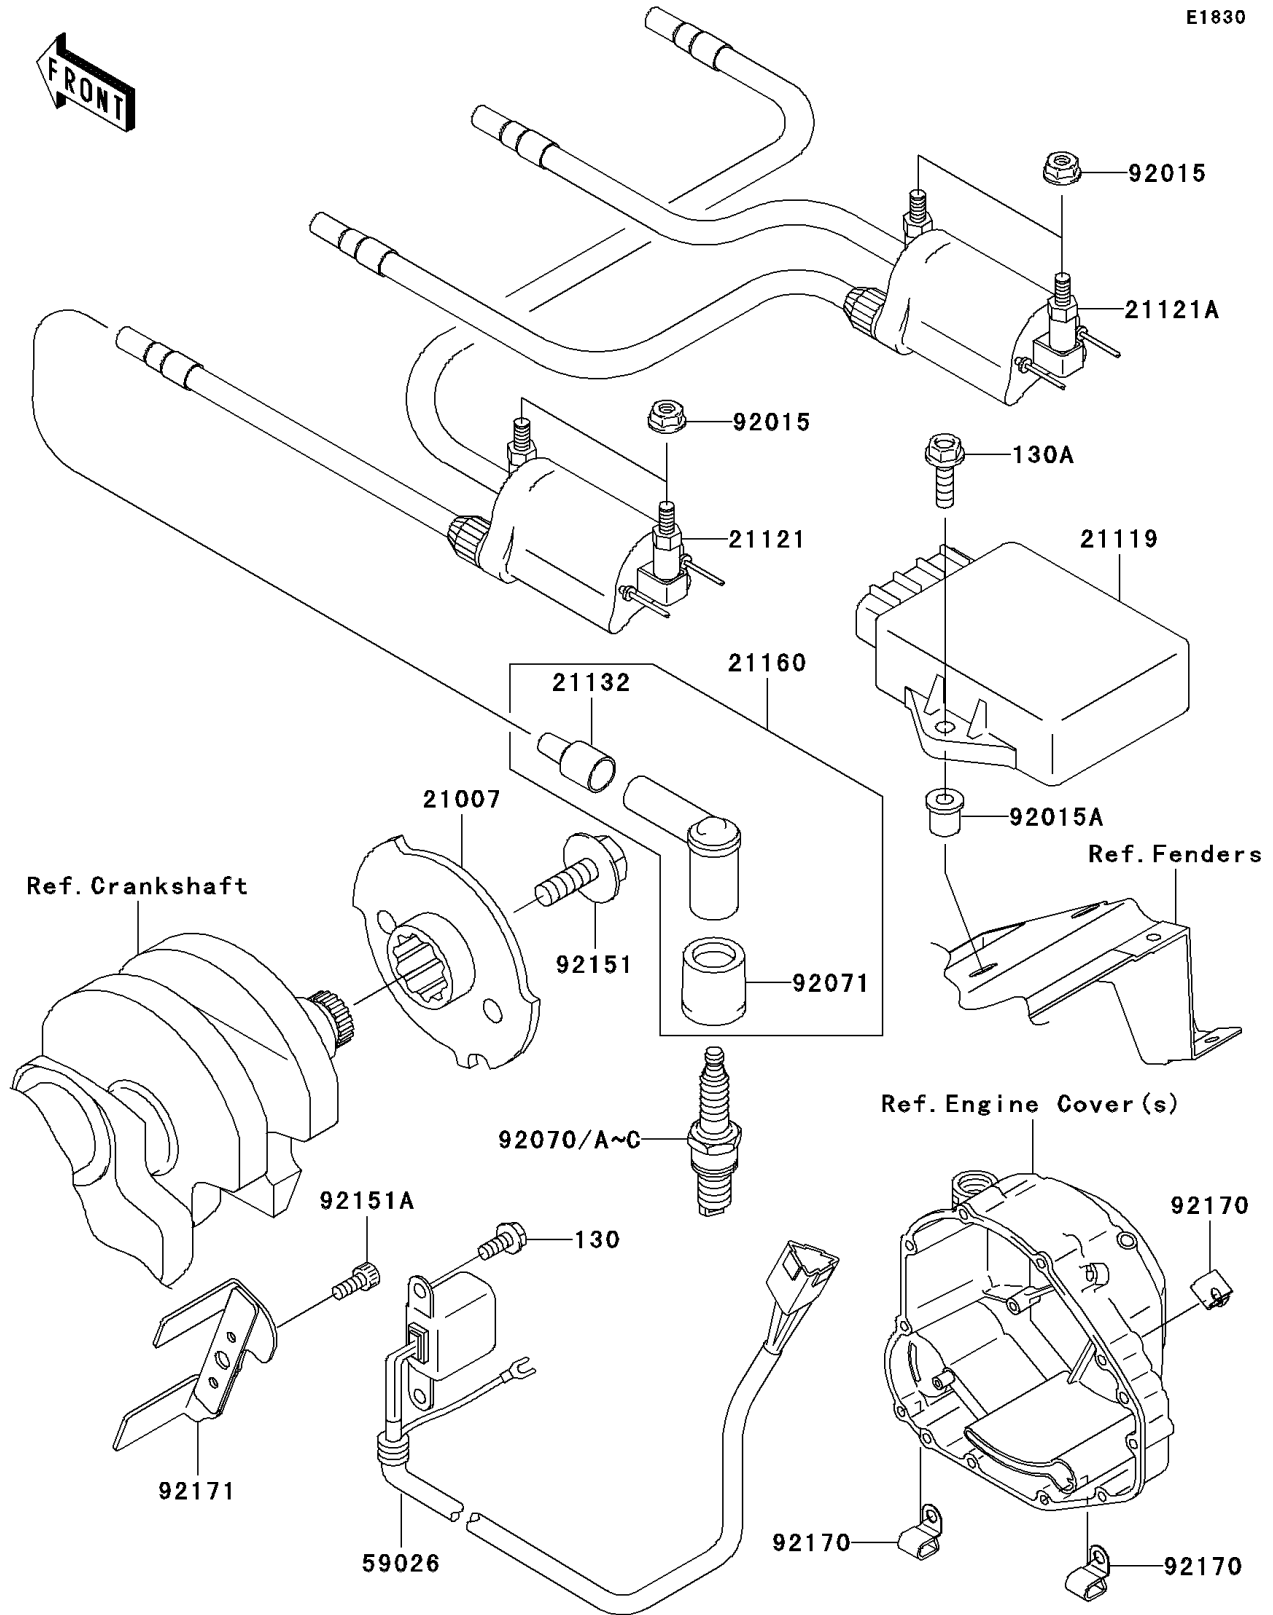

# 2004 ZR-7S (Canada Only) PARTS DIAGRAM

Ignition System

E1830

## 2004 ZR-7S (Canada Only) PARTS LIST

### Ignition System

ITEM NAME	PART NUMBER	QUANTITY
BOLT-FLANGED (Ref # 130)	130G0512	2
BOLT-FLANGED (Ref # 130A)	130J0620	2
ROTOR (Ref # 21007)	21007-1353	1
IGNITER (Ref # 21119)	21119-1541	1
COIL-IGNITION,#1&#4 (Ref # 21121)	21121-1177	1
COIL-IGNITION,#2&#3 (Ref # 21121A)	21121-1178	1
GROMMET,HIGH TENSION (Ref # 21132)	21132-005	4
CAP-ASSY-PLUG (Ref # 21160)	21160-1085	4
COIL-PULSING (Ref # 59026)	59026-1152	1
NUT,FLANGED,6MM (Ref # 92015)	92015-1193	4
NUT (Ref # 92015A)	92015-1700	2
PLUG-SPARK,X24ESR-U(ND) (Ref # 92070)		AR
PLUG-SPARK,X27ESR-U(ND) (Ref # 92070A)		4
PLUG-SPARK,DR9EA(NGK) (Ref # 92070B)	92070-1189	4
PLUG-SPARK,DR8EA(NGK) (Ref # 92070C)	92070-1199	AR
GROMMET,PLUG CAP (Ref # 92071)	92071-1184	4
BOLT,8X23 (Ref # 92151)	92151-1308	1
BOLT,SOCKET,5X12 (Ref # 92151A)	92151-1365	1
CLAMP (Ref # 92170)	92170-1577	3
CLAMP (Ref # 92171)	92171-1150	1