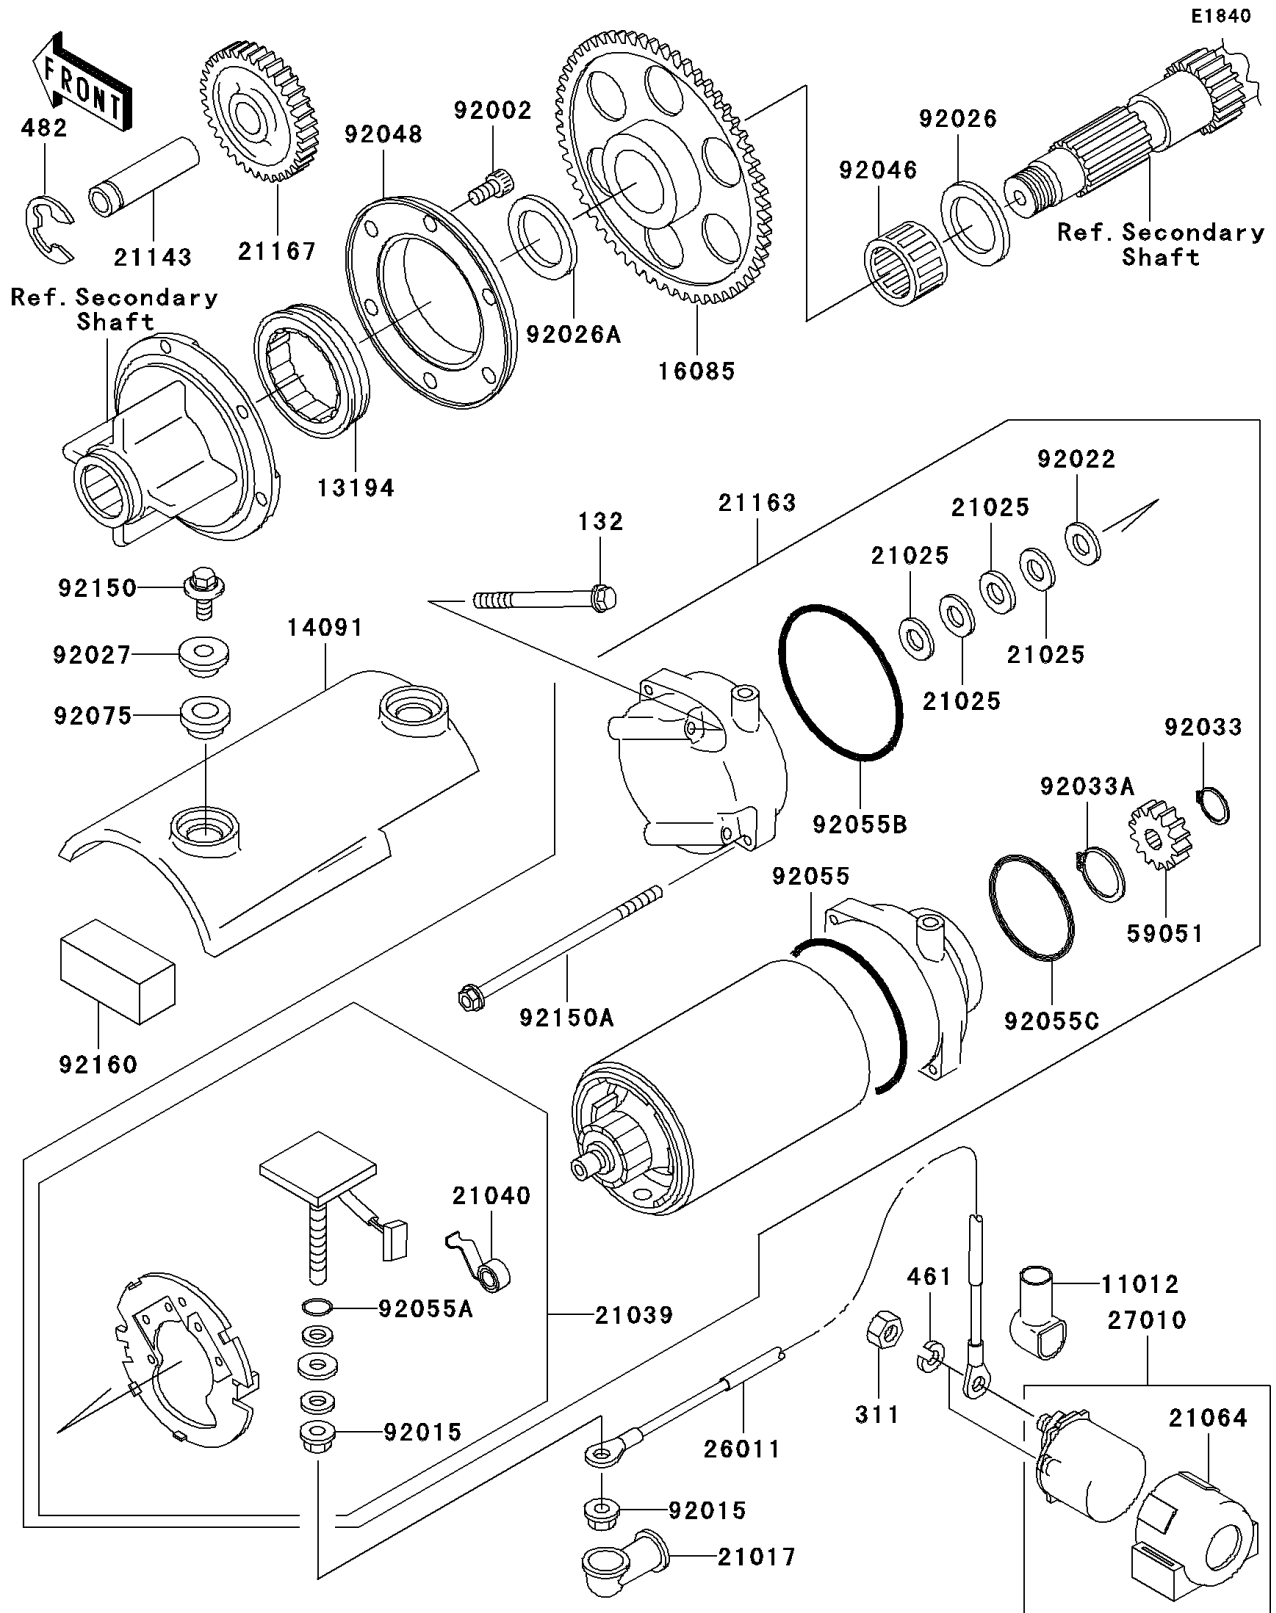

# 2003 ZR-7S PARTS DIAGRAM

## Starter Motor

### Starter Motor

ITEM NAME	PART NUMBER	QUANTITY
BOLT-FLANGED-SMALL (Ref # 132)	132G0660	2
NUT-HEX,6MM (Ref # 311)	311B0600	2
WASHER-SPRING,6MM (Ref # 461)	461F0600	2
CIRCLIP-TYPE-E,12MM (Ref # 482)	482J0200	1
CAP,TERMINAL (Ref # 11012)	11012-1354	1
CLUTCH-ONEWAY (Ref # 13194)	13194-1086	1
COVER,STERTERMOTOR (Ref # 14091)	14091-1104	1
GEAR,STARTER,58T (Ref # 16085)	16085-1300	1
GROMMET,STARTER TERMINAL (Ref # 21017)	21017-017	1
WASHER,9.1X18X0.2 (Ref # 21025)	21025-011	4
BRUSH,CARBON (Ref # 21039)	21039-1062	1
SPRING-BRUSH (Ref # 21040)	21040-1057	2
DAMPER,MAGNETIC SWITCH (Ref # 21064)	21064-002	1
SHAFT,IDLE GEAR (Ref # 21143)	21143-003	1
STARTER-ELECTRIC (Ref # 21163)	21163-1222	1
GEAR-SPUR,IDLE,29T (Ref # 21167)	21167-004	1
WIRE-LEAD (Ref # 26011)	26011-1809	1
SWITCH,MAGNETIC (Ref # 27010)	27010-1410	1
GEAR-SPUR,STARTER (Ref # 59051)	59051-1401	1
BOLT,SOCKET,6X12 (Ref # 92002)	92002-1796	6
NUT,STARTER MOTOR (Ref # 92015)	92015-1476	2
WASHER,9.1X18X0.8 (Ref # 92022)	92022-1132	1
SPACER,25X36X3.2 (Ref # 92026)	92026-1025	1
SPACER,25.3X36X2.0 (Ref # 92026A)	92026-1533	1
COLLAR,L=7.4 (Ref # 92027)	92027-1848	2
RING-SNAP,13MM (Ref # 92033)	92033-037	1
RING-SNAP,17MM (Ref # 92033A)	92033-1326	1
BEARING-NEEDLE,K253017 (Ref # 92046)	92046-056	1
RACE,ONEWAY CLUTCH (Ref # 92048)	92048-1068	1

### Starter Motor

ITEM NAME	PART NUMBER	QUANTITY
RING-O,64MM (Ref # 92055)	92055-1086	1
RING-O,4.5X2.0 (Ref # 92055A)	92055-1370	1
RING-O,STARTER MOTOR (Ref # 92055B)	92055-1381	1
RING-O,40MM (Ref # 92055C)	92055-1669	1
DAMPER (Ref # 92075)	92075-1244	2
BOLT,FLANGED,6X16 (Ref # 92150)	92150-1506	2
BOLT,FLANGED,6X120 (Ref # 92150A)	92150-1729	2
DAMPER (Ref # 92160)	92160-1272	2