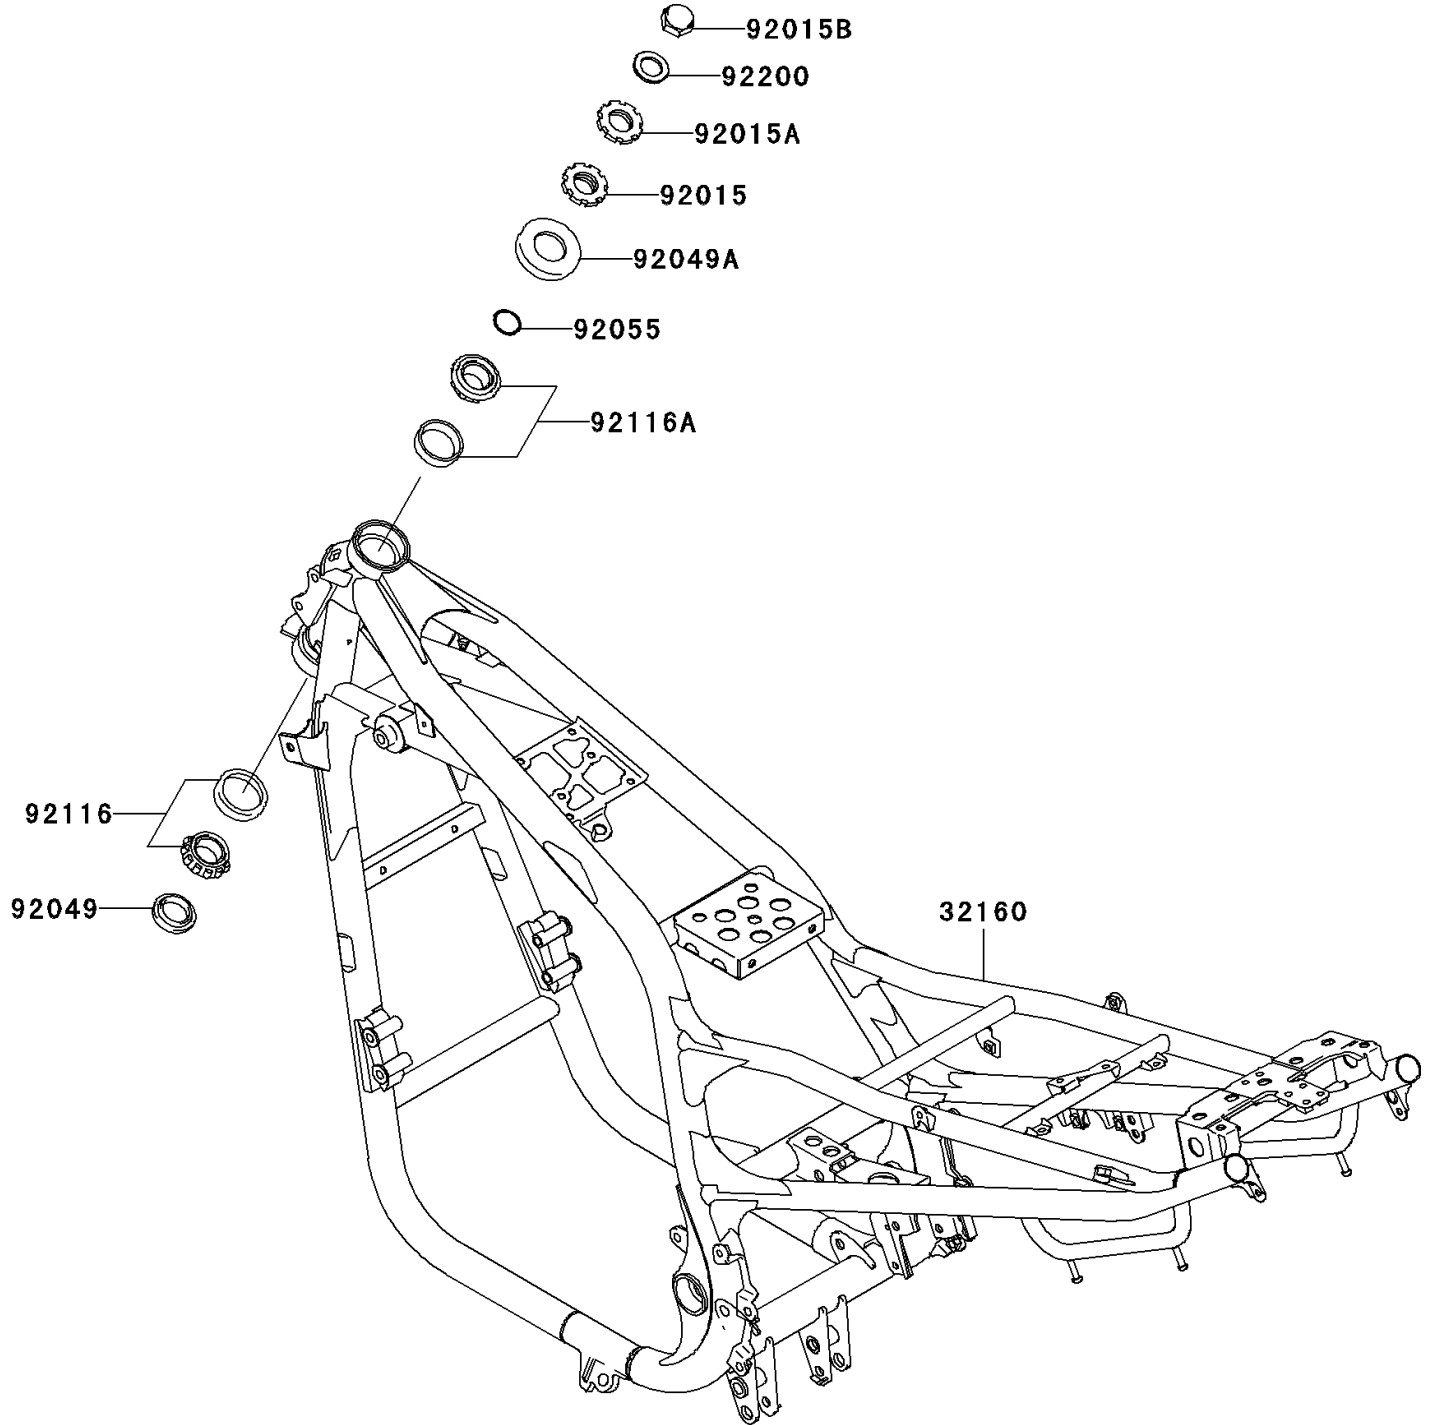

# 2004 ZR-7S (Canada Only) PARTS DIAGRAM

Frame

F2120

## 2004 ZR-7S (Canada Only) PARTS LIST

### Frame

ITEM NAME	PART NUMBER	QUANTITY
FRAME-COMP,C.GRAY (Ref # 32160)	32160-1704-EZ	1
NUT,25MM (Ref # 92015)	92015-1803	1
NUT,25MM (Ref # 92015A)	92015-1810	1
NUT,CAP,22MM (Ref # 92015B)	92015-1873	1
SEAL-OIL,XMHE36X52X4J (Ref # 92049)	92049-1162	1
SEAL-OIL,STEERING STEM (Ref # 92049A)	92049-1214	1
RING-O,ID=24.5 (Ref # 92055)	92055-1459	1
BEARING-ROLLER,HR320/28XJ (Ref # 92116)	92116-1009	1
BEARING-ROLLER,HI-CAP32005JR-1 (Ref # 92116A)	92116-1056	1
WASHER,22.5X36X3.2 (Ref # 92200)	92200-0134	1