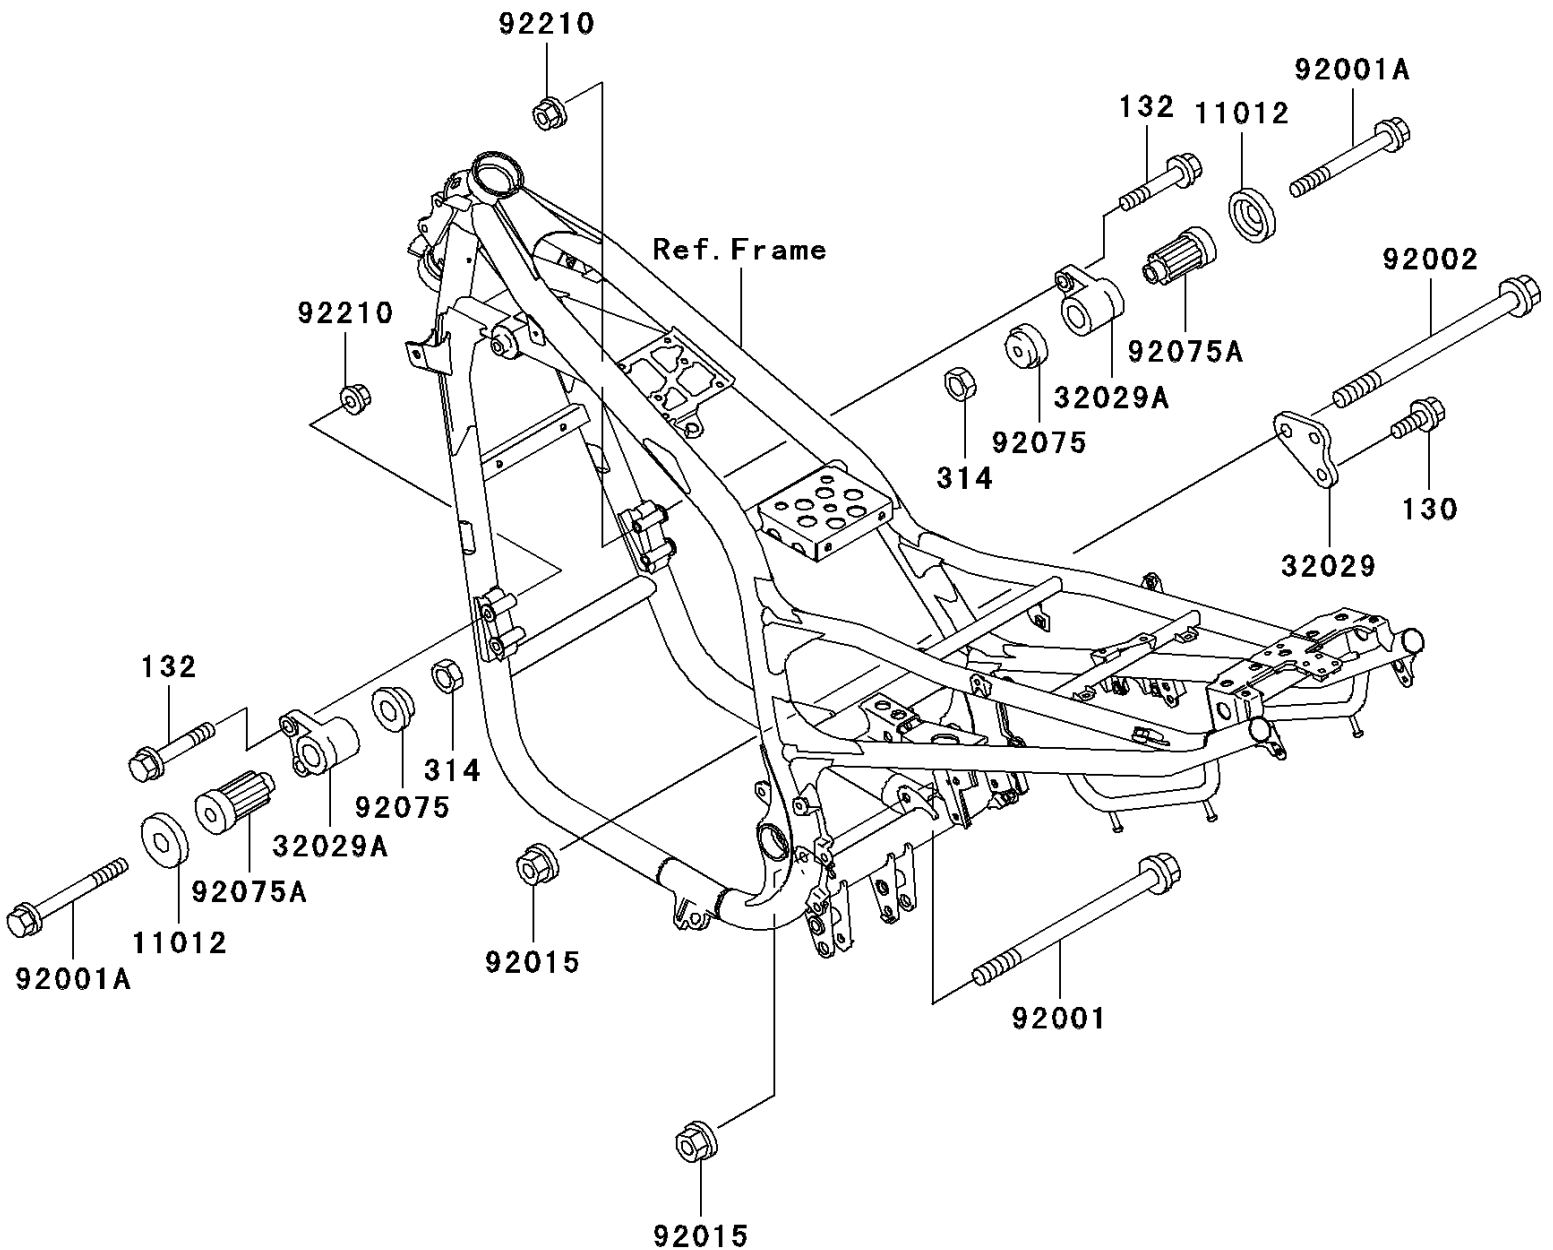

2004 ZR-7S (Canada Only) PARTS DIAGRAM

Engine Mount

F2122

2004 ZR-7S (Canada Only) PARTS LIST

Engine Mount

ITEM NAME	PART NUMBER	QUANTITY
BOLT-FLANGED,8X20 (Ref # 130)	130J0820	2
BOLT-FLANGED-SMALL,8X60 (Ref # 132)	132J0860	4
NUT-HEX-FINE,10MM,BLACK (Ref # 314)	314C1000	2
CAP,ENGINE BRACKET (Ref # 11012)	11012-1228	2
BRACKET-ENGINE,RR,UPP,RH (Ref # 32029)	32029-1745	1
BRACKET-ENGINE,FR,C.GRAY (Ref # 32029A)	32029-1754-EZ	2
BOLT,FLANGED,10X180 (Ref # 92001)	92001-1621	1
BOLT,FLANGED,10X115,BLACK (Ref # 92001A)	92001-1780	2
BOLT,FLANGED,10X190 (Ref # 92002)	92002-1548	1
NUT,FLANGED,10MM (Ref # 92015)	92015-1180	2
DAMPER,ENGINE MOUNT,SIDE (Ref # 92075)	92075-1274	2
DAMPER,ENGINE MOUNT,MAIN (Ref # 92075A)	92075-1377	2
NUT,FLANGED,8MM (Ref # 92210)	92210-0004	4