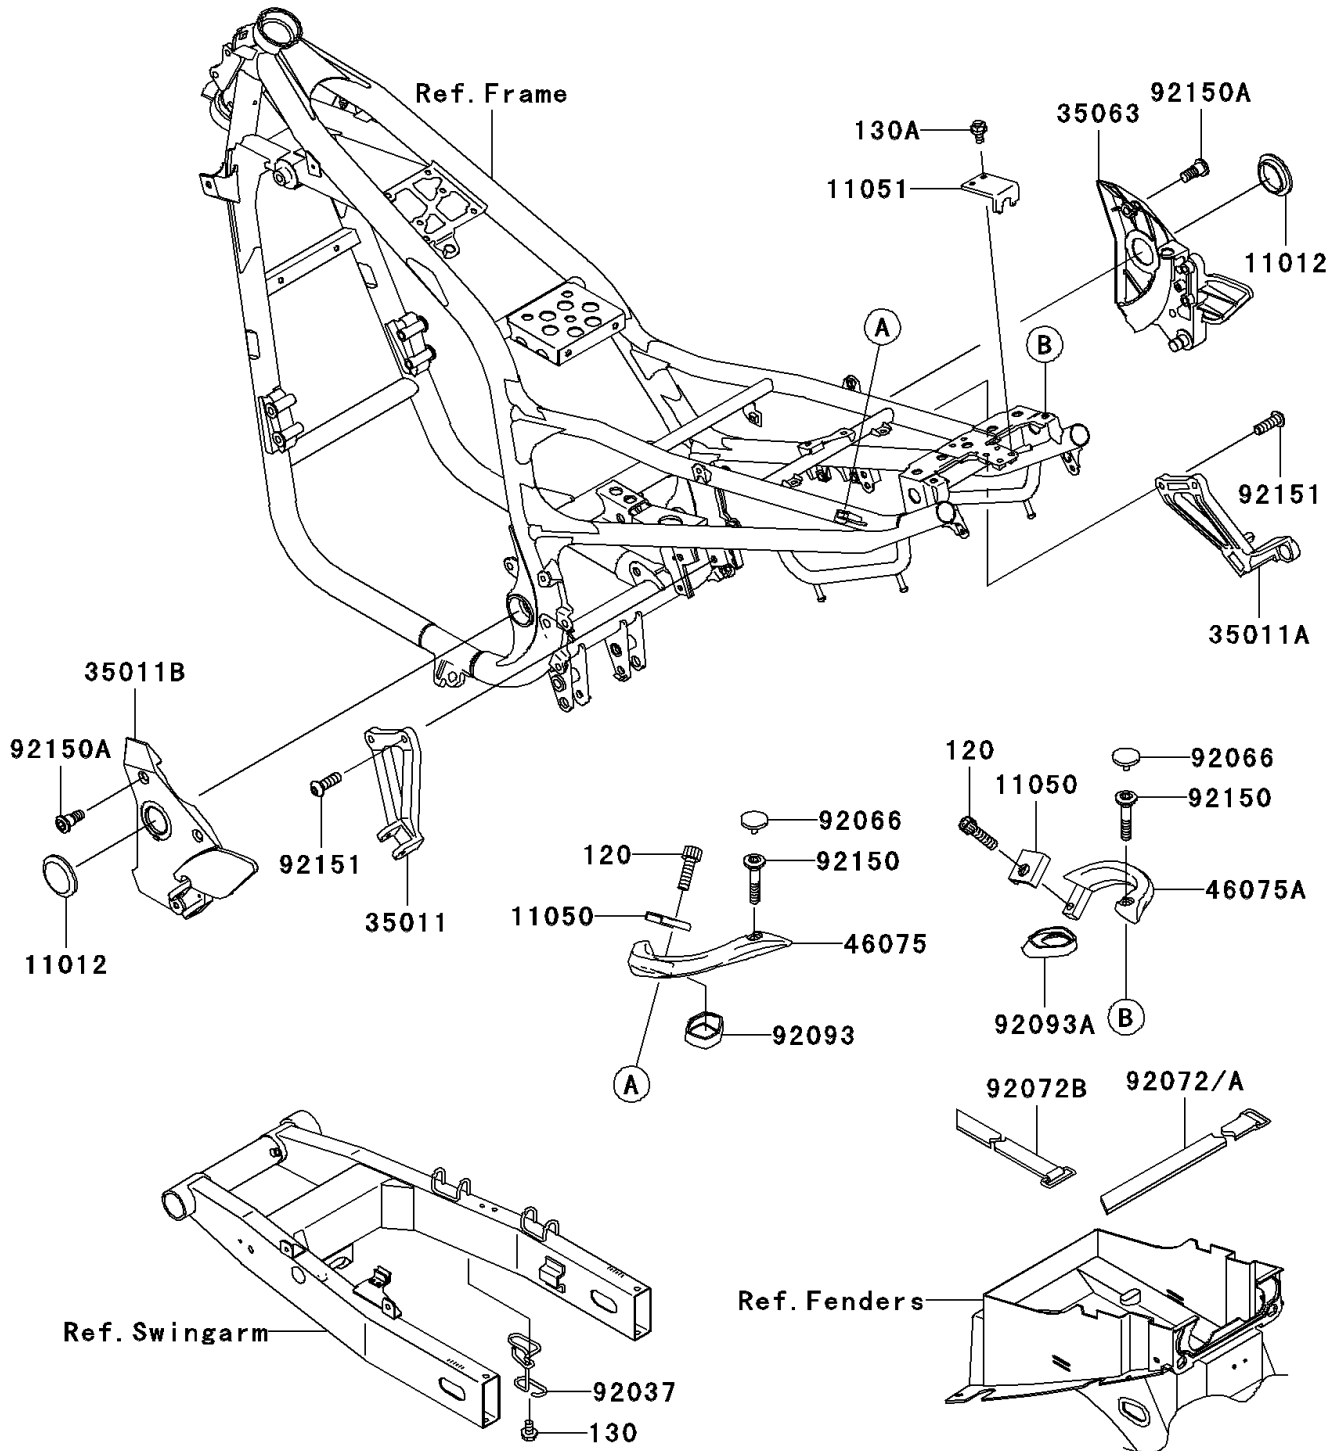

# 2004 ZR-7S (Canada Only) PARTS DIAGRAM

Frame Fittings

F2131

## 2004 ZR-7S (Canada Only) PARTS LIST

### Frame Fittings

ITEM NAME	PART NUMBER	QUANTITY
BOLT-SOCKET,8X30,BLACK (Ref # 120)	120S0830	2
BOLT-FLANGED,6X10,BLACK (Ref # 130)	130J0610	1
BOLT-FLANGED (Ref # 130A)	130J0612	2
CAP (Ref # 11012)	11012-1657	2
BRACKET,TAIL GRIP (Ref # 11050)	11050-1797	2
BRACKET,TAIL LAMP (Ref # 11051)	11051-1455	1
STAY,RR,LH (Ref # 35011)	35011-1554	1
STAY,RR,RH (Ref # 35011A)	35011-1555	1
STAY,FRONT STEP,LH,C.GRAY (Ref # 35011B)	35011-1998-EZ	1
STAY,FRONT STEP,RH,C.GRAY (Ref # 35063)	35063-1051-EZ	1
GRIP,RR,LH,F.BLACK (Ref # 46075)	46075-1197-21	1
GRIP,RR,RH,F.BLACK (Ref # 46075A)	46075-1198-21	1
CLAMP,TUBE (Ref # 92037)	92037-1942	1
PLUG (Ref # 92066)	92066-1216	2
BAND,L=540 (Ref # 92072A)	92072-1378	1
BAND,L=160 (Ref # 92072B)	92072-1381	1
SEAL,REAR GRIP,LH (Ref # 92093)	92093-1476	1
SEAL,REAR GRIP,RH (Ref # 92093A)	92093-1477	1
BOLT,SOCKET,8X40 (Ref # 92150)	92150-1735	2
BOLT,SOCKET,8X20 (Ref # 92150A)	92150-1839	6
BOLT,SOCKET,8X25 (Ref # 92151)	92151-1593	4