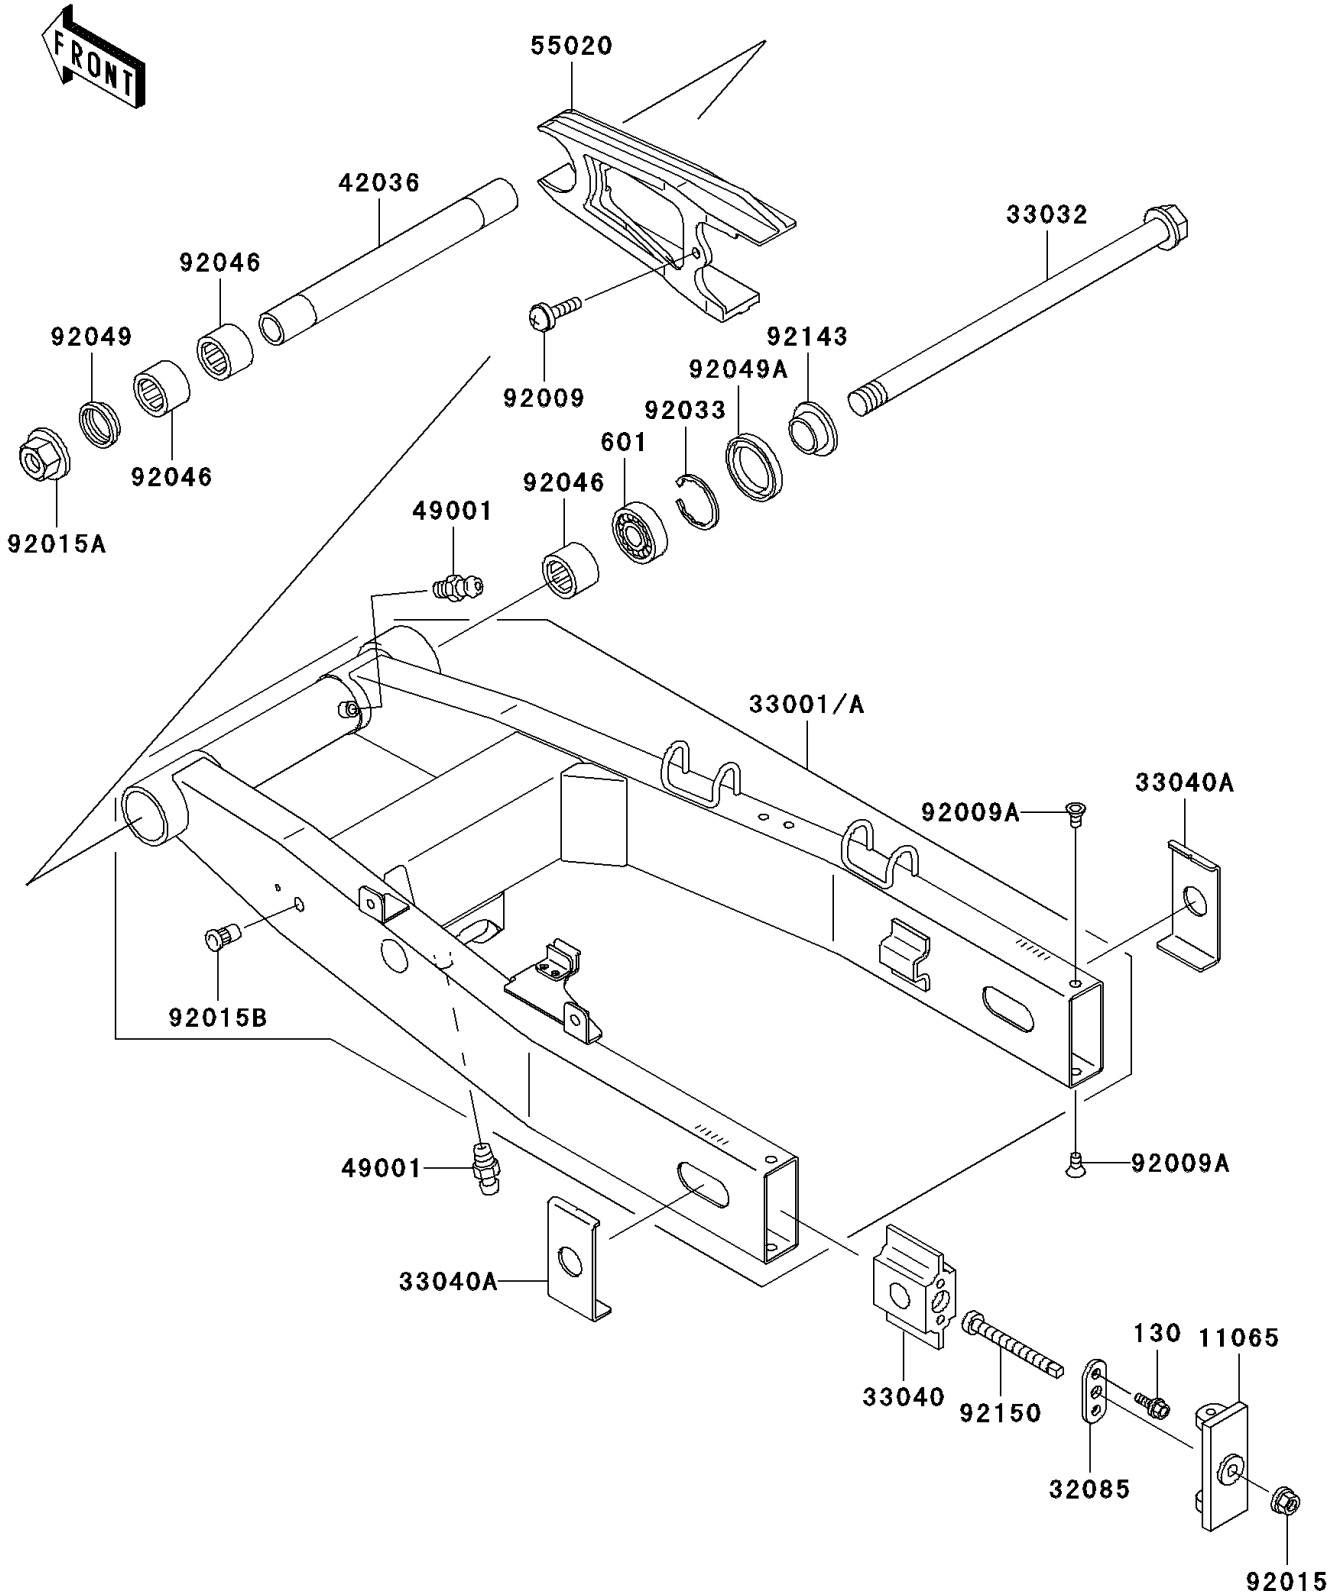

2004 ZR-7S (Canada Only) PARTS DIAGRAM

Swingarm

F2141

2004 ZR-7S (Canada Only) PARTS LIST

Swingarm

ITEM NAME	PART NUMBER	QUANTITY
BOLT-FLANGED (Ref # 130)	130P0616	4
BEARING-BALL,#6004 (Ref # 601)	601A6004	1
CAP,CHAIN ADJUSTER,SILVER (Ref # 11065)	11065-1132-CE	2
STOPPER,CHAIN ADJUSTER (Ref # 32085)	32085-1408	2
ARM-COMP-SWING,BLACK (Ref # 33001A)	33001-1569-10	1
SHAFT-SWING ARM (Ref # 33032)	33032-1142	1
ADJUSTER-CHAIN,INNER (Ref # 33040)	33040-1142	2
ADJUSTER-CHAIN,OUTER (Ref # 33040A)	33040-1143	2
SLEEVE,SWING ARM,L=219.5 (Ref # 42036)	42036-1358	1
NIPPLE-GREASE (Ref # 49001)	49001-0001	2
GUARD,CHAIN (Ref # 55020)	55020-1690	1
SCREW,6X22 (Ref # 92009)	92009-1664	1
SCREW,6X12 (Ref # 92009A)	92009-1894	4
NUT,FLANGED,8MM (Ref # 92015)	92015-1406	2
NUT,FLANGED,20MM (Ref # 92015A)	92015-1724	1
NUT,POP,6MM,L=15 (Ref # 92015B)	92015-1791	1
RING-SNAP,42MM (Ref # 92033)	92033-1041	1
BEARING-NEEDLE,BM2817 (Ref # 92046)	92046-1111	3
SEAL-OIL (Ref # 92049)	92049-1181	1
SEAL-OIL,TC28426.5 (Ref # 92049A)	92049-1185	1
COLLAR,SWING ARM,RH,L=12.5 (Ref # 92143)	92143-1727	1
BOLT,CHAIN ADJUSTER (Ref # 92150)	92150-1285	2